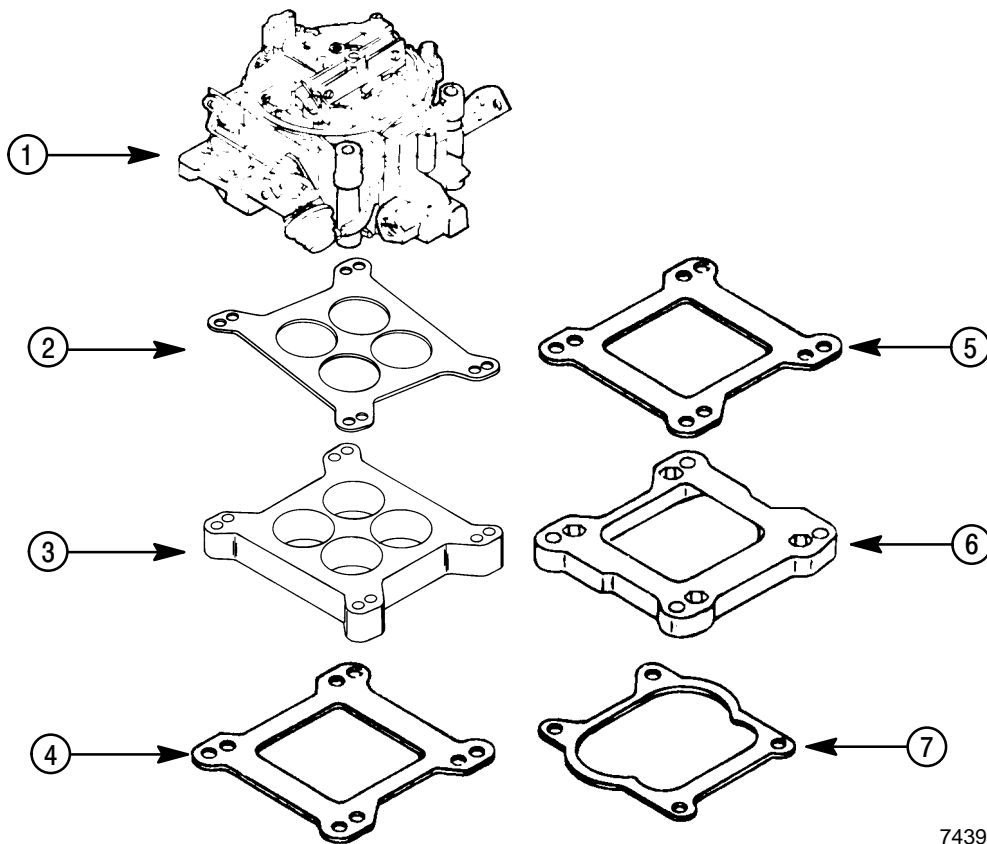

MCM 454 Magnum, 502 Magnum

74394

Ref 1	3310-806755A1	Carburetor Kit (1)	▲ 454 Magnum S/N 0D805069-0F304999 (Except S/N 0F290983-0F290999)
Ref 1	3310-806755A2	Carburetor	▲ 454 Magnum S/N 0F290983-0F290999 S/N 0F305000-UP
Ref 1	3310-806971A1	Carburetor	502 Magnum S/N 0D824589-UP
Ref 2	27-41609	Gasket	454 Mag use with 3310-806755 carburetor
Ref 3	806833T	Spacer	454 Mag use with 3310-806755 carburetor
Ref 4	27-41610	Gasket	454 Mag use with 3310-806755 carburetor
Ref 5	27-41609	Gasket	502 Mag use with 3310-806971 carburetor
Ref 6	818568T	Spacer	502 Mag use with 3310-806971 carburetor
Ref 7	27-52457 2	Gasket	502 Mag use with 3310-806971 carburetor

(1) Kit contains all the parts required to install kit on older Weber carbureted engines. DO NOT USE original spacer that was on these engines. Use new spacer that is in the kit.