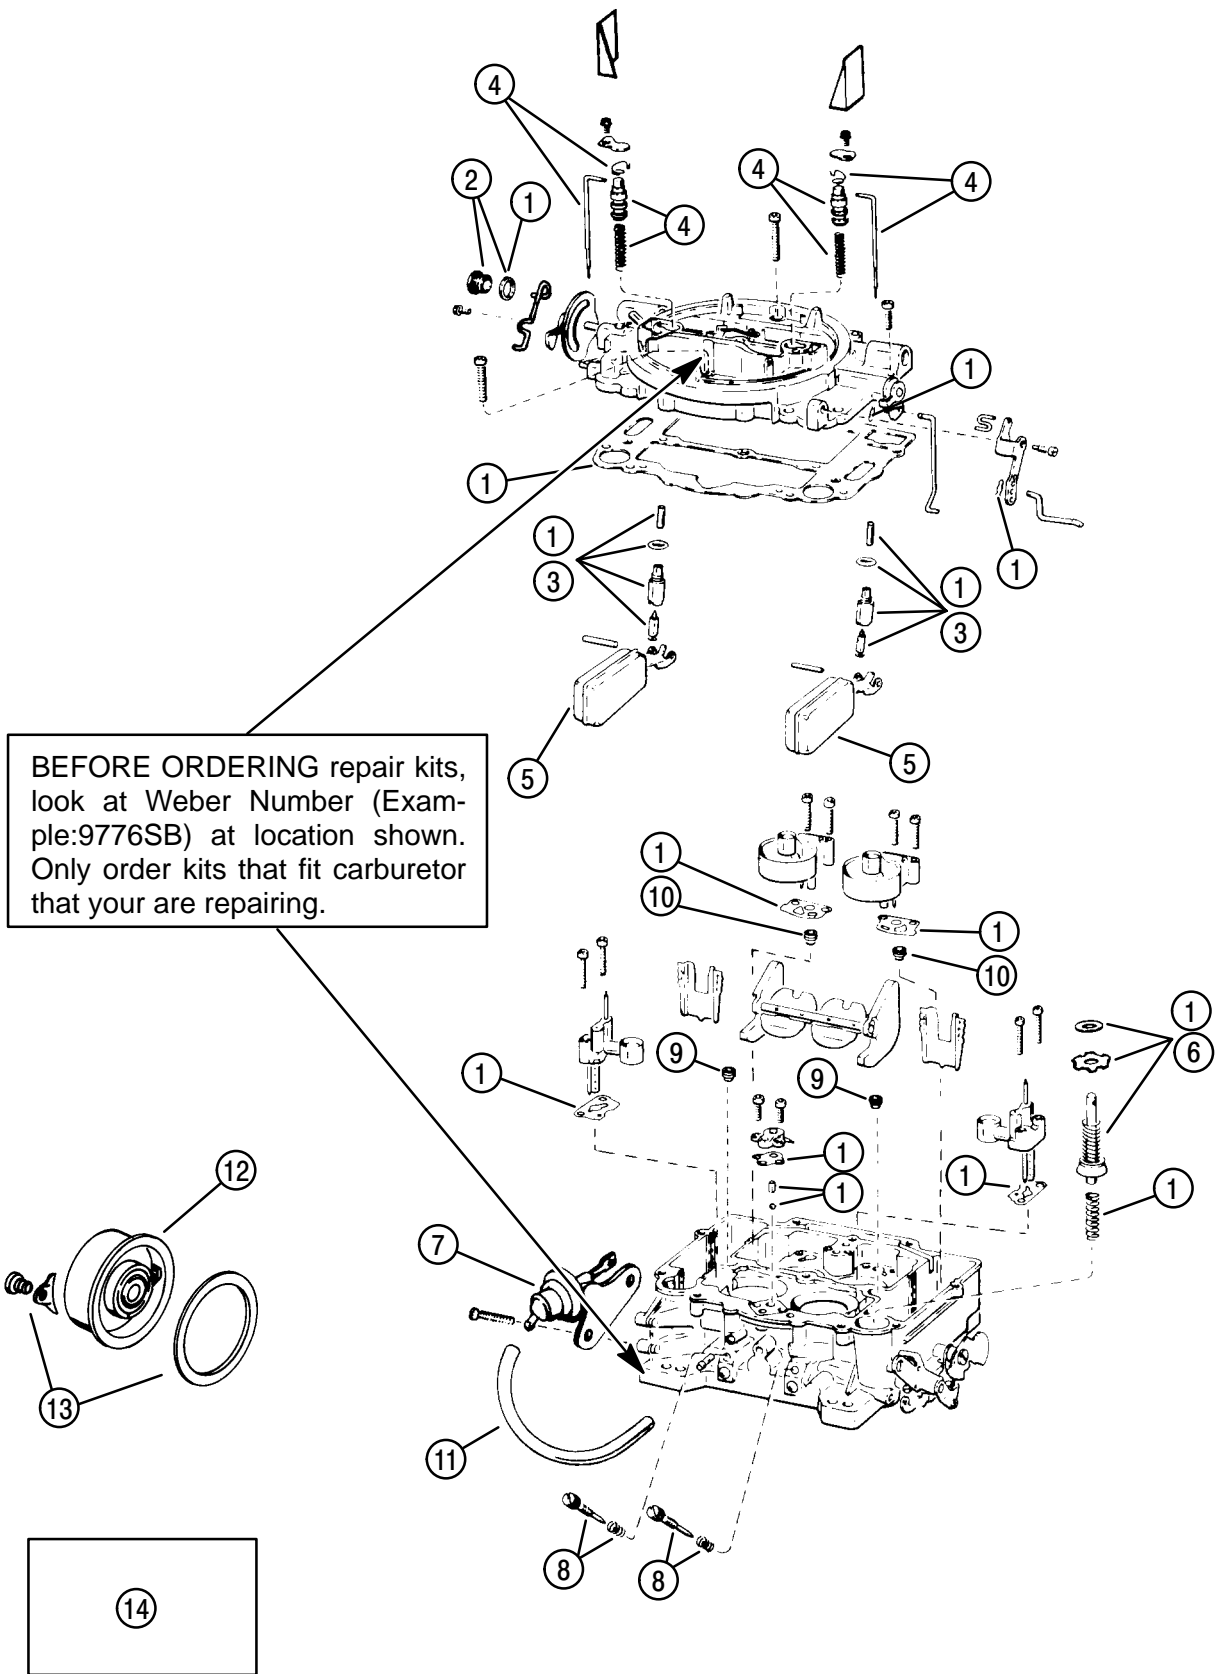

74398

MCM/MIE V8 Carburetor Repair Kits

Ref. No.	Part No.	Qty.	Description and Weber Carburetor Number
1	809065	1	Overhaul Kit (9661, 9770, 9770SA)
1	809064	1	Overhaul Kit (9665S, 9772, 9772SA, 9773, 9774, 9776, 9776SA, 9776SB, 9777, 9779S, 9780S)
1	809071	1	Overhaul Kit (Bodensee 9663)
2	811533	1	Inlet Fitting Kit (All)
3	811534	2	Inlet Needle & Seat Kit (All)
4	823726	1	Metering Rod Kit (9661)
4	809067	1	Metering Rod Kit (9665S)
4	811648	1	Metering Rod Kit (9772, 9772SA)
4	809068	1	Metering Rod Kit (9779S, 9780S)
4	823431	1	Metering Rod Kit (9776, 9776SA, 9776SB, 9777)
4	811535	1	Metering Rod Kit (9773, 9774)
4	811656	1	Metering Rod Kit (9770, 9770SA)
4	809074	1	Metering Rod Kit (Bodensee 9663)
5	811536	2	Float Kit (All)
6	811537	1	Pump Plunger Kit (9661, 9770, 9770SA, Bodensee 9663)
6	808701	1	Pump Plunger Kit (9665S, 9772, 9772SA, 9773, 9774, 9776, 9776SA, 9776SB, 9777, 9779S, 9780S)
7	811538	1	Choke Pull down Kit (Auto Choke Carburetors)
8	811539	2	Idle Mixture Screw Kit (All except Bodensee 9663)
8	809072	1	Idle Mixture Screw Kit (Bodensee 9663, 2 in kit)
9	811540	2	Primary Metering Jet (9661, 9665S, 9774)
9	811541	2	Primary Metering Jet (9772, 9772SA, 9773, 9774, 9777)
9	809069	2	Primary Metering Jet (9780S)
9	823432	2	Primary Metering Jet (9776, 9776SA, 9776SB)
9	811650	2	Primary Metering Jet (9770, 9770SA)
9	809070	2	Primary Metering Jet (9779S)
9	809076	2	Primary Metering Jet (Bodensee 9663)
10	811650	2	Secondary Metering Jet (9661, 9776, 9776SA, 9776SB)
10	811832	2	Secondary Metering Jet (9665S)
10	811542	2	Secondary Metering Jet (9772, 9772SA, 9774, 9777, 9780S)
10	811657	2	Secondary Metering Jet (9770, 9770SA, 9779S, Bodensee 9663)
10	811541	2	Secondary Metering Jet (9773)
11	32-14301-65	1	Vacuum Hose (Auto Choke Carburetors)
12	809066	1	Electric Choke Repair Kit (Electric Choke Carburetors)
13	809095	1	Electric Choke Retainer Kit (Electric Choke Carburetors)
14	84-809471A1	AR	Wire Kit, Electric Choke (Use only if wires are not in engine harness)