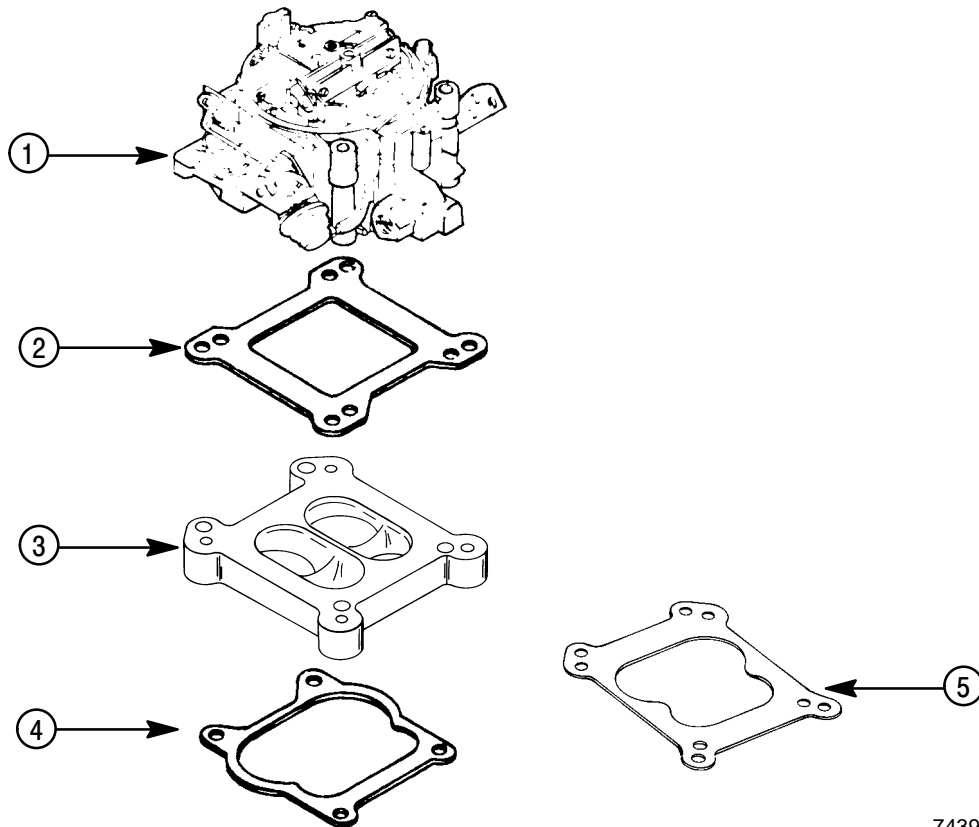

(1) Kit contains all the parts required to install kit on older Weber carbureted engines. DO NOT USE original spacer that was on these engines. Use new spacer that is in the kit.

MCM 7.4L Bravo, 7.4L PT Bravo Three