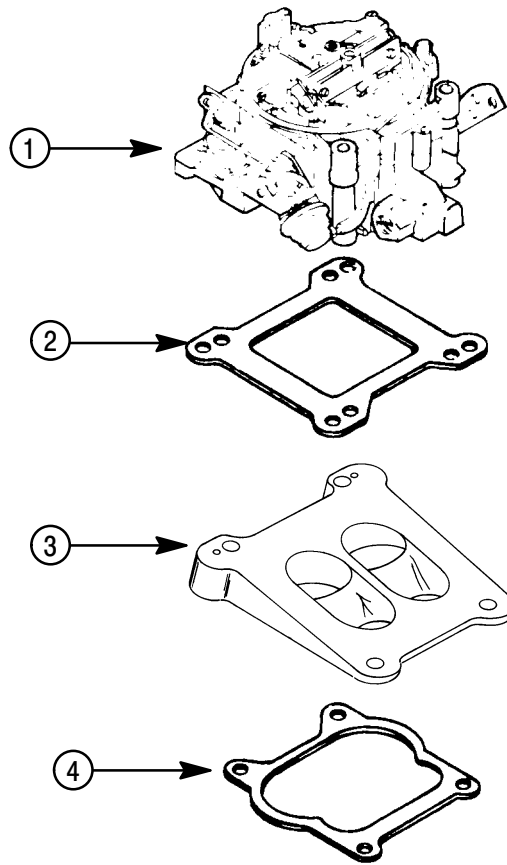

MIE 5.7L, 7.4L Inboards with Borg Warner In-Line Transmission

74396

Ref 1	3310-806761A2	Carburetor Kit (1)	5.7L S/N 0F025000-0F449999
Ref 1	3310-806761A3	Carburetor	5.7L S/N 0F450000-UP
Ref 1	3310-806969A3	Carburetor Kit (1)	7.4L S/N 0D715494-0F349999
Ref 1	3310-806969A1	Carburetor	7.4L S/N 0F350000-UP
Ref 2	27-41610	Gasket	Use with 3310-806761 or -806969 carburetor
Ref 3	806823A1	10° Wedge	Use with 3310-806761 or -806969 carburetor
Ref 4	27-52457 2	Gasket	Use with 3310-806761 or -806969 carburetor

(1) Kit contains all the parts required to install kit on older Weber carbureted engines. DO NOT USE original spacer that was on these engines. Use new spacer that is in the kit.