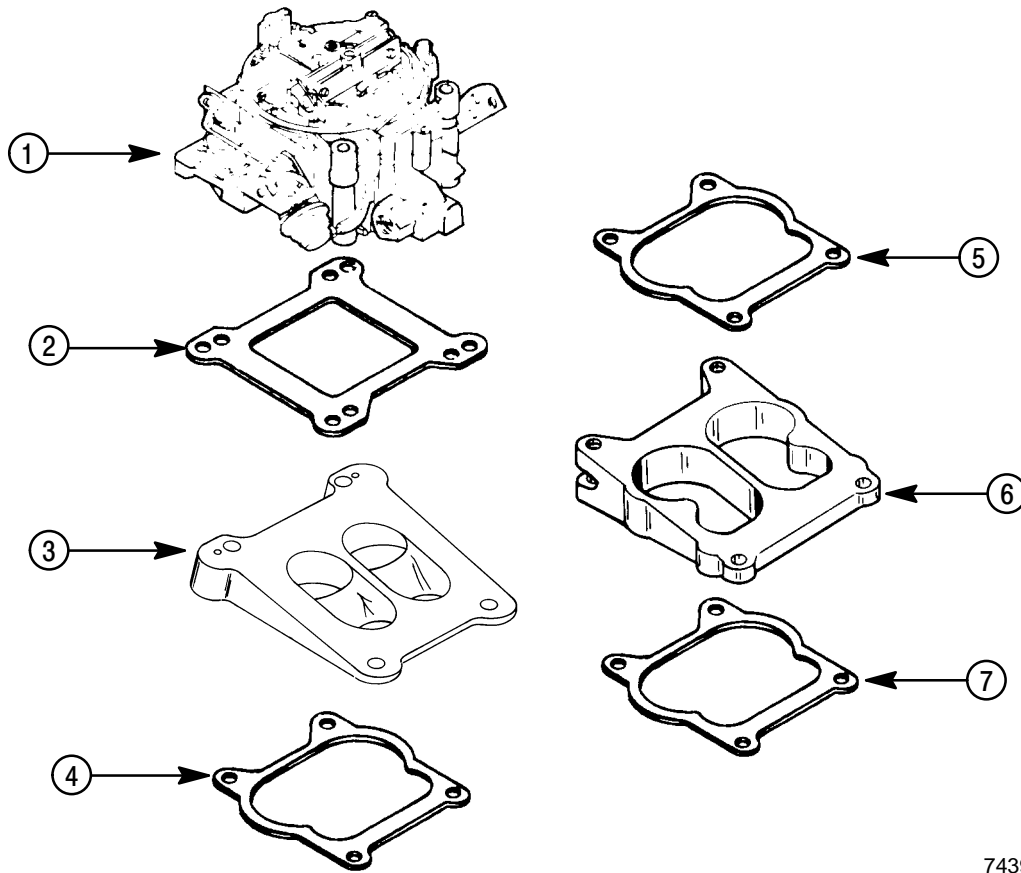

MIE 5.7L Competition Ski, 350 Magnum Tournament Ski

74395

Ref 1	3310-806761A2	Carburetor Kit (1)	5.7L Comp Ski S/N 0F025100-0F449999
Ref 1	3310-806761A3	Carburetor	5.7L Comp Ski S/N 0F450000-UP
Ref 1	3310-806970A1	Carburetor	350 Mag Tour Ski S/N 0D505450-UP
Ref 2	27-41610	Gasket	5.7L Ski use with 3310-806761 carburetor
Ref 3	806823A1	10° Wedge	5.7L Ski use with 3310-806761 carburetor
Ref 4	27-52457 2	Gasket	5.7L Ski use with 3310-806761 carburetor
Ref 5	27-52457 2	Gasket	350 MTS use with 3310-806970 carburetor
Ref 6	821109T	10° Wedge	350 MTS use with 3310-806970 carburetor
Ref 7	27-52457 2	Gasket	350 MTS use with 3310-806970 carburetor

(1) Kit contains all the parts required to install kit on older Weber carbureted engines. DO NOT USE original spacer that was on these engines. Use new spacer that is in the kit.