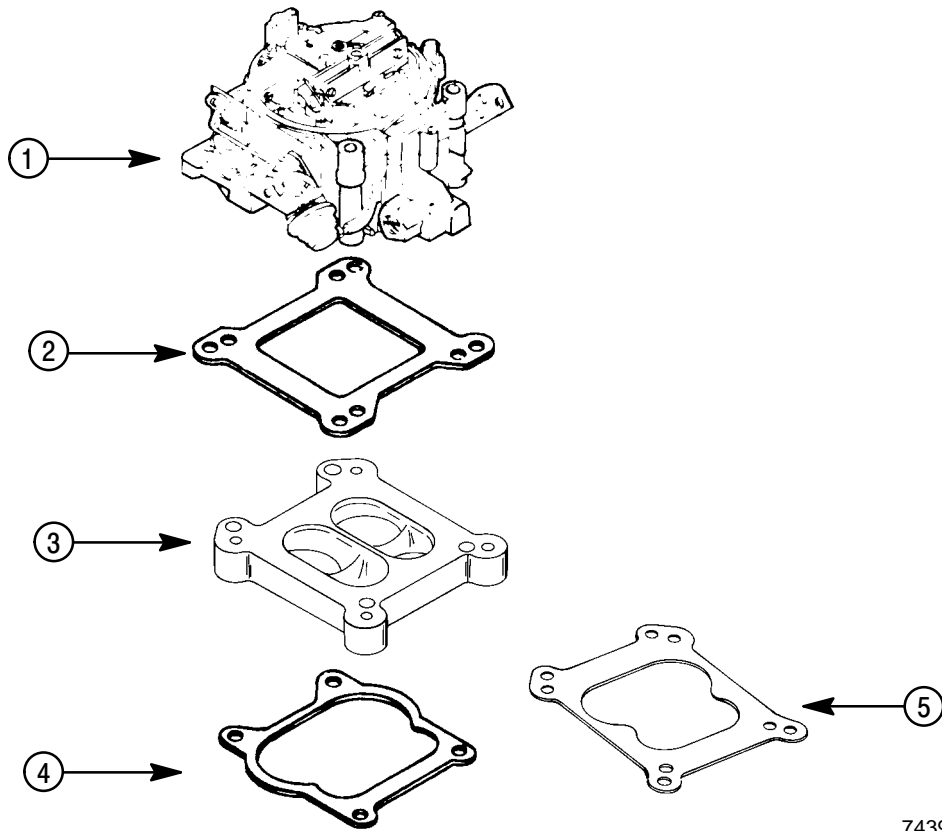

MIE 5.7L, 7.4L, 8.2L Inboards with V-Drive or Hurth Down Angle Transmission

74397

Ref 1	3310-806761A1	Carburetor Kit (1)	5.7L S/N 0F025000-0F349299
Ref 1	3310-806761A3	Carburetor	5.7L S/N 0F349300-UP
Ref 1	3310-806969A2	Carburetor Kit (1)	7.4L S/N 0D715494-0F349999
Ref 1	3310-806969A1	Carburetor	7.4L S/N 0F350000-UP
Ref 1	3310-806971A1	Carburetor	8.2L S/N 0C878221-UP
Ref 2	27-41610	Gasket	Use with 3310-806761 or -806969 carburetor
Ref 3	806758A1	Spacer	Use with 3310-806761 or -806969 carburetor
Ref 4	27-52457 2	Gasket	Use with 3310-806761 or -806969 carburetor
Ref 5	27-814210	Gasket	Use with 3310-806971 carburetor

(1) Kit contains all the parts required to install kit on older Weber carbureted engines. DO NOT USE original spacer that was on these engines. Use new spacer that is in the kit.