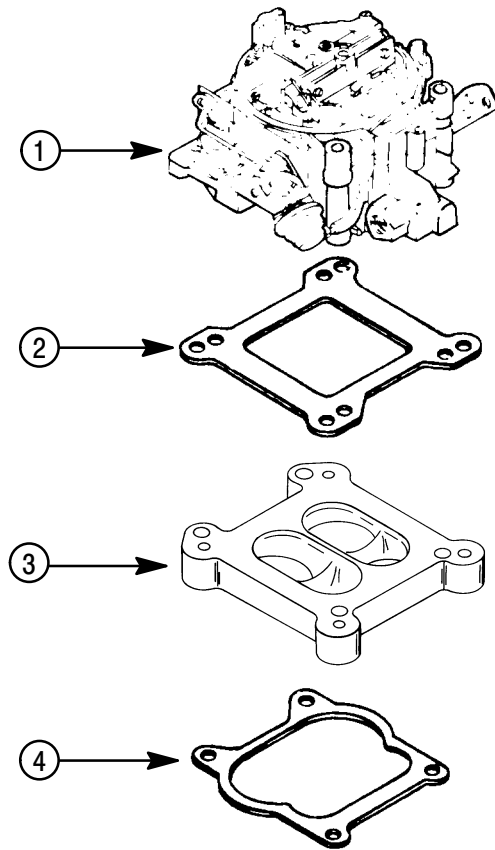

MCM 5.7L Alpha, 5.7L Bravo, 350 Magnum Alpha

74392

Ref 1	3310-806761A1	Carburetor Kit (1)	5.7L Alpha S/N 0F000455-0F273497
Ref 1	3310-806761A3	Carburetor	5.7L Alpha S/N 0F273498-UP
Ref 1	3310-806545A1	Carburetor	5.7L Alpha S/N 0F114755-UP Bodensee Emissions Engine-Europe Only
Ref 1	3310-806970A1	Carburetor	5.7L Bravo/350 Magnum S/N 0D617328-UP
Ref 2	27-41610	Gasket	5.7L Alpha Only
Ref 3	806758A1	Spacer	5.7L Alpha Only
Ref 4	27-52457 2	Gasket	5.7L Alpha, 5.7L Bravo, 350 Magnum

(1) Kit contains all the parts required to install kit on older Weber carbureted engines. DO NOT USE original spacer that was on these engines. Use new spacer that is in the kit.