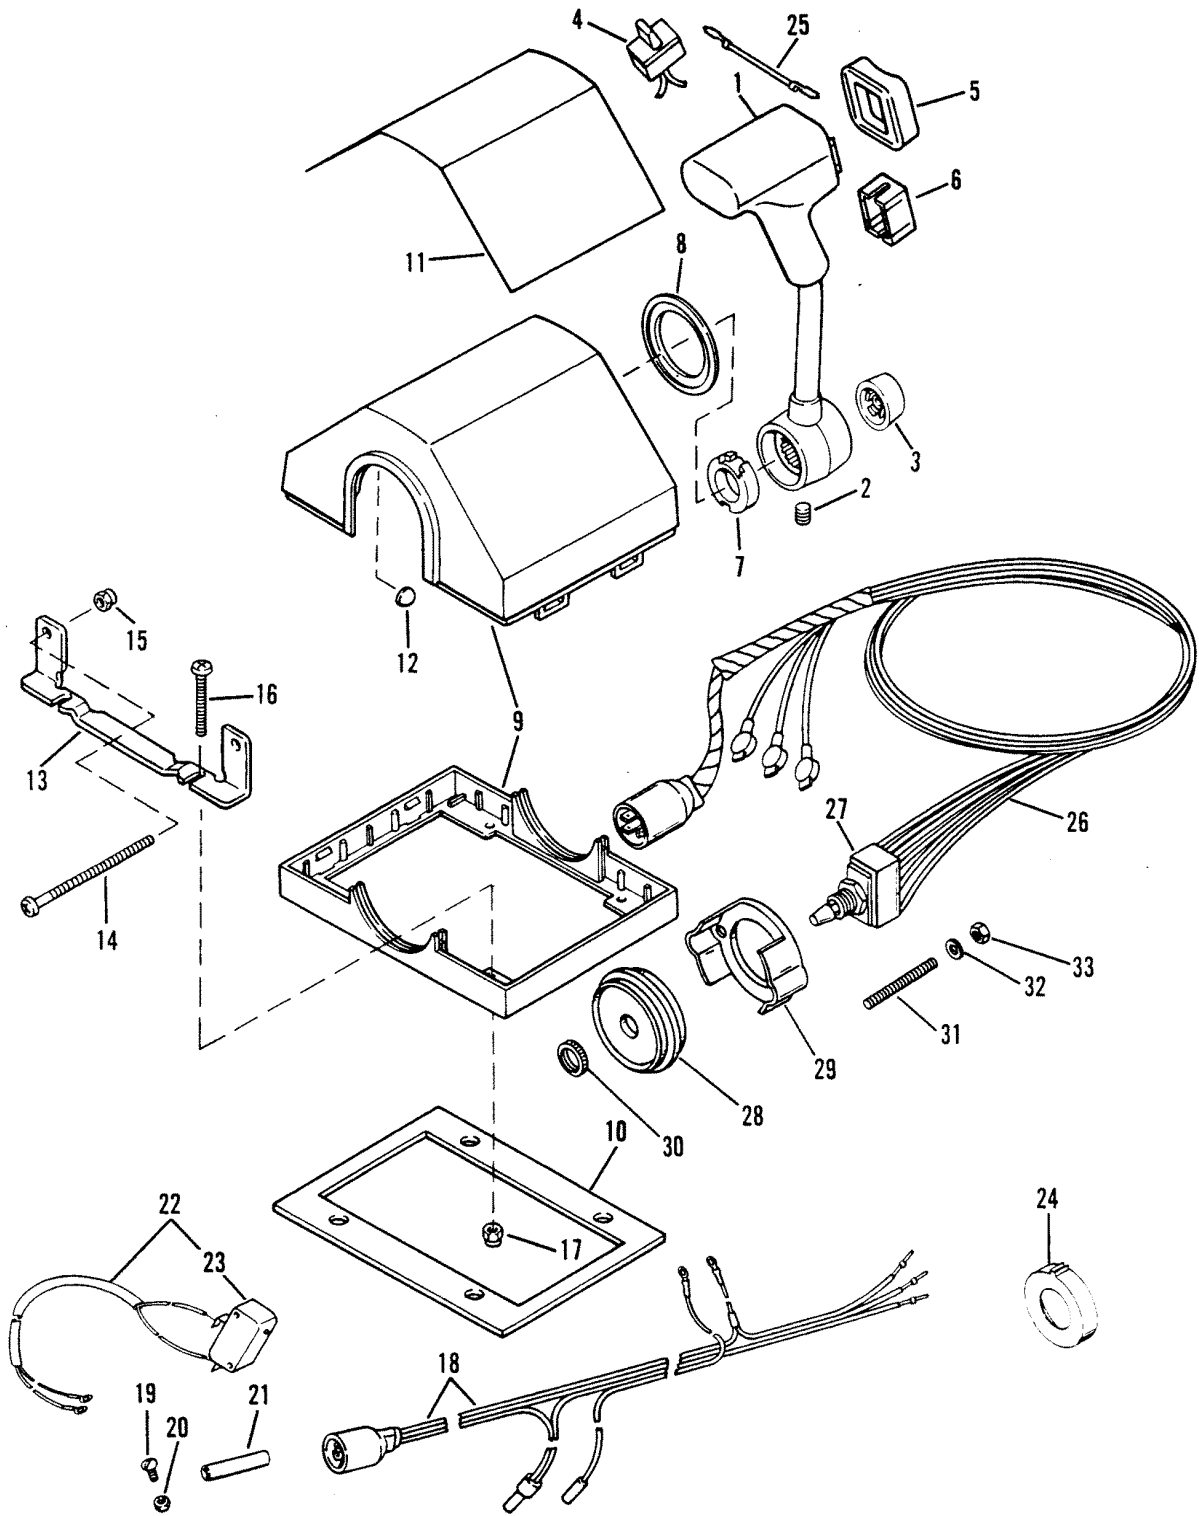

REMOTE CONTROL ASSEMBLY (DUAL CONSOLE)

PAGE 40

REMOTE CONTROL ASSEMBLY (DUAL CONSOLE)

REF. NO.	PART NO.	SYM.	QTY.	DESCRIPTION
-	88688A22		-	REMOTE CONTROL (OUTBOARD) QUANTITIES: (88688A22) - 1, (88688A23) - 0, (88688A24) - 0
-	88688A23		-	REMOTE CONTROL (MERCUISER) QUANTITIES: (88688A22) - 0, (88688A23) - 1, (88688A24) - 0
-	88688A24		-	REMOTE CONTROL (NON-TRIM) QUANTITIES: (88688A22) - 0, (88688A23) - 0, (88688A24) - 1
1	815544A2		-	CONTROL HANDLE QUANTITIES: (88688A22) - 2, (88688A23) - 2, (88688A24) - 2
2	10-91051		-	SET SCREW QUANTITIES: (88688A22) - 2, (88688A23) - 2, (88688A24) - 2
3	89018		-	BUTTON QUANTITIES: (88688A22) - 2, (88688A23) - 2, (88688A24) - 2
4	87-92484		-	PADDLE SWITCH QUANTITIES: (88688A22) - 2, (88688A23) - 2, (88688A24) - 0
5	19029--6		-	COVER QUANTITIES: (88688A22) - 1, (88688A23) - 1, (88688A24) - 0
	19029--4		-	COVER QUANTITIES: (88688A22) - 1, (88688A23) - 1, (88688A24) - 2
6	19-19027		-	PLUG QUANTITIES: (88688A22) - 2, (88688A23) - 2, (88688A24) - 4
7	814322		-	ROTATOR QUANTITIES: (88688A22) - 1, (88688A23) - 1, (88688A24) - 0
8	88568		-	DISC QUANTITIES: (88688A22) - 2, (88688A23) - 2, (88688A24) - 2
9	14388A2		-	COVER QUANTITIES: (88688A22) - 1, (88688A23) - 1, (88688A24) - 1
10	27-14387		-	GASKET QUANTITIES: (88688A22) - 1, (88688A23) - 1, (88688A24) - 1
11	37-13530-11		-	DECAL QUANTITIES: (88688A22) - 1, (88688A23) - 1, (88688A24) - 1
12	98529		-	BUMPER QUANTITIES: (88688A22) - 1, (88688A23) - 1, (88688A24) - 1
13	14385		-	BRACKET QUANTITIES: (88688A22) - 2, (88688A23) - 2, (88688A24) - 2
14	10-89043		-	SCREW (4") QUANTITIES: (88688A22) - 2, (88688A23) - 2, (88688A24) - 2
15	11-29488		-	NUT QUANTITIES: (88688A22) - 2, (88688A23) - 2, (88688A24) - 2
16	10-66687		-	SCREW QUANTITIES: (88688A22) - 4, (88688A23) - 4, (88688A24) - 4
17	11-42290		-	NUT QUANTITIES: (88688A22) - 4, (88688A23) - 4, (88688A24) - 4
18	84-812371A1		-	WIRING HARNESS QUANTITIES: (88688A22) - 1, (88688A23) - 0, (88688A24) - 0
19	10-24231		-	SCREW QUANTITIES: (88688A22) - 4, (88688A23) - 4, (88688A24) - 4
20	11-27164		-	NUT QUANTITIES: (88688A22) - 4, (88688A23) - 4, (88688A24) - 4
21	85-62359--4		-	SLEEVE QUANTITIES: (88688A22) - 4, (88688A23) - 4, (88688A24) - 4

CONTINUED ON NEXT PAGE ➡