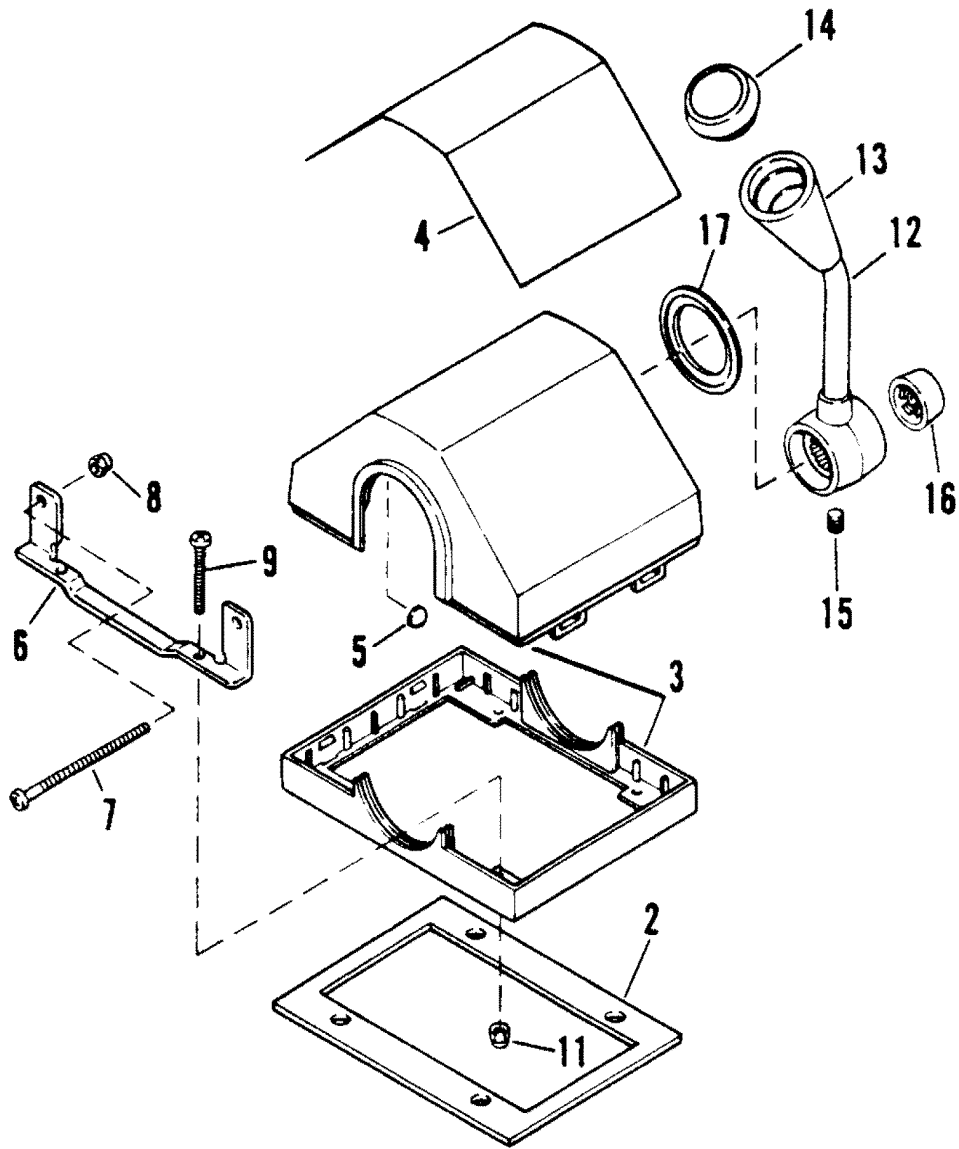

REMOTE CONTROL COVER KIT

REMOTE CONTROL COVER KIT

REF. NO.	PART NO.	SYM.	QTY.	DESCRIPTION
-	90223A4		1	REMOTE CONTROL COVER KIT (SINGLE)
-	90223A2		1	REMOTE CONTROL COVER KIT (DUAL)
2	27-14387		1	GASKET (DUAL)
3	14388A2		1	COVER (DUAL)
4	37-13530-11		1	DECAL (DUAL)
2	27-14386		1	GASKET (SINGLE)
3	14389A2		1	COVER (SINGLE)
4	37-13530-24		1	DECA (PORT MOUNTED) (SINGLE)
	37-13530--9		1	DECAL (STARBOARD MOUNTED) (SINGLE)
5	98529		2	BUMPER
6	88717		2	BRACKET (BRACKET USES 4" SCREWS)
7	10-89043		2	SCREW (4") (BRACKET USES 4" SCREWS)
6	14385		2	BRACKET (BRACKET USES 2-1/4" SCREWS)
7	10-89044		2	SCREW (2-1/4") (BRACKET USES 2-1/4" SCREWS)
8	11-29488		2	NUT
9	10-66687		4	SCREW
11	11-42290		4	NUT
12	88921A7		2	CONTROL HANDLE
13	89006A1		2	KNOB
14	N.S.S.		2	INSERT
15	10-91051		2	SET SCREW
16	89018		2	BUTTON
17	88568		2	DISC