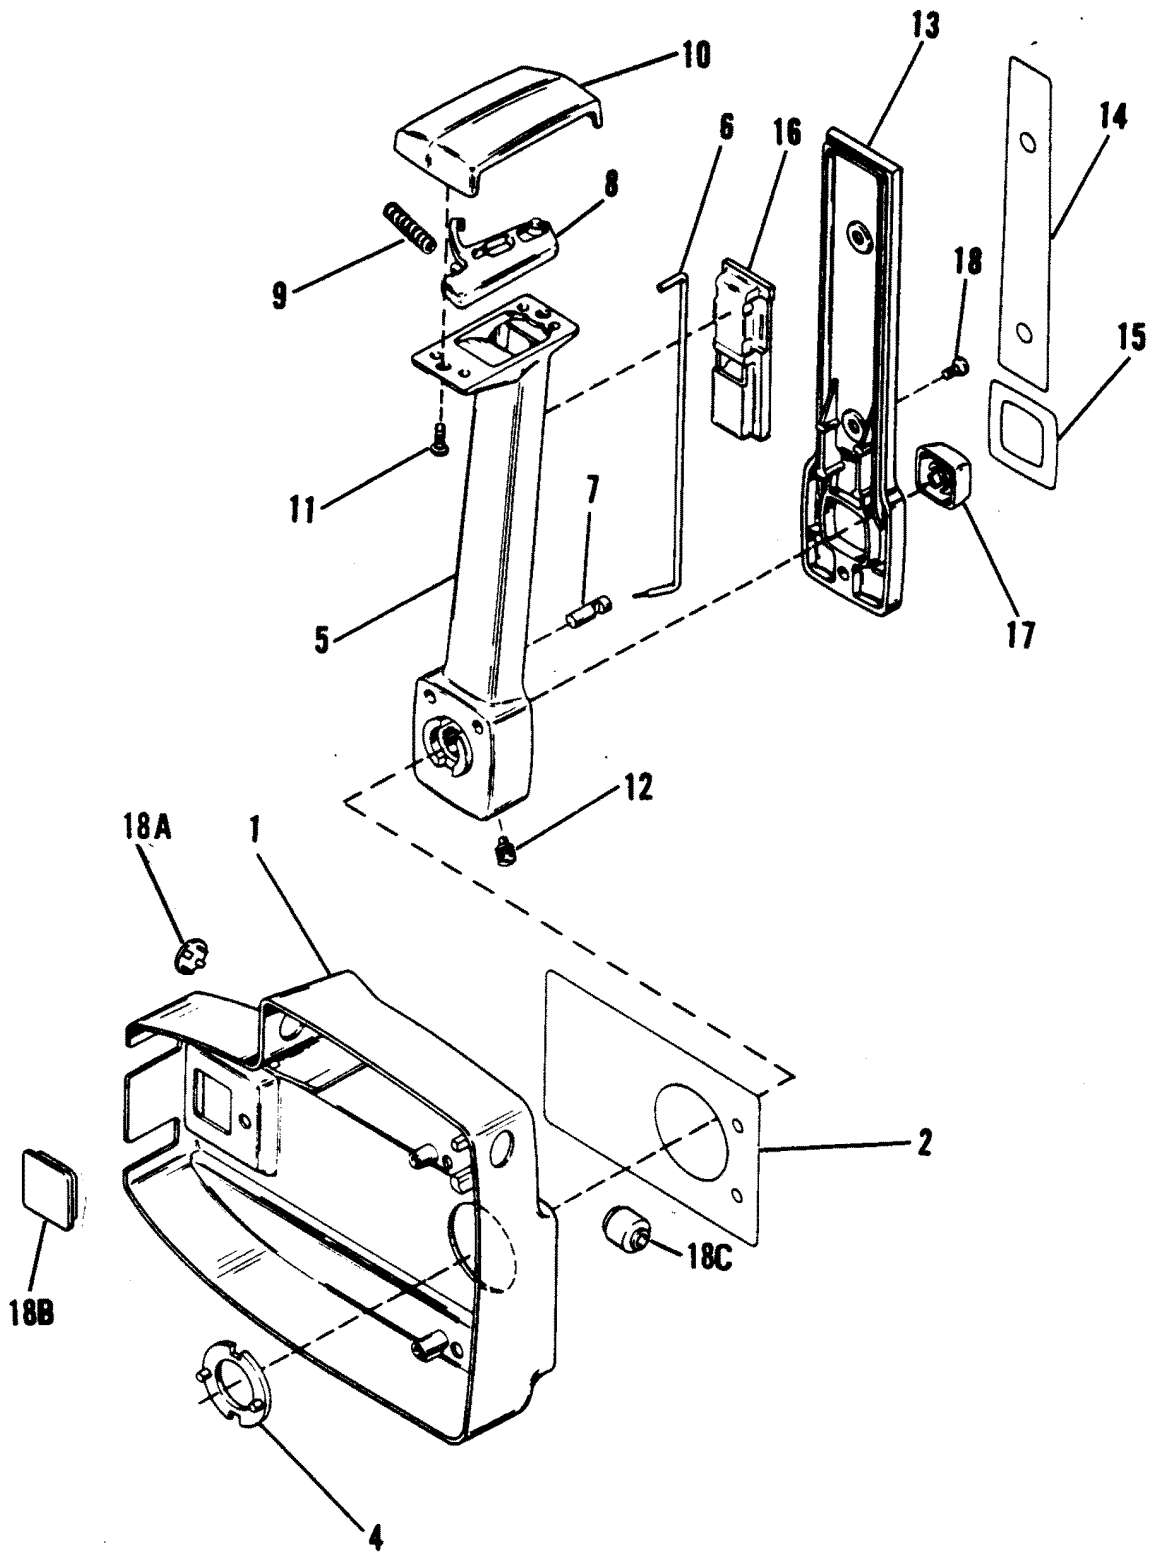

REMOTE CONTROL ASSEMBLY (MANUAL) (95971A1, A2)

REMOTE CONTROL ASSEMBLY (MANUAL) (95971A1, A2)

REF. NO.	PART NO.	SYM.	QTY.	DESCRIPTION
-	95971A1		-	REMOTE CONTROL ASSEMBLY QUANTITIES: (95971A1) - 1, (95971A2) - 0
-	95971A2		-	REMOTE CONTROL ASSEMBLY QUANTITIES: (95971A1) - 0, (95971A2) - 1
1	NLA	■	-	COVER QUANTITIES: (95971A1) - 1, (95971A2) - 0
	13785A1		-	COVER QUANTITIES: (95971A1) - 0, (95971A2) - 1
2	37-13530--6		-	DECAL QUANTITIES: (95971A1) - 1, (95971A2) - 1
4	53-94181		-	LOCK RING QUANTITIES: (95971A1) - 1, (95971A2) - 1
5	95070A1		-	CONTROL HANDLE QUANTITIES: (95971A1) - 1, (95971A2) - 0
	93863A3		-	CONTROL HANDLE QUANTITIES: (95971A1) - 0, (95971A2) - 1
6	93865T		-	LOCKING ROD QUANTITIES: (95971A1) - 1, (95971A2) - 1
7	17-93864		-	LOCKING PIN QUANTITIES: (95971A1) - 1, (95971A2) - 1
8	85898		-	TRIGGER (NO CASTING #) QUANTITIES: (95971A1) - 1, (95971A2) - 0
	93487--1		-	TRIGGER (CASTING # 93487) QUANTITIES: (95971A1) - 1, (95971A2) - 1
9	24-85891		-	SPRING QUANTITIES: (95971A1) - 1, (95971A2) - 1
10	85894		-	CAP QUANTITIES: (95971A1) - 1, (95971A2) - 1
11	10-70332		-	SCREW QUANTITIES: (95971A1) - 2, (95971A2) - 2
12	10-85797		-	SET SCREW (1/4-20 THREAD) QUANTITIES: (95971A1) - 1, (95971A2) - 0
	10-91051		-	SET SCREW (5/16-18 THREAD) QUANTITIES: (95971A1) - 1, (95971A2) - 1
13	92985A2		-	COVER ASSEMBLY QUANTITIES: (95971A1) - 1, (95971A2) - 1
14	37-13530-13		-	DECAL QUANTITIES: (95971A1) - 1, (95971A2) - 1
15	37-13530--3		-	DECAL QUANTITIES: (95971A1) - 1, (95971A2) - 1
16	89987		-	RETAINER QUANTITIES: (95971A1) - 1, (95971A2) - 1
17	85896		-	BUTTON QUANTITIES: (95971A1) - 1, (95971A2) - 1
18	10-58376		-	SCREW (3/8") QUANTITIES: (95971A1) - 2, (95971A2) - 2
18A	19-89774		-	PLUG, KEY SWITCH QUANTITIES: (95971A1) - 1, (95971A2) - 1
18B	19-88146		-	PLUG, SAFETY SWITCH QUANTITIES: (95971A1) - 1, (95971A2) - 1
18C	19-88145		-	PLUG, TACHOMETER HARNESS QUANTITIES: (95971A1) - 1, (95971A2) - 0

REFER TO MODULAR COMPONENTS

■ = NO LONGER AVAILABLE