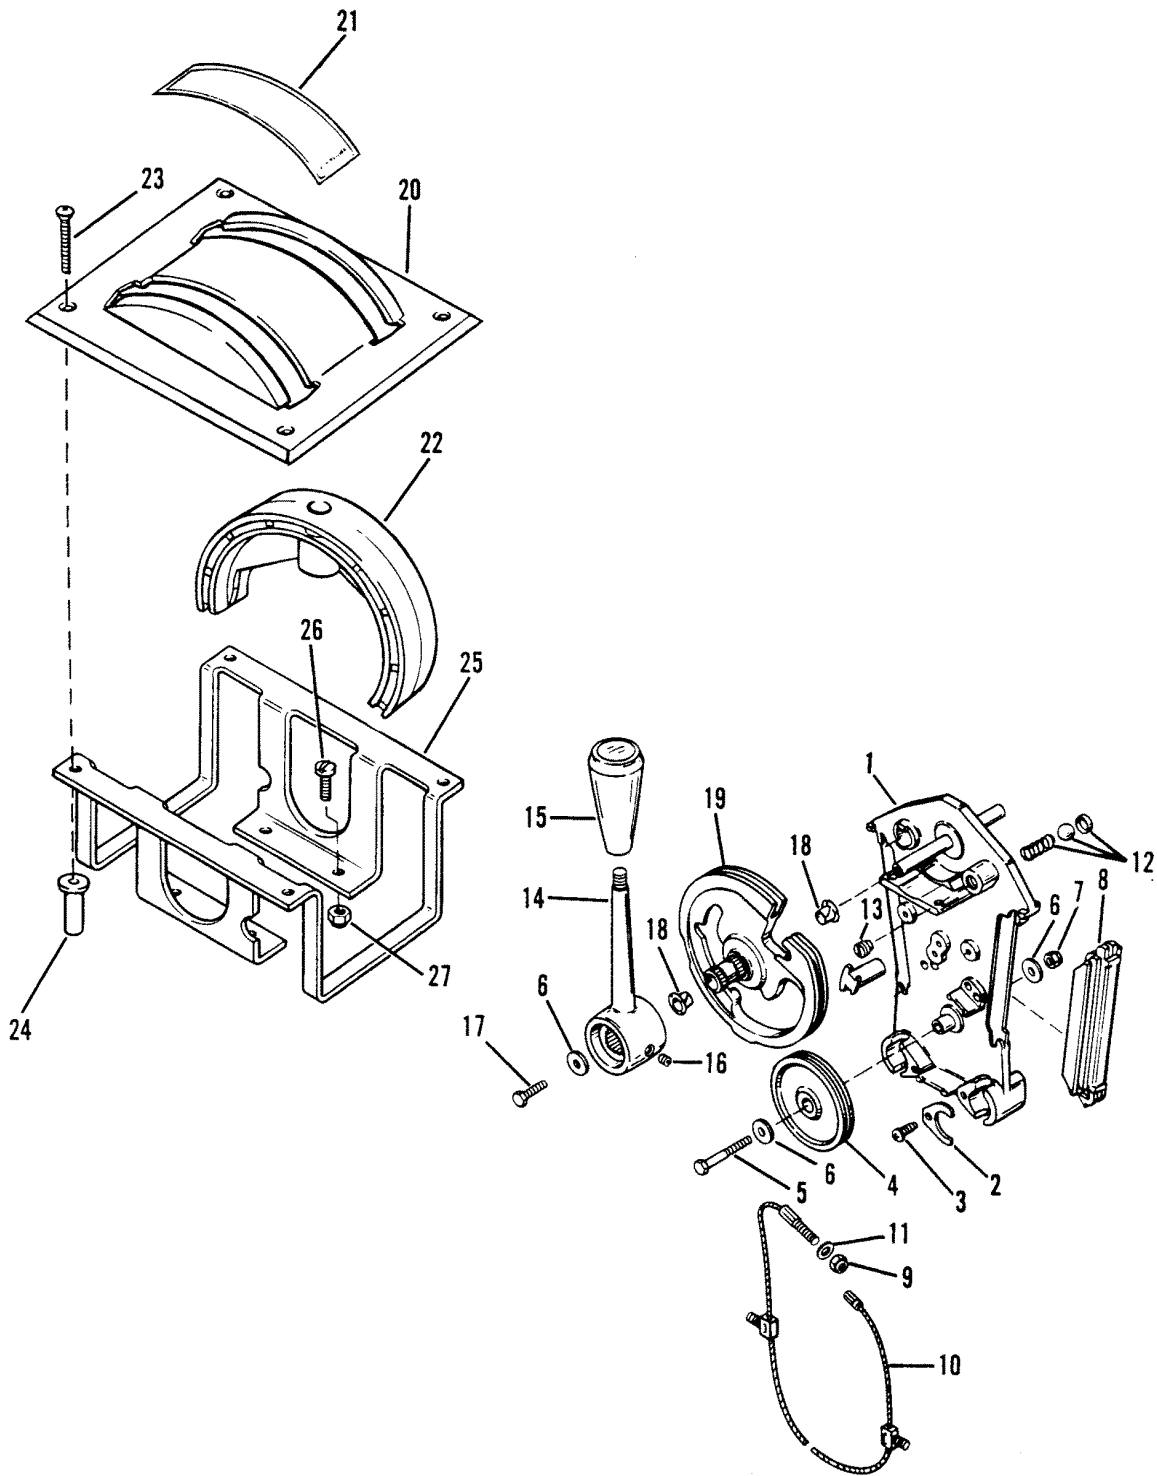

REMOTE CONTROL ASSEMBLY (14520A1, A3, A5)

REMOTE CONTROL ASSEMBLY (14520A1, A3, A5)

REF. NO.	PART NO.	SYM.	QTY.	DESCRIPTION
-	14520A1		1	REMOTE CONTROL (SHIFT/THROTTLE)
-	14520A3		1	REMOTE CONTROL (SHIFT/SHIFT)
-	14520A5		1	REMOTE CONTROL (THROTTLE/THROTTLE)
1	14665A2		1	BODY ASSEMBLY
2	18347		4	RETAINER
3	10-41228		4	SCREW
4	96237		2	PULLY
5	10-40003-10		1	SCREW
6	NLA	■	4	WASHER
7	11-40063--3		1	NUT
8	96259		2	GUIDE
9	11-13855		6	NUT
10	96239		2	CABLE ASSEMBLY
11	12-29245		2	WASHER
12	96226A2		AR	DETENT SPRING KIT (SHIFT ONLY)
13	96238A2		AR	THROTTLE FRICTION KIT (THROTTLE ONLY)
14	88921--1		2	HANDLE
15	89006A1		AR	KNOB (BLACK)
	14578		AR	KNOB (RED)
16	NLA	■	AR	SET SCREW
17	NLA	■	2	SCREW
18	23-29638		4	BUSHING
19	96197		2	ARM
20	14522A1		1	COVER ASSEMBLY
21	37-13530-23		1	DECAL
22	14519		2	SLIDE
23	10-36070		4	SCREW
24	11-42290		4	WELNUT
25	14521T		1	BRACKET
26	10-37656		4	SCREW
27	11-34059		4	NUT

■ = NO LONGER AVAILABLE