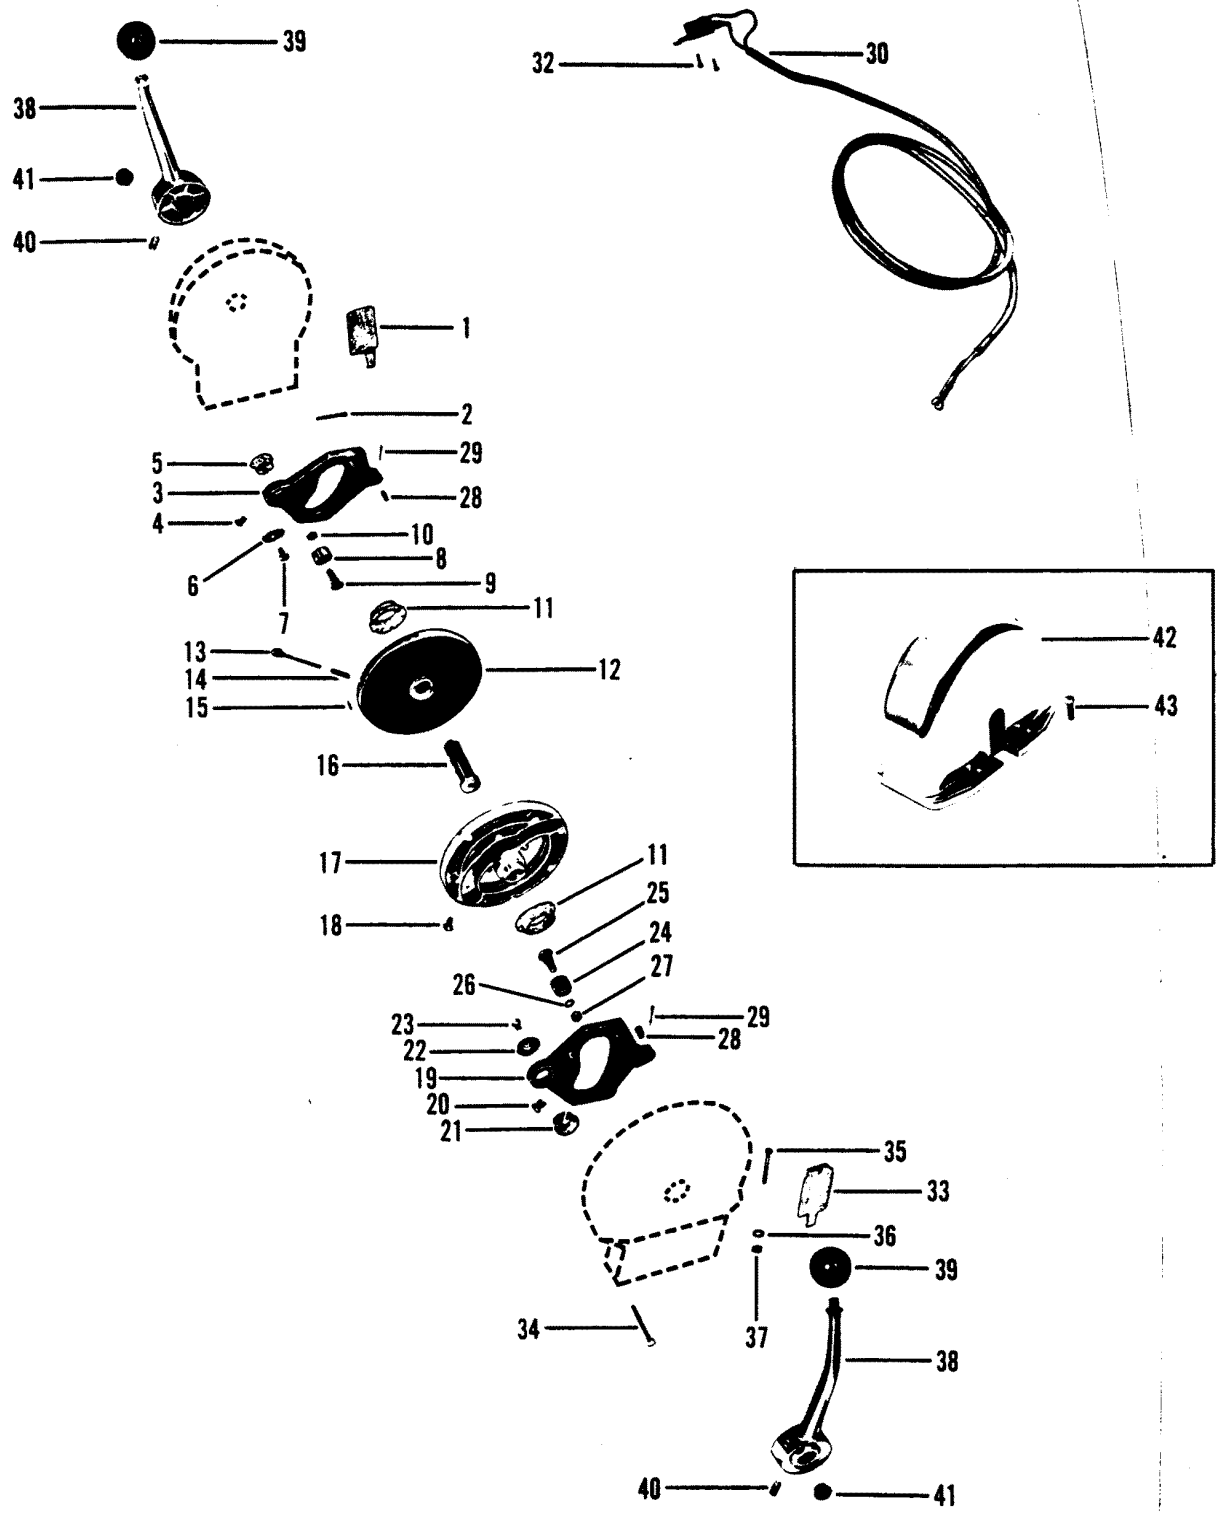

REMOTE CONTROL ASSEMBLY (68831A1)

REMOTE CONTROL ASSEMBLY (68831A1)

REF. NO.	PART NO.	SYM.	QTY.	DESCRIPTION
39	98530		1	GRIP
40	10-37805		1	SET SCREW
41	74326		1	BUTTON
42	N.S.S.		1	CONTROL COVER
43	10-68849		4	SCREW (1/4")