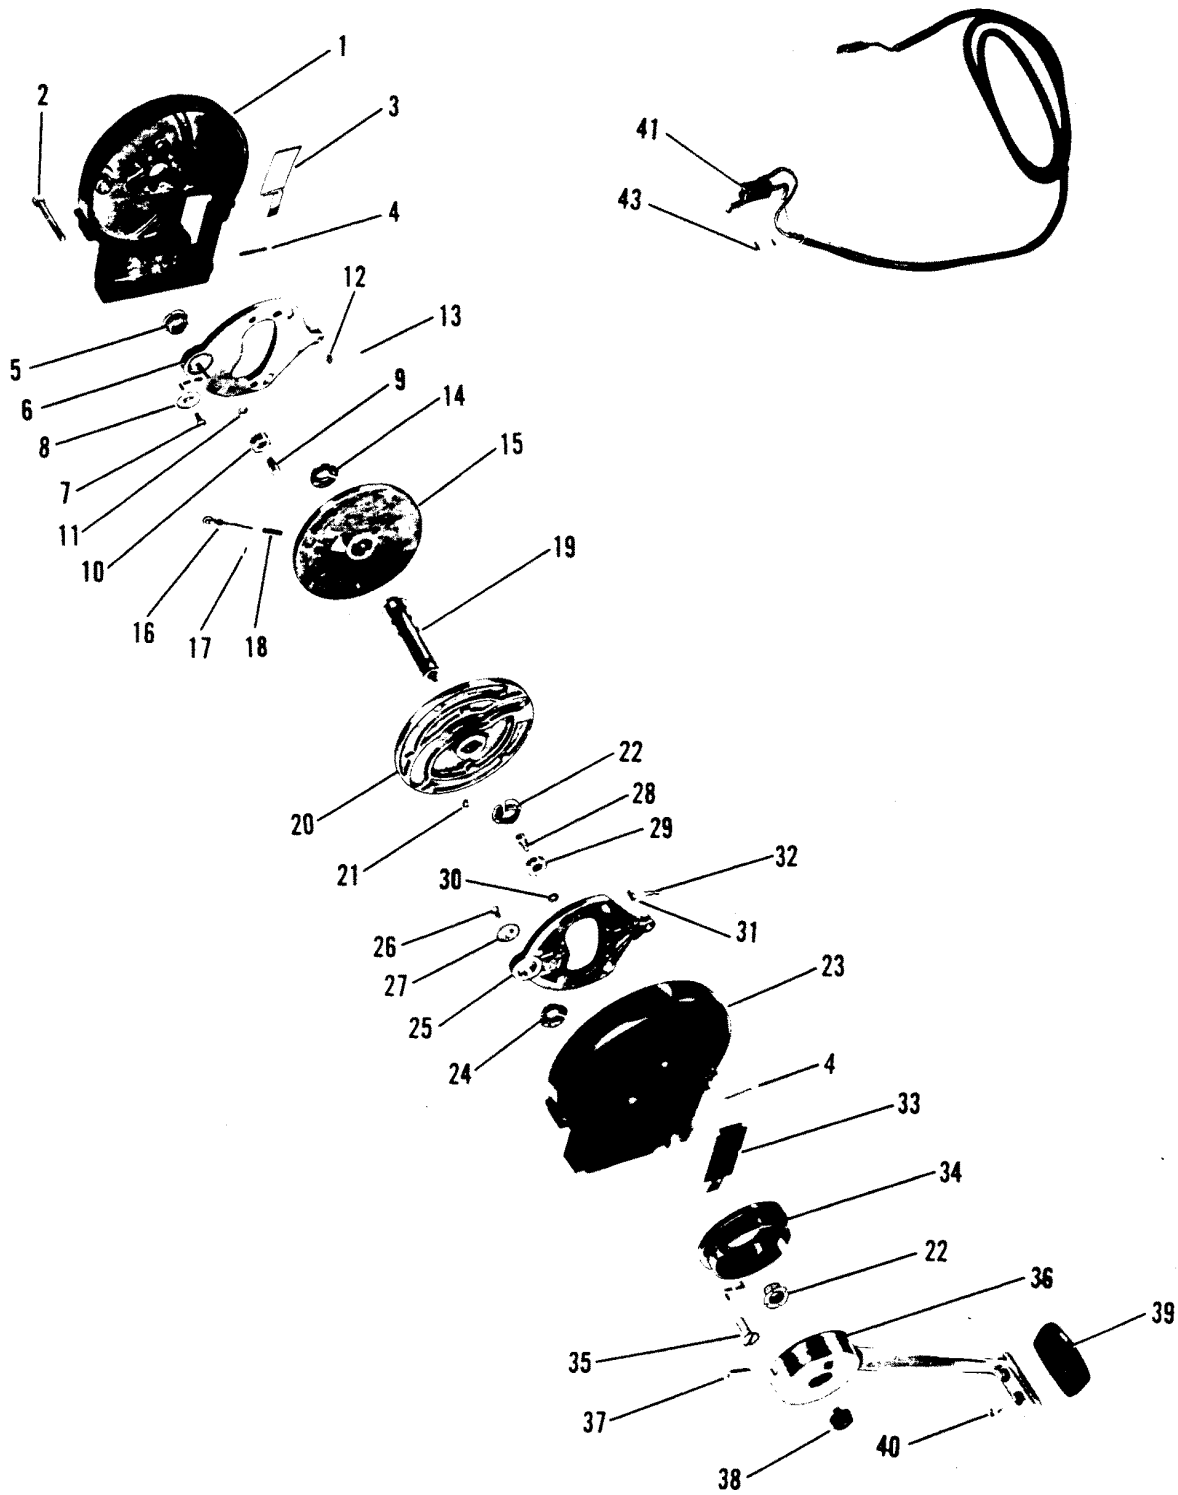

REMOTE CONTROL ASSY (37782A1, A2)

REMOTE CONTROL ASSY (37782A1, A2)

REF. NO.	PART NO.	SYM.	QTY.	DESCRIPTION
38	74326		1	BUTTON
39	36005		1	GRIP
40	10-37342		2	SCREW
41	36004A4		1	SWITCH AND HARNESS ASSEMBLY
43	10-36003		2	SCREW