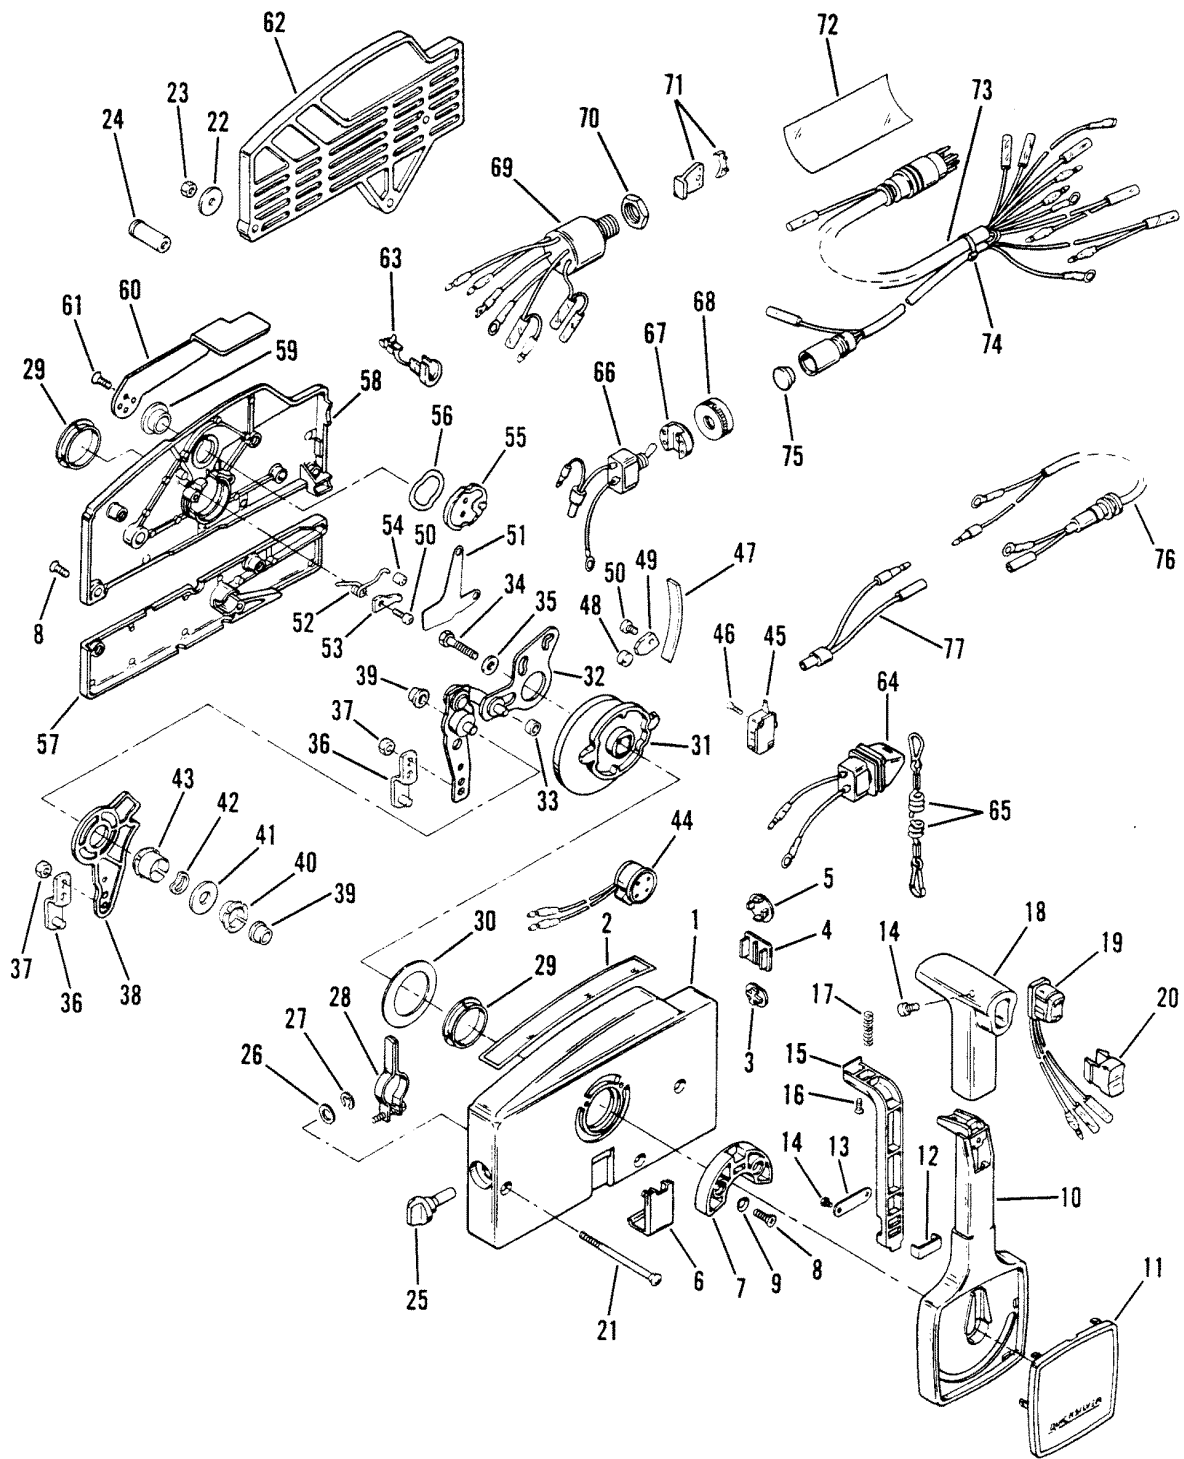

REMOTE CONTROL ASSEMBLY (14520A1, A3, A5)

REF. NO.	PART NO.	SYM.	QTY.	DESCRIPTION
-	14520A1		1	REMOTE CONTROL (SHIFT/THROTTLE)
-	14520A3		1	REMOTE CONTROL (SHIFT/SHIFT)
-	14520A5		1	REMOTE CONTROL (THROTTLE/THROTTLE)
1	14665A2		1	BODY ASSEMBLY
2	18347		4	RETAINER
3	10-41228		4	SCREW
4	96237		2	PULLY
5	10-40003-10		1	SCREW
6	NLA	■	4	WASHER
7	11-40063--3		1	NUT
8	96259		2	GUIDE
9	11-13855		6	NUT
10	96239		2	CABLE ASSEMBLY
11	12-29245		2	WASHER
12	96226A2		AR	DETENT SPRING KIT (SHIFT ONLY)
13	96238A2		AR	THROTTLE FRICTION KIT (THROTTLE ONLY)
14	88921--1		2	HANDLE
15	89006A1		AR	KNOB (BLACK)
	14578		AR	KNOB (RED)
16	NLA	■	AR	SET SCREW
17	NLA	■	2	SCREW
18	23-29638		4	BUSHING
19	96197		2	ARM
20	14522A1		1	COVER ASSEMBLY
21	37-13530-23		1	DECAL
22	14519		2	SLIDE
23	10-36070		4	SCREW
24	11-42290		4	WELNUT
25	14521T		1	BRACKET
26	10-37656		4	SCREW
27	11-34059		4	NUT

■ = NO LONGER AVAILABLE

COMMANDER 2000 REMOTE CONTROL