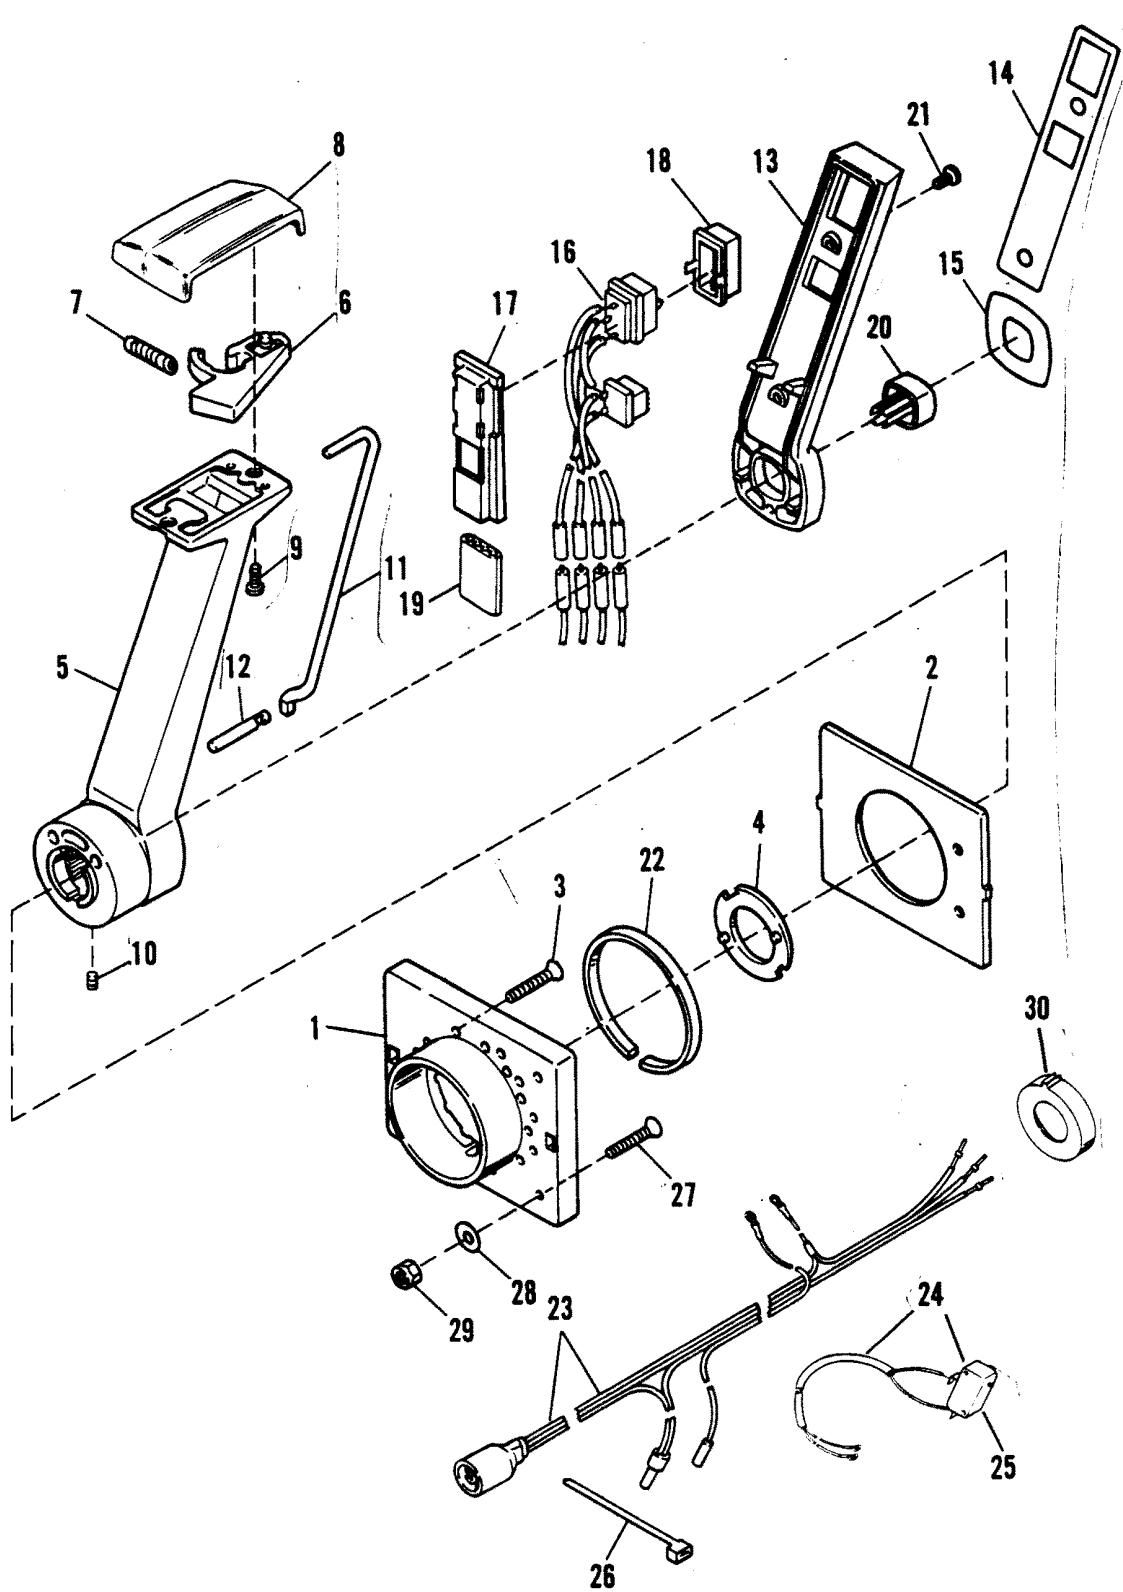

REMOTE CONTROL ASSY

REMOTE CONTROL ASSY

REF. NO.	PART NO.	SYM.	QTY.	DESCRIPTION
-	90221A2		-	REMOTE CONTROL QUANTITIES: (90221A2) - 1, (88150A7) - 0, (88150A11) - 0, (88150A15) - 0, (88150A17) - 0
-	88150A7		-	REMOTE CONTROL QUANTITIES: (90221A2) - 0, (88150A7) - 1, (88150A11) - 0, (88150A15) - 0, (88150A17) - 0
-	88150A11		-	REMOTE CONTROL QUANTITIES: (90221A2) - 0, (88150A7) - 0, (88150A11) - 1, (88150A15) - 0, (88150A17) - 0
-	88150A15		-	REMOTE CONTROL QUANTITIES: (90221A2) - 0, (88150A7) - 0, (88150A11) - 0, (88150A15) - 1, (88150A17) - 0
-	88150A17		-	REMOTE CONTROL (175 SKI) QUANTITIES: (90221A2) - 0, (88150A7) - 0, (88150A11) - 0, (88150A15) - 0, (88150A17) - 1
1	87542T		-	BEZEL QUANTITIES: (90221A2) - 1, (88150A7) - 1, (88150A11) - 1, (88150A15) - 1, (88150A17) - 1
2	37-13530-28		-	DECAL (QUICKSILVER) QUANTITIES: (90221A2) - 1, (88150A7) - 1, (88150A11) - 1, (88150A15) - 1, (88150A17) - 1
3	10-96954		-	SCREW (1-3/8") QUANTITIES: (90221A2) - 4, (88150A7) - 4, (88150A11) - 4, (88150A15) - 4, (88150A17) - 4
4	53-94181		-	LOCK RING QUANTITIES: (90221A2) - 1, (88150A7) - 1, (88150A11) - 1, (88150A15) - 1, (88150A17) - 1
5	88314A13		-	CONTROL HANDLE QUANTITIES: (90221A2) - 1, (88150A7) - 1, (88150A11) - 1, (88150A15) - 1, (88150A17) - 1
6	93487--1		-	TRIGGER QUANTITIES: (90221A2) - 1, (88150A7) - 1, (88150A11) - 1, (88150A15) - 1, (88150A17) - 1
7	24-85891		-	SPRING QUANTITIES: (90221A2) - 1, (88150A7) - 1, (88150A11) - 1, (88150A15) - 1, (88150A17) - 1
8	85894		-	CAP QUANTITIES: (90221A2) - 1, (88150A7) - 1, (88150A11) - 1, (88150A15) - 1, (88150A17) - 1
9	10-70332		-	SCREW, CAP (1/2") QUANTITIES: (90221A2) - 2, (88150A7) - 2, (88150A11) - 2, (88150A15) - 2, (88150A17) - 2
10	10-91051		-	SCREW, SET (5/16-18 THREAD) QUANTITIES: (90221A2) - 1, (88150A7) - 1, (88150A11) - 1, (88150A15) - 1, (88150A17) - 1
11	87708		-	ROD QUANTITIES: (90221A2) - 1, (88150A7) - 1, (88150A11) - 1, (88150A15) - 1, (88150A17) - 1
12	17-87724		-	LOCK PIN QUANTITIES: (90221A2) - 1, (88150A7) - 1, (88150A11) - 1, (88150A15) - 1, (88150A17) - 1
13	87569--1		-	COVER QUANTITIES: (90221A2) - 0, (88150A7) - 1, (88150A11) - 0, (88150A15) - 0, (88150A17) - 0
	88434--1		-	COVER QUANTITIES: (90221A2) - 1, (88150A7) - 0, (88150A11) - 1, (88150A15) - 0, (88150A17) - 0
	87569--2		-	COVER QUANTITIES: (90221A2) - 0, (88150A7) - 0, (88150A11) - 0, (88150A15) - 1, (88150A17) - 1
14	37-13530-16		-	DECAL QUANTITIES: (90221A2) - 0, (88150A7) - 1, (88150A11) - 0, (88150A15) - 0, (88150A17) - 0
	37-13530-12		-	DECAL QUANTITIES: (90221A2) - 1, (88150A7) - 0, (88150A11) - 1, (88150A15) - 0, (88150A17) - 0
	37-13530-26		-	DECAL QUANTITIES: (90221A2) - 0, (88150A7) - 0, (88150A11) - 0, (88150A15) - 1, (88150A17) - 0
	37-13530-27		-	DECAL QUANTITIES: (90221A2) - 0, (88150A7) - 0, (88150A11) - 0, (88150A15) - 0, (88150A17) - 1
15	37-13530--3		-	DECAL QUANTITIES: (90221A2) - 1, (88150A7) - 1, (88150A11) - 1, (88150A15) - 1, (88150A17) - 1

CONTINUED ON NEXT PAGE ➡