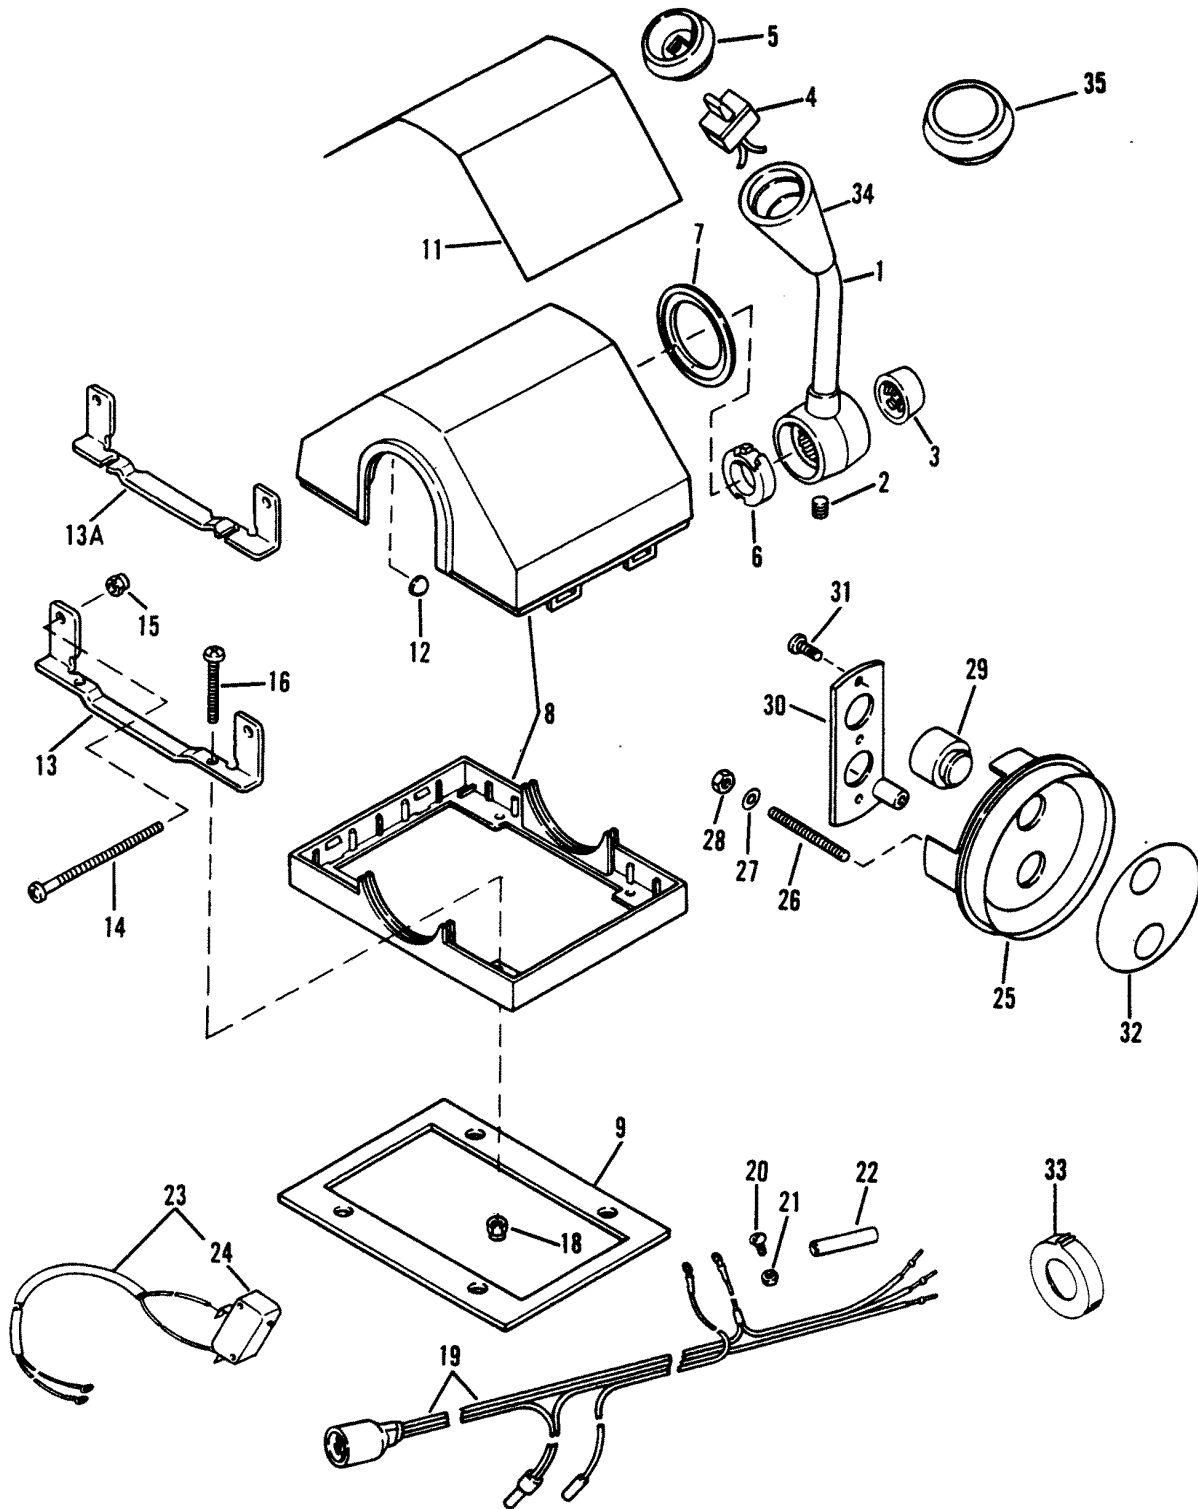

REMOTE CONTROL ASSEMBLY (88688A15, A16)

REMOTE CONTROL ASSEMBLY (88688A15, A16)

REF. NO.	PART NO.	SYM.	QTY.	DESCRIPTION
-	88688A15		-	REMOTE CONTROL (POWER TRIM) QUANTITIES: (88688A15) - 1, (88688A16) - 0
-	8868A16		-	REMOTE CONTROL (NON-POWER TRIM) QUANTITIES: (88688A15) - 0, (88688A16) - 1
1	92744A2		-	CONTROL HANDLE QUANTITIES: (88688A15) - 2, (88688A16) - 0
	88921A7		-	CONTROL HANDLE QUANTITIES: (88688A15) - 0, (88688A16) - 2
2	10-91051		-	SET SCREW QUANTITIES: (88688A15) - 2, (88688A16) - 2
3	89018		-	BUTTON QUANTITIES: (88688A15) - 2, (88688A16) - 2
4	87-92484		-	PADDLE SWITCH QUANTITIES: (88688A15) - 2, (88688A16) - 0
5	92741		-	CAP QUANTITIES: (88688A15) - 2, (88688A16) - 0
6	814322		-	ROTATOR QUANTITIES: (88688A15) - 2, (88688A16) - 0
7	88568		-	DISC QUANTITIES: (88688A15) - 2, (88688A16) - 2
8	14388A2		-	COVER QUANTITIES: (88688A15) - 1, (88688A16) - 1
9	27-14387		-	GASKET QUANTITIES: (88688A15) - 1, (88688A16) - 1
11	37-13530-11		-	DECAL QUANTITIES: (88688A15) - 1, (88688A16) - 1
12	98529		-	BUMPER QUANTITIES: (88688A15) - 2, (88688A16) - 2
13	88717		-	BRACKET (DESIGN I) QUANTITIES: (88688A15) - 2, (88688A16) - 2
13A	14385		-	BRACKET (DESIGN II) QUANTITIES: (88688A15) - 2, (88688A16) - 2
14	10-89043		-	SCREW (4") QUANTITIES: (88688A15) - 2, (88688A16) - 2
15	11-29488		-	NUT QUANTITIES: (88688A15) - 2, (88688A16) - 2
16	10-66687		-	SCREW QUANTITIES: (88688A15) - 4, (88688A16) - 4
18	11-42290		-	NUT QUANTITIES: (88688A15) - 4, (88688A16) - 4
19	84-92722A20		-	WIRING HARNESS ASSEMBLY QUANTITIES: (88688A15) - 2, (88688A16) - 0
20	10-24231		-	SCREW QUANTITIES: (88688A15) - 8, (88688A16) - 0
21	11-27164		-	NUT QUANTITIES: (88688A15) - 8, (88688A16) - 0
22	85-62359--4		-	SLEEVE QUANTITIES: (88688A15) - 8, (88688A16) - 0
23	87-86320A7		-	SWITCH AND HARNESS ASSEMBLY QUANTITIES: (88688A15) - 2, (88688A16) - 2
24	87-86320		-	MICRO-SWITCH QUANTITIES: (88688A15) - 2, (88688A16) - 2
25	76426		-	PANEL (2-BUTTON) QUANTITIES: (88688A15) - 1, (88688A16) - 0
26	16-55422		-	STUD QUANTITIES: (88688A15) - 2, (88688A16) - 0
27	12-24676		-	WASHER QUANTITIES: (88688A15) - 2, (88688A16) - 0
28	11-45076		-	NUT QUANTITIES: (88688A15) - 2, (88688A16) - 0
29	55738A1		-	PUSH BUTTON SWITCH ASSEMBLY QUANTITIES: (88688A15) - 2, (88688A16) - 0
30	77642		-	PLATE QUANTITIES: (88688A15) - 1, (88688A16) - 0

CONTINUED ON NEXT PAGE ➡