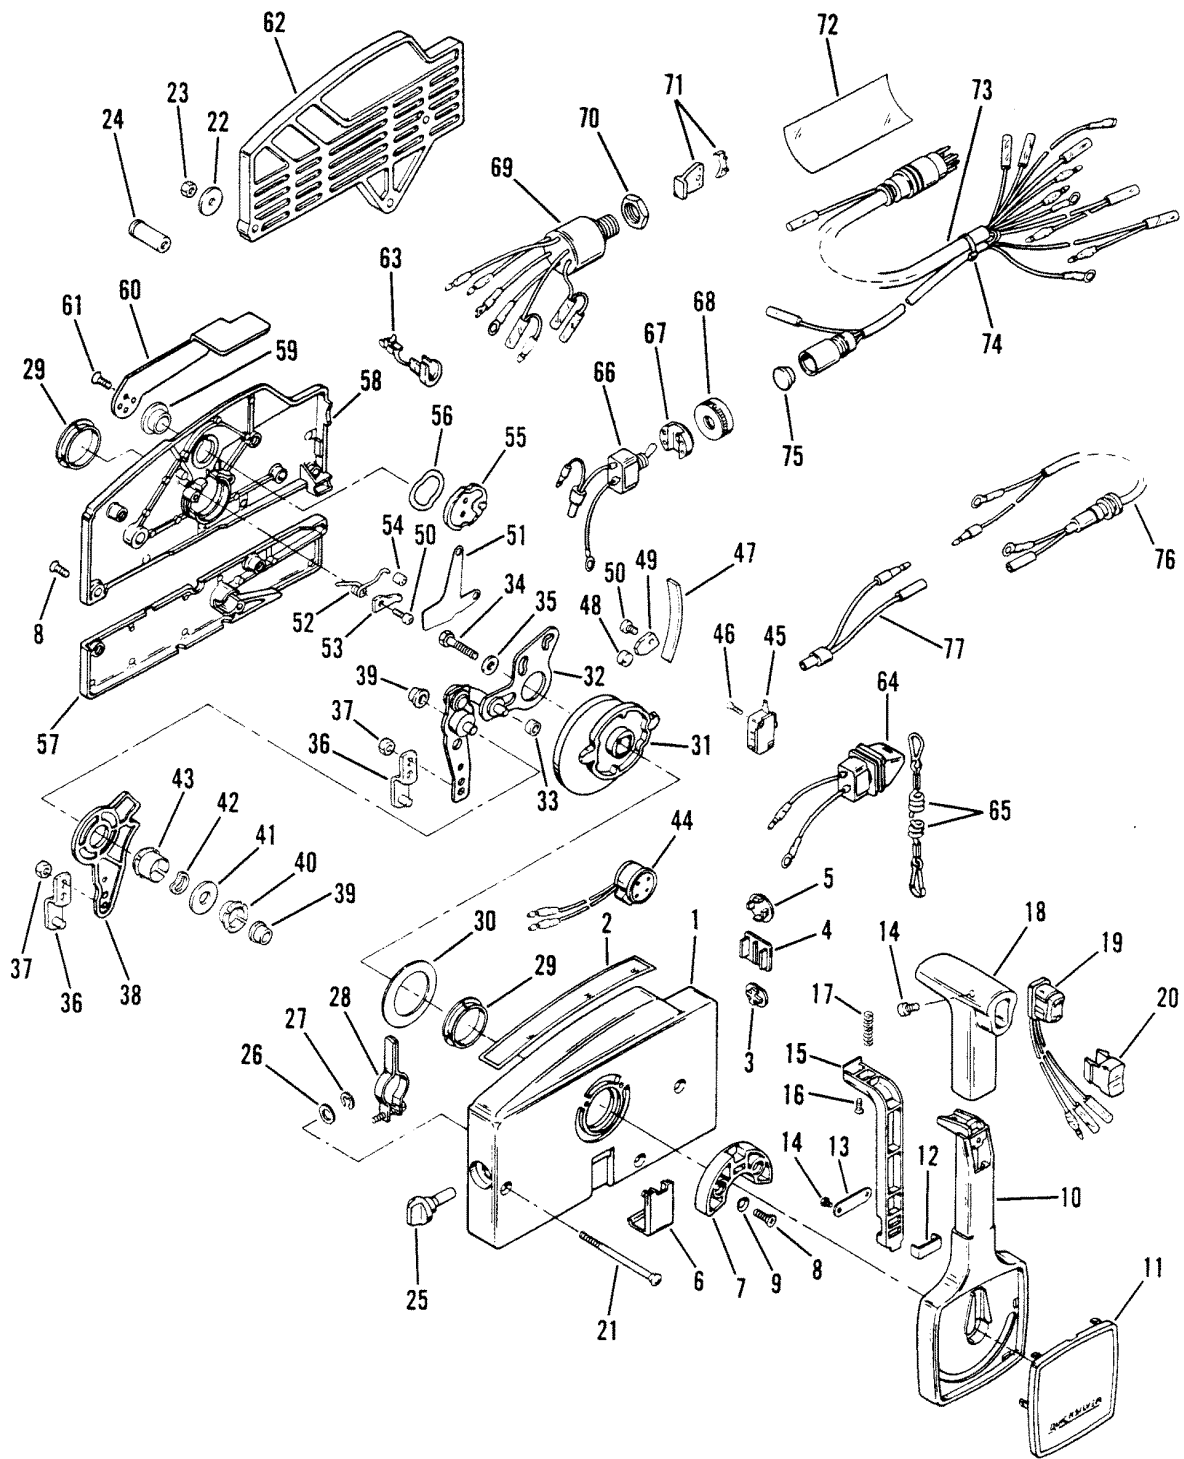

COMMANDER 2000 REMOTE CONTROL

COMMANDER 2000 REMOTE CONTROL

REF. NO.	PART NO.	SYM.	QTY.	DESCRIPTION
44	816492A1		-	ALARM ASSEMBLY QUANTITIES: (16900A15) - 1, (16900A20) - 1, (16901A15) - 1, (16902A15) - 0, (16903A20) - 0, (16904A15) - 0, (16905A20) - 0, (16906A15) - 0, (16907A15) - 0, (16908A1) - 0
45	87-17277		-	SWITCH QUANTITIES: (16900A15) - 1, (16900A20) - 1, (16901A15) - 1, (16902A15) - 1, (16903A20) - 0, (16904A15) - 1, (16905A20) - 0, (16906A15) - 1, (16907A15) - 1, (16908A1) - 0
46	10-16926		-	SCREW QUANTITIES: (16900A15) - 2, (16900A20) - 2, (16901A15) - 2, (16902A15) - 2, (16903A20) - 0, (16904A15) - 2, (16905A20) - 0, (16906A15) - 2, (16907A15) - 2, (16908A1) - 0
47	24-16882		-	SPRING QUANTITIES: (16900A15) - 5, (16900A20) - 5, (16901A15) - 5, (16902A15) - 5, (16903A20) - 5, (16904A15) - 5, (16905A20) - 5, (16906A15) - 5, (16907A15) - 5, (16908A1) - 5
48	16879		-	ROLLER QUANTITIES: (16900A15) - 1, (16900A20) - 1, (16901A15) - 1, (16902A15) - 1, (16903A20) - 1, (16904A15) - 1, (16905A20) - 1, (16906A15) - 1, (16907A15) - 1, (16908A1) - 1
49	16880		-	CLIP QUANTITIES: (16900A15) - 1, (16900A20) - 1, (16901A15) - 1, (16902A15) - 1, (16903A20) - 1, (16904A15) - 1, (16905A20) - 1, (16906A15) - 1, (16907A15) - 1, (16908A1) - 1
50	10-16889		-	SCREW QUANTITIES: (16900A15) - 2, (16900A20) - 2, (16901A15) - 2, (16902A15) - 2, (16903A20) - 2, (16904A15) - 2, (16905A20) - 2, (16906A15) - 2, (16907A15) - 2, (16908A1) - 2
51	17685		-	SEPARATOR QUANTITIES: (16900A15) - 1, (16900A20) - 1, (16901A15) - 0, (16902A15) - 0, (16903A20) - 0, (16904A15) - 0, (16905A20) - 0, (16906A15) - 1, (16907A15) - 0, (16908A1) - 0
52	24-16888		-	SPRING QUANTITIES: (16900A15) - 1, (16900A20) - 1, (16901A15) - 1, (16902A15) - 1, (16903A20) - 1, (16904A15) - 1, (16905A20) - 1, (16906A15) - 1, (16907A15) - 1, (16908A1) - 1
53	16886		-	CLIP QUANTITIES: (16900A15) - 1, (16900A20) - 1, (16901A15) - 1, (16902A15) - 1, (16903A20) - 1, (16904A15) - 1, (16905A20) - 1, (16906A15) - 1, (16907A15) - 1, (16908A1) - 1
54	16884		-	ROLLER QUANTITIES: (16900A15) - 1, (16900A20) - 1, (16901A15) - 1, (16902A15) - 1, (16903A20) - 1, (16904A15) - 1, (16905A20) - 1, (16906A15) - 1, (16907A15) - 1, (16908A1) - 1
55	16883		-	DRUM ASSEMBLY QUANTITIES: (16900A15) - 1, (16900A20) - 1, (16901A15) - 1, (16902A15) - 1, (16903A20) - 1, (16904A15) - 1, (16905A20) - 1, (16906A15) - 1, (16907A15) - 1, (16908A1) - 1
56	13-16922		-	WAVE WASHER QUANTITIES: (16900A15) - 1, (16900A20) - 1, (16901A15) - 1, (16902A15) - 1, (16903A20) - 1, (16904A15) - 1, (16905A20) - 1, (16906A15) - 1, (16907A15) - 1, (16908A1) - 1

CONTINUED ON NEXT PAGE ➡