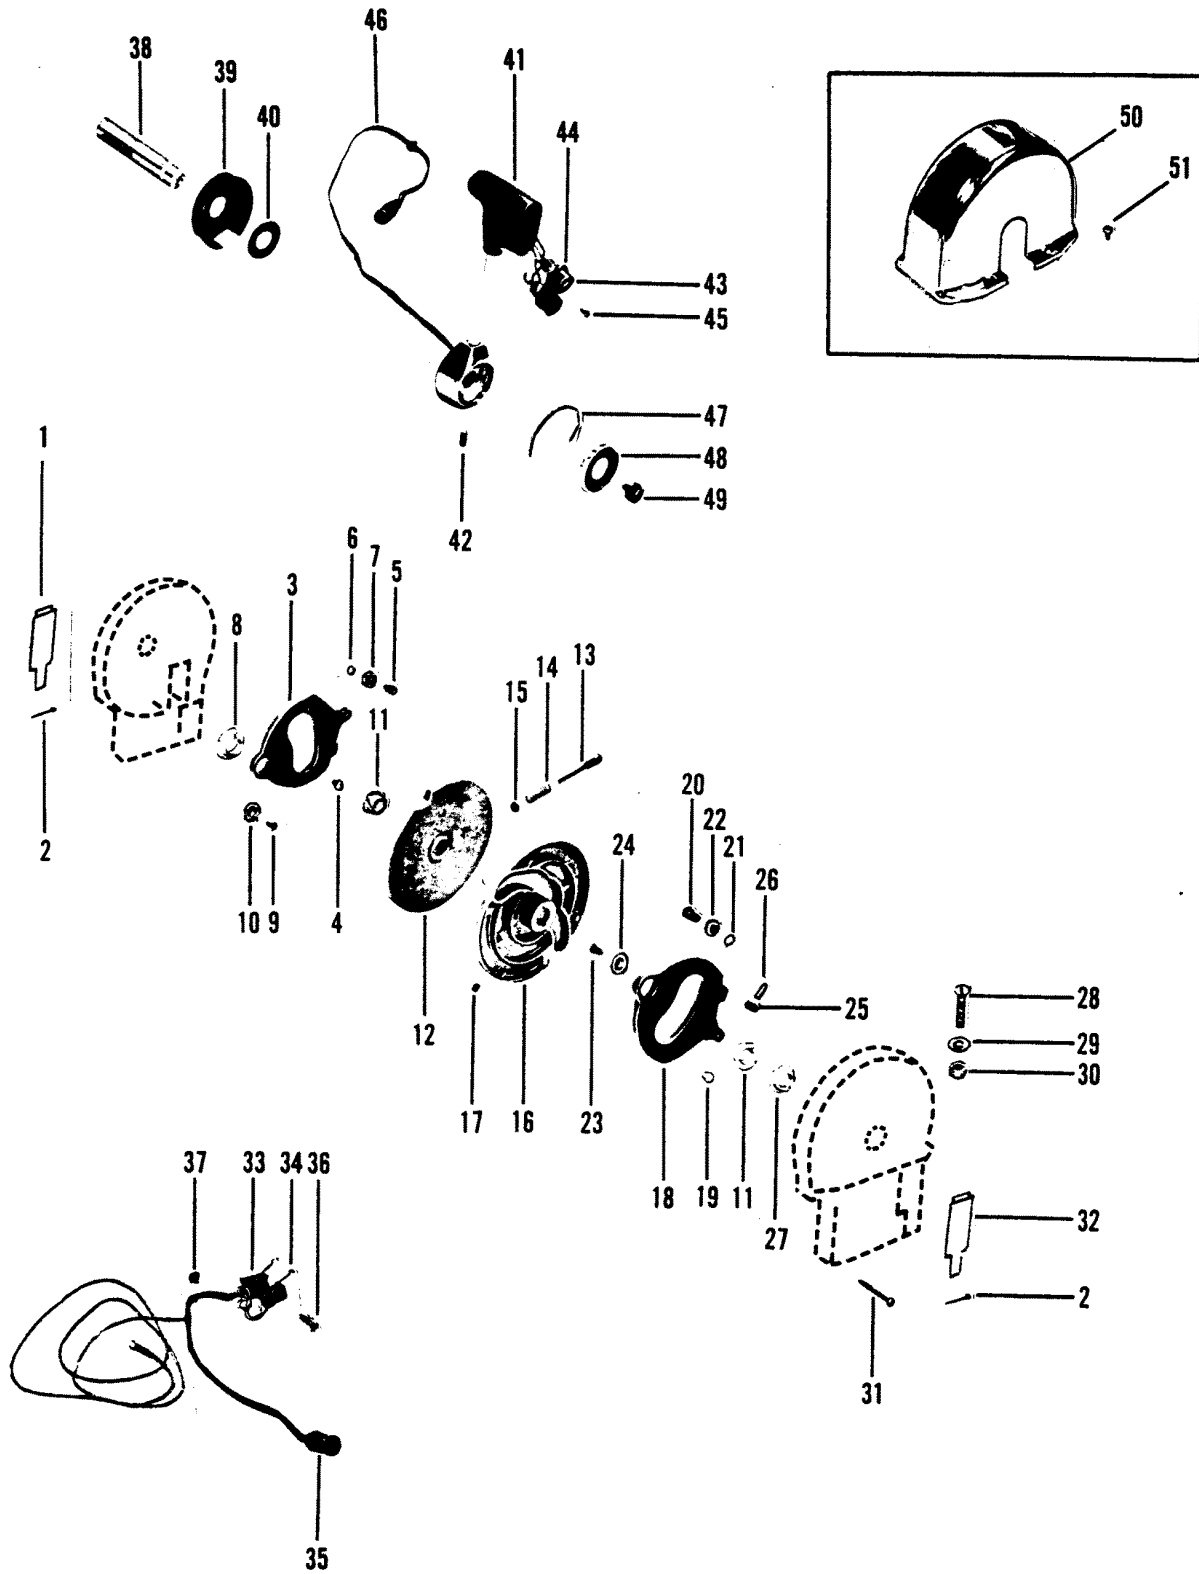

REMOTE CONTROL ASSY (74578A2)

PAGE 22

REMOTE CONTROLS VOL. 1

REMOTE CONTROL ASSY (74578A2)

REF. NO.	PART NO.	SYM.	QTY.	DESCRIPTION
-	74578A2		1	REMOTE CONTROL ASSEMBLY
1	38749		1	COVER (STARBOARD)
2	18-32857		2	COTTER PIN
3	70135A3		1	LEVER ASSEMBLY
4	19-58776		2	PLUG
5	N.S.S.		2	PIN
6	N.S.S.		2	NUT
7	60784		2	CAM ROLLER
8	23-33589		1	BUSHING (5/8" I.D.)
9	10-85072		1	SCREW (1/2")
10	12-34675		1	WASHER
11	23-37593		2	BUSHING (11/16" I.D.)
12	NLA	■	1	SHIFT CAM
13	17-37599A2		1	PIN ASSEMBLY
14	24-38872		1	SPRING
15	13-39317		1	FASTENER
16	37608		1	THROTTLE CAM
17	NLA	■	1	SET SCREW
18	70135A3		1	LEVER ASSEMBLY
19	19-58776		1	PLUG
20	N.S.S.		1	PIN
21	N.S.S.		1	NUT
22	60784		1	CAM ROLLER
23	10-85072		1	SCREW (1/2")
24	12-34675		1	WASHER
25	17-37801		2	PIN
26	18-37809		3	HAIR PIN
27	23-33589		1	BUSHING (5/8" I.D.)
28	10-68848		4	SCREW (1-1/2")
29	12-24664		4	WASHER
30	11-20361		4	NUT
31	NLA	■	4	SCREW (1-3/4")
32	38750		1	COVER (PORT)
33	87-70024		1	SWITCH
34	87-68854		1	SWITCH
35	NLA	■	1	WIRING HARNESS
36	NLA	■	2	SCREW
37	54-20387		1	CLAMP
38	N.S.S.		1	SHAFT ASSEMBLY
39	NLA	■	1	COVER
40	NLA	■	1	GASKET
41	N.S.S.		1	CONTROL HANDLE

■ = NO LONGER AVAILABLE

CONTINUED ON NEXT PAGE ➡