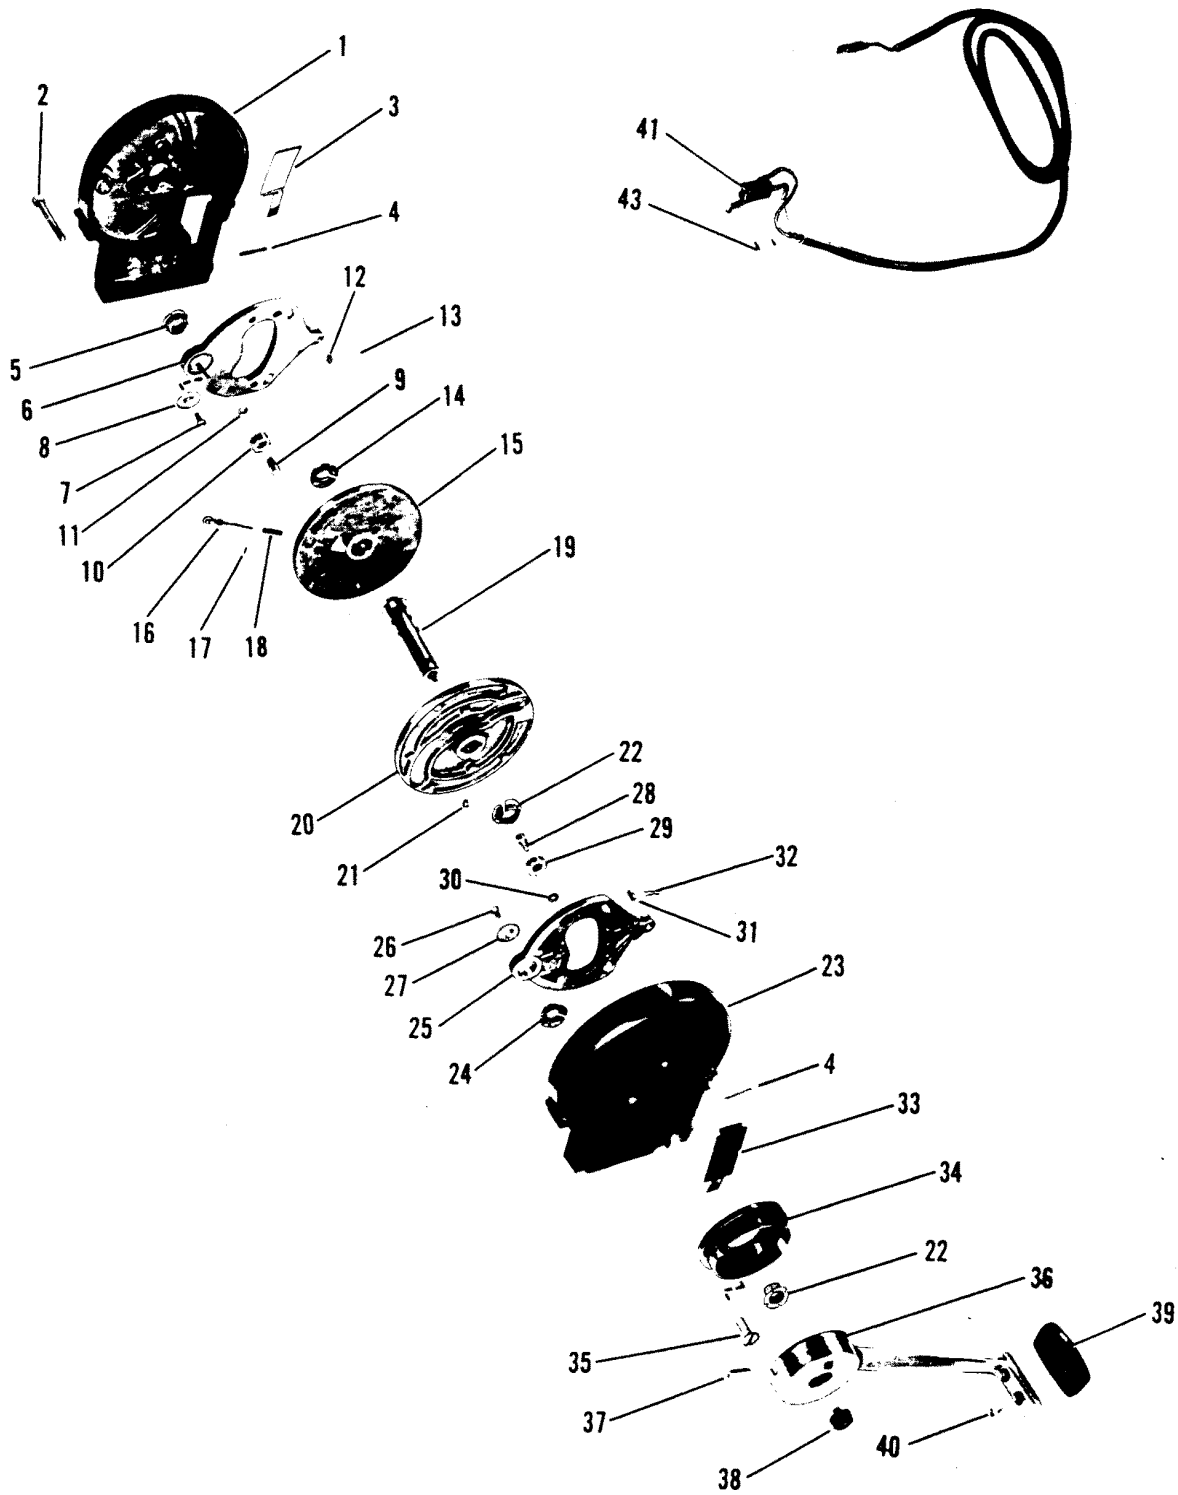

REMOTE CONTROL ASSY (37782A1, A2)

REMOTE CONTROL ASSY (37782A1, A2)

REF. NO.	PART NO.	SYM.	QTY.	DESCRIPTION
-	37782A1		1	REMOTE CONTROL ASSEMBLY (STARBOARD)
-	37782A2		1	REMOTE CONTROL ASSEMBLY (PORT)
1	37783		1	HOUSING (STARBOARD)
	N.S.S.		1	HOUSING (PORT)
2	NLA	■	4	SCREW
3	38749		1	COVER (STARBOARD)
4	18-32857		2	COTTER PIN
5	23-33589		1	BUSHING (5/8" I.D.)
6	70135A3		1	SHIFT LEVER
7	10-85072		1	SCREW
8	12-34675		1	WASHER
9	N.S.S.		2	PIN
10	60784		2	CAM ROLLER
11	N.S.S.		2	NUT
12	17-37801		1	PIN
13	18-37809		1	PIN
14	23-37593		1	BUSHING (11/16" I.D.)
15	NLA	■	1	SHIFT CAM
16	17-37599A2		1	PIN ASSEMBLY
17	13-39317		1	FASTENER
18	24-38872		1	SPRING
19	37832A3		1	SHAFT ASSEMBLY
20	37608		1	THROTTLE CAM
21	NLA	■	1	SET SCREW
22	23-37593		2	BUSHING (11/16" I.D.)
23	37784		1	HOUSING (PORT - USE WITH 37782A1)
	NLA	■	1	HOUSING (PORT - USE WITH 37782A2)
24	23-33589		1	BUSHING (5/8" I.D.)
25	70135A3		1	THROTTLE LEVER
26	10-85072		1	SCREW
27	12-34675		1	WASHER
28	N.S.S.		1	PIN
29	60784		1	CAM ROLLER
30	N.S.S.		1	NUT
31	17-37801		1	PIN
32	18-37809		2	PIN
33	38750		1	COVER (PORT)
34	56765		1	BEZEL
35	10-62577		3	SCREW (7/8")
	10-62576		3	SCREW (1-1/8")
36	37822		1	CONTROL HANDLE
37	10-37805		1	SET SCREW

■ = NO LONGER AVAILABLE

CONTINUED ON NEXT PAGE ➡