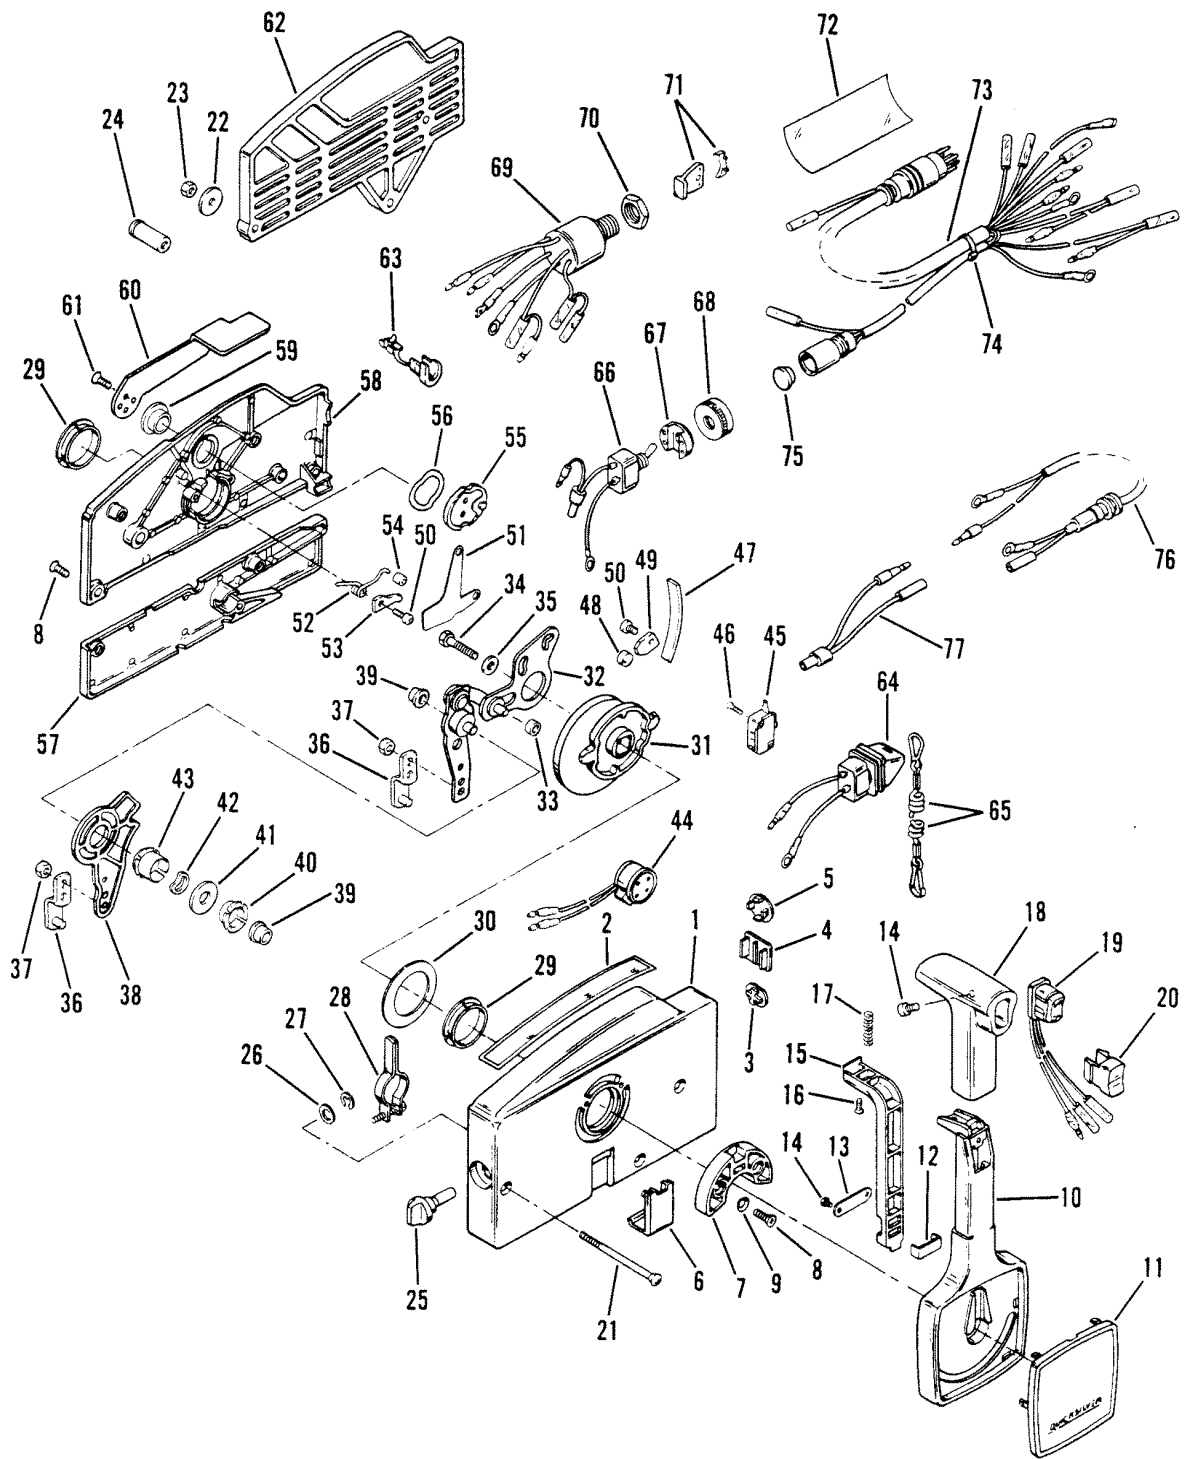

COMMANDER 2000 REMOTE CONTROL

COMMANDER 2000 REMOTE CONTROL

REF. NO.	PART NO.	SYM.	QTY.	DESCRIPTION
6	16917		-	COVER QUANTITIES: (16900A15) - 1, (16900A20) - 1, (16901A15) - 1, (16902A15) - 1, (16903A20) - 1, (16904A15) - 1, (16905A20) - 1, (16906A15) - 1, (16907A15) - 1, (16908A1) - 1
7	16899		-	HOLDER QUANTITIES: (16900A15) - 1, (16900A20) - 1, (16901A15) - 1, (16902A15) - 1, (16903A20) - 1, (16904A15) - 1, (16905A20) - 1, (16906A15) - 1, (16907A15) - 1, (16908A1) - 1
8	10-40118107		-	SCREW QUANTITIES: (16900A15) - 7, (16900A20) - 7, (16901A15) - 7, (16902A15) - 7, (16903A20) - 7, (16904A15) - 7, (16905A20) - 7, (16906A15) - 7, (16907A15) - 7, (16908A1) - 7
9	13-16923		-	WASHER QUANTITIES: (16900A15) - 2, (16900A20) - 2, (16901A15) - 2, (16902A15) - 2, (16903A20) - 2, (16904A15) - 2, (16905A20) - 2, (16906A15) - 2, (16907A15) - 2, (16908A1) - 2
10	16913T		-	HAND LEVER QUANTITIES: (16900A15) - 1, (16900A20) - 1, (16901A15) - 1, (16902A15) - 1, (16903A20) - 1, (16904A15) - 1, (16905A20) - 1, (16906A15) - 1, (16907A15) - 1, (16908A1) - 1
11	16916A1		-	CAP ASSEMBLY QUANTITIES: (16900A15) - 1, (16900A20) - 1, (16901A15) - 1, (16902A15) - 1, (16903A20) - 1, (16904A15) - 1, (16905A20) - 1, (16906A15) - 1, (16907A15) - 1, (16908A1) - 1
12	17021		-	CLIP QUANTITIES: (16900A15) - 1, (16900A20) - 1, (16901A15) - 0, (16902A15) - 0, (16903A20) - 0, (16904A15) - 0, (16905A20) - 0, (16906A15) - 1, (16907A15) - 0, (16908A1) - 0
13	16921		-	BRACKET QUANTITIES: (16900A15) - 1, (16900A20) - 1, (16901A15) - 1, (16902A15) - 1, (16903A20) - 1, (16904A15) - 1, (16905A20) - 1, (16906A15) - 1, (16907A15) - 1, (16908A1) - 1
14	10-16878		-	SCREW QUANTITIES: (16900A15) - 3, (16900A20) - 3, (16901A15) - 2, (16902A15) - 2, (16903A20) - 2, (16904A15) - 2, (16905A20) - 2, (16906A15) - 3, (16907A15) - 2, (16908A1) - 2
15	16915		-	LOCK ARM QUANTITIES: (16900A15) - 1, (16900A20) - 1, (16901A15) - 1, (16902A15) - 1, (16903A20) - 1, (16904A15) - 1, (16905A20) - 1, (16906A15) - 1, (16907A15) - 1, (16908A1) - 1
16	10-16881		-	SCREW QUANTITIES: (16900A15) - 2, (16900A20) - 2, (16901A15) - 2, (16902A15) - 2, (16903A20) - 2, (16904A15) - 2, (16905A20) - 2, (16906A15) - 2, (16907A15) - 2, (16908A1) - 1
17	24-16924		-	SPRING QUANTITIES: (16900A15) - 1, (16900A20) - 1, (16901A15) - 1, (16902A15) - 1, (16903A20) - 1, (16904A15) - 1, (16905A20) - 1, (16906A15) - 1, (16907A15) - 1, (16908A1) - 1
18	16914		-	GRIP QUANTITIES: (16900A15) - 1, (16900A20) - 1, (16901A15) - 1, (16902A15) - 1, (16903A20) - 1, (16904A15) - 1, (16905A20) - 1, (16906A15) - 1, (16907A15) - 1, (16908A1) - 1

CONTINUED ON NEXT PAGE ➡