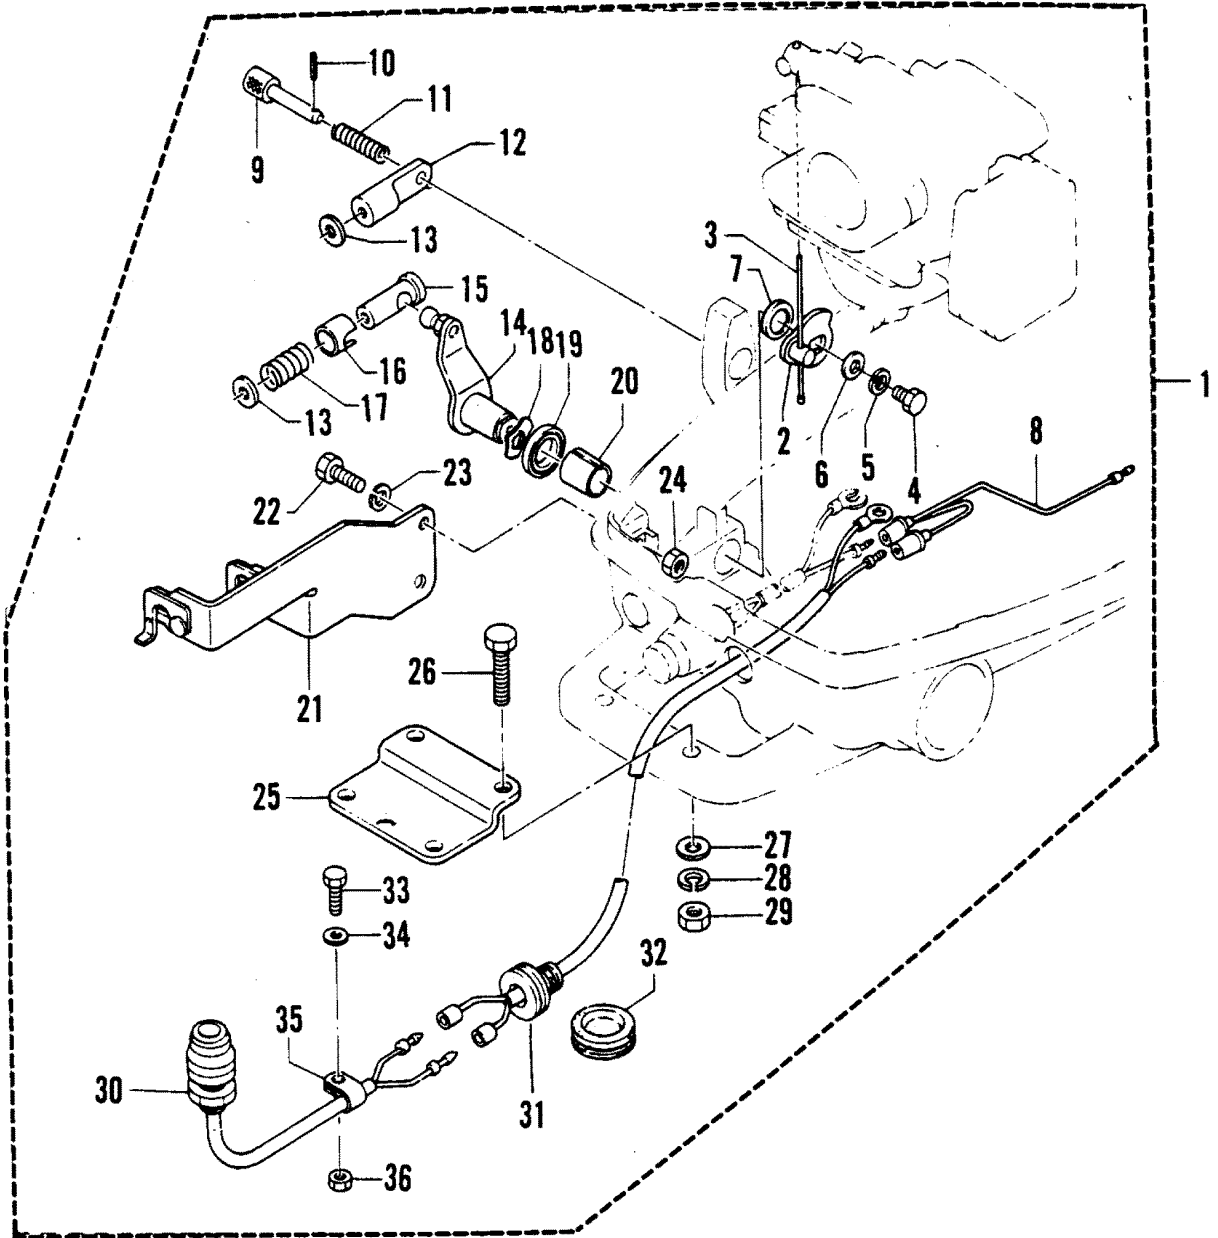

ATTACHING KIT-REMOTE CONTROL (16840A2)

ATTACHING KIT-REMOTE CONTROL (16840A2)

REF. NO.	PART NO.	SYM.	QTY.	DESCRIPTION
1	16840A2		1	REMOTE CONTROL ATTACHING KIT
2	16848		1	LEVER
3	17034		1	THROTTLEWIRE
4	10-16223		1	BOLT
5	13-40025--6		1	LOCKWASHER
6	12-16237		1	WASHER
7	23-16849		1	COLLAR
8	84-17035		1	HARNESS (DUAL STOP SWITCH)
9	17-17031		1	LOCK PIN
10	17-17033		1	PIN
11	24-17032		1	SPRING
12	17030		1	SLEEVEE
13	12-17029		2	WASHER
14	16847		1	THROTTLE LEVER
15	17026		1	BRACKET
16	17027		1	CAP
17	24-17028		1	SPRING
18	13-16221		1	LOCKWASHER
19	26-16219		1	SEAL
20	23-16220		1	BUSHING
21	17023		1	BRACKET
22	10-16832		2	BOLT
23	13-40025--6		2	LOCKWASHER
24	11-40021--2		2	NUT
25	17024		1	STEERING HOOK PLATE
26	10-40003-54		2	BOLT
27	12-16192		2	WASHER
28	13-17025		2	LOCKWASHER
29	11-40021--3		2	NUT
30	87-17171		1	STOP SWITCH
31	84-17162		1	HARNESS (5.9M)
32	25-16226		1	GROMMET
33	10-17174		1	BOLT
34	12-16080		1	WASHER
35	54-17169		1	CLAMP
36	11-40021--1		1	NUT