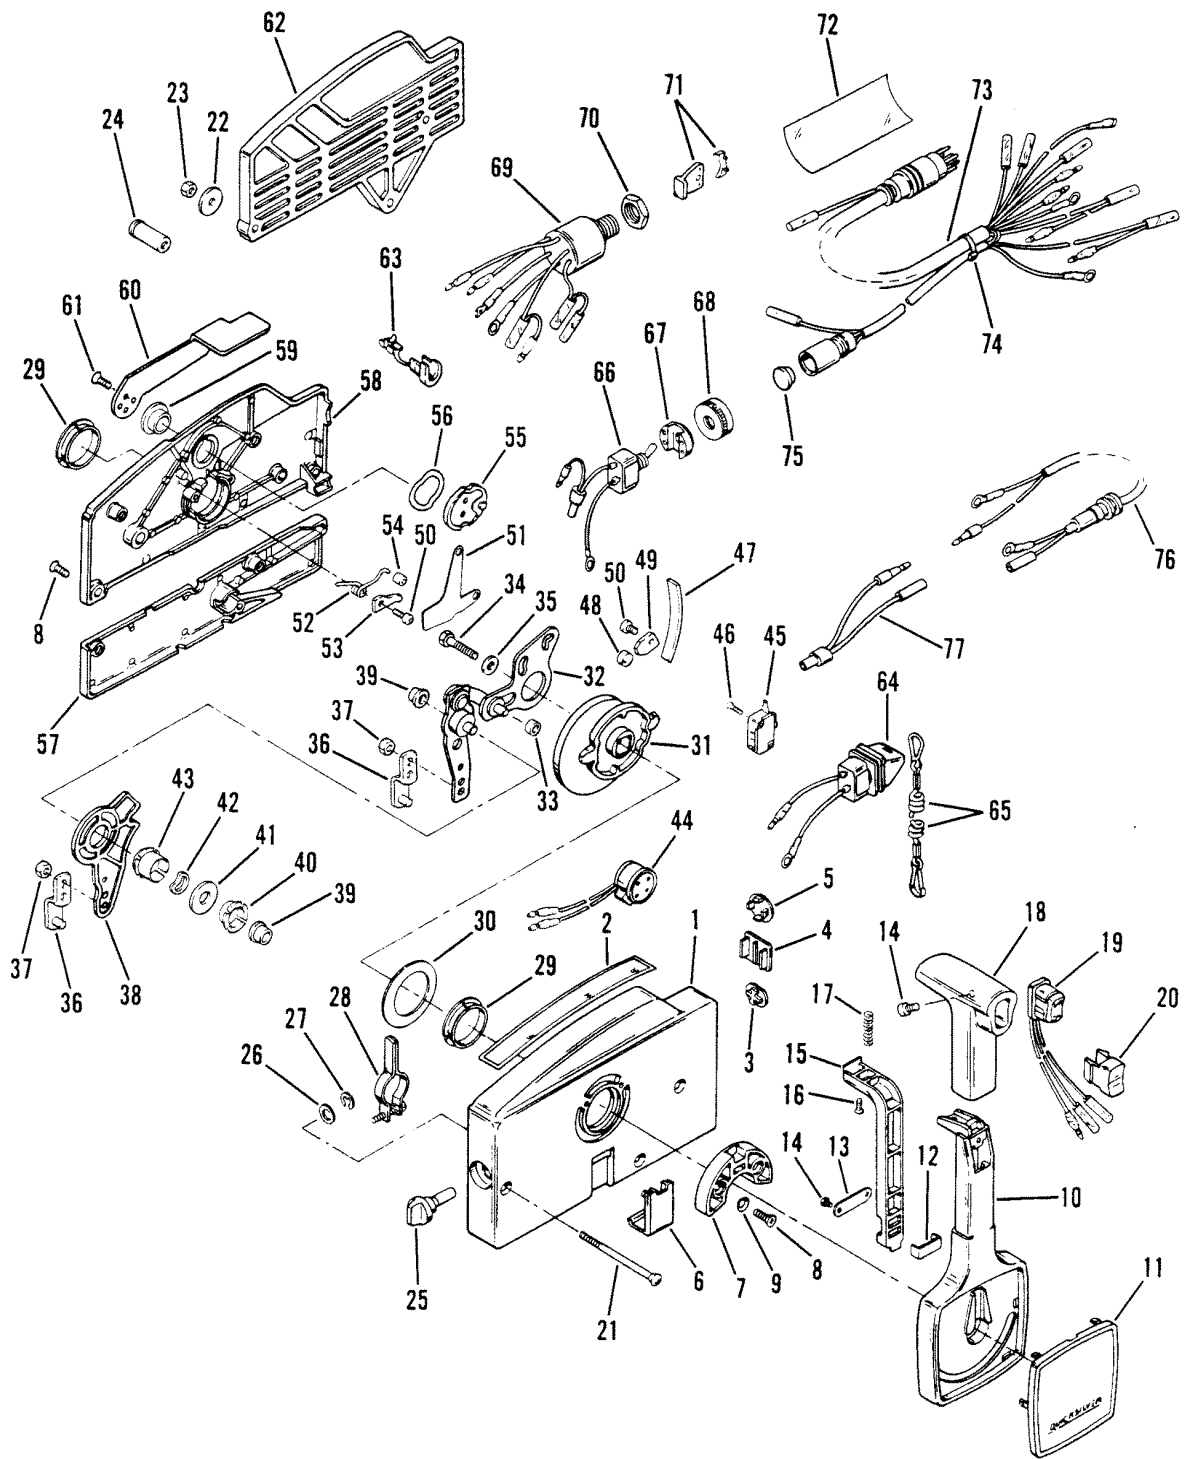

COMMANDER 2000 REMOTE CONTROL

COMMANDER 2000 REMOTE CONTROL

REF. NO.	PART NO.	SYM.	QTY.	DESCRIPTION
57	16912T		-	COVER (BOTTOM) QUANTITIES: (16900A15) - 1, (16900A20) - 1, (16901A15) - 1, (16902A15) - 1, (16903A20) - 1, (16904A15) - 1, (16905A20) - 1, (16906A15) - 1, (16907A15) - 1, (16908A1) - 1
58	16911T		-	COVER (TOP) QUANTITIES: (16900A15) - 1, (16900A20) - 1, (16901A15) - 1, (16902A15) - 1, (16903A20) - 1, (16904A15) - 1, (16905A20) - 1, (16906A15) - 1, (16907A15) - 1, (16908A1) - 1
59	23-16887		-	BEARING (.81" I.D.) QUANTITIES: (16900A15) - 1, (16900A20) - 1, (16901A15) - 1, (16902A15) - 1, (16903A20) - 1, (16904A15) - 1, (16905A20) - 1, (16906A15) - 1, (16907A15) - 1, (16908A1) - 1
60	16919A1		-	LEVER ASSEMBLY QUANTITIES: (16900A15) - 1, (16900A20) - 1, (16901A15) - 1, (16902A15) - 1, (16903A20) - 1, (16904A15) - 1, (16905A20) - 1, (16906A15) - 1, (16907A15) - 1, (16908A1) - 1
61	10-40118106		-	SCREW QUANTITIES: (16900A15) - 2, (16900A20) - 2, (16901A15) - 2, (16902A15) - 2, (16903A20) - 2, (16904A15) - 2, (16905A20) - 2, (16906A15) - 2, (16907A15) - 2, (16908A1) - 2
62	17063T		-	SPACER QUANTITIES: (16900A15) - 1, (16900A20) - 1, (16901A15) - 1, (16902A15) - 1, (16903A20) - 1, (16904A15) - 1, (16905A20) - 1, (16906A15) - 1, (16907A15) - 1, (16908A1) - 1
63	23-71942		-	BUSHING QUANTITIES: (16900A15) - 0, (16900A20) - 0, (16901A15) - 0, (16902A15) - 0, (16903A20) - 1, (16904A15) - 0, (16905A20) - 1, (16906A15) - 0, (16907A15) - 0, (16908A1) - 0
64	87-91941A6		-	STOP SWITCH QUANTITIES: (16900A15) - 1, (16900A20) - 1, (16901A15) - 1, (16902A15) - 1, (16903A20) - 1, (16904A15) - 1, (16905A20) - 1, (16906A15) - 1, (16907A15) - 1, (16908A1) - 0
65	15920A54		-	LANYARD SWITCH QUANTITIES: (16900A15) - 1, (16900A20) - 1, (16901A15) - 1, (16902A15) - 1, (16903A20) - 1, (16904A15) - 1, (16905A20) - 1, (16906A15) - 1, (16907A15) - 1, (16908A1) - 0
66	87-91941A7		-	RUN/OFF SWITCH QUANTITIES: (16900A15) - 0, (16900A20) - 0, (16901A15) - 0, (16902A15) - 0, (16903A20) - 1, (16904A15) - 0, (16905A20) - 1, (16906A15) - 0, (16907A15) - 0, (16908A1) - 0
67	23-88144		-	BUSHING QUANTITIES: (16900A15) - 0, (16900A20) - 0, (16901A15) - 0, (16902A15) - 0, (16903A20) - 1, (16904A15) - 0, (16905A20) - 1, (16906A15) - 0, (16907A15) - 0, (16908A1) - 0
68	29644		-	BEZEL QUANTITIES: (16900A15) - 0, (16900A20) - 0, (16901A15) - 0, (16902A15) - 0, (16903A20) - 1, (16904A15) - 0, (16905A20) - 1, (16906A15) - 0, (16907A15) - 0, (16908A1) - 0
69	87-17009A2	†	-	SWITCH QUANTITIES: (16900A15) - 1, (16900A20) - 1, (16901A15) - 1, (16902A15) - 1, (16903A20) - 0, (16904A15) - 1, (16905A20) - 0, (16906A15) - 1, (16907A15) - 1, (16908A1) - 0

† = SEE (REMOTE CONTROL ASSEMBLY "TWO LEVER") FOR KEYS.

CONTINUED ON NEXT PAGE ➡