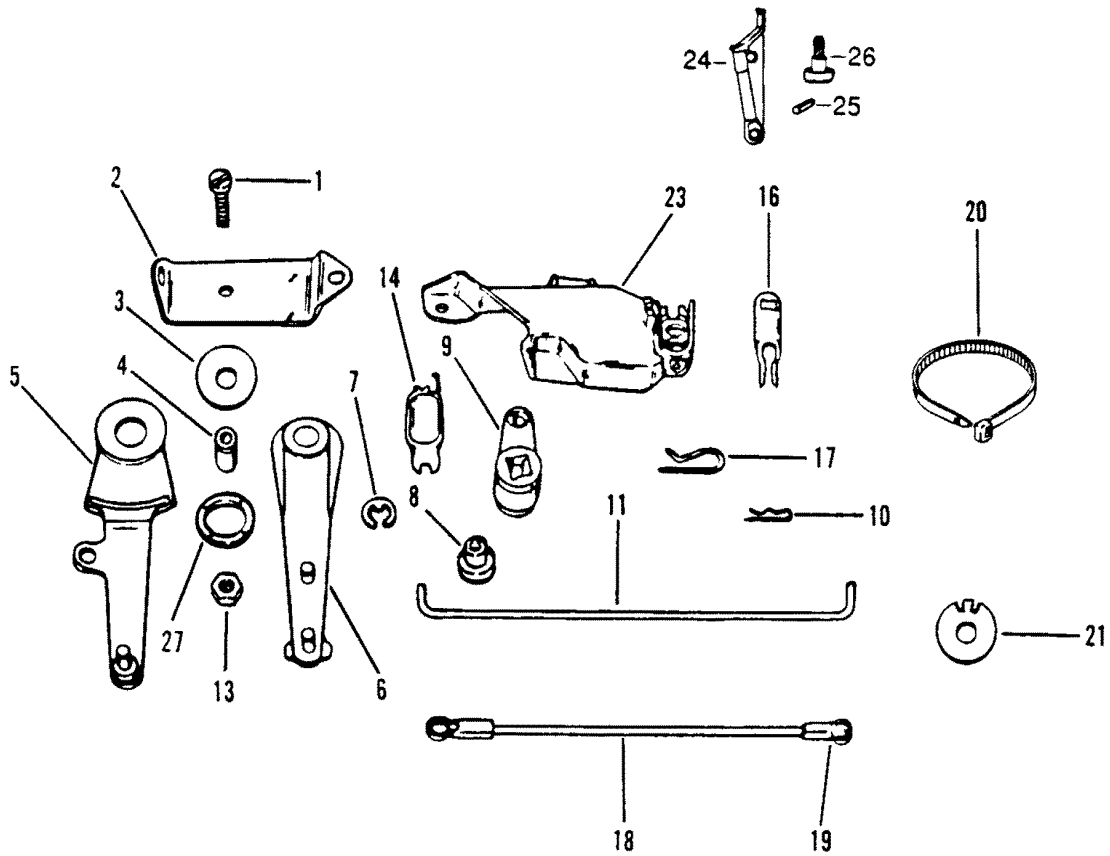

ATTACHING KIT-REMOTE CONTROL (42805A4)

ATTACHING KIT-REMOTE CONTROL (42805A4)

REF. NO.	PART NO.	SYM.	QTY.	DESCRIPTION
-	42805A4		1	REMOTE CONTROL ATTACHING KIT
1	10-40003-32		1	SCREW
2	42809		1	BRACKET
3	12-56681		2	WASHER (1/2 X .203 I.D.)
	12-12132		1	WASHER (1-1/2 X .52 I.D.)
	12-65567		1	WASHER (3/4 X .265 I.D.)
4	23-42806		1	BUSHING
5	42810A8		1	ARM ASSEMBLY
6	42807--1		1	ARM
7	53-61319		1	E-RING
8	23-12136		1	BUSHING
9	42800		1	LEVER
10	18-21071		1	COTTER PIN
11	42741		1	LINK
13	11-40063--4		1	NUT
14	42802--1		1	RETAINER
16	42429--1		2	RETAINER
17	54-11372		1	CLIP
18	19385A2		1	THORTTLE LINK ASSEMBLY
19	19384		1	BALL SOCKET
20	54-816311		AR	STA-STRAP
21	14-11371		1	TAB WASHER
23	42805A3		1	BRACKET ASSEMBLY
24	11373		1	LATCH PIN
25	17-23928		1	ROLL PIN
26	10-42975		1	SCREW
27	13-12134		1	WAVE WASHER