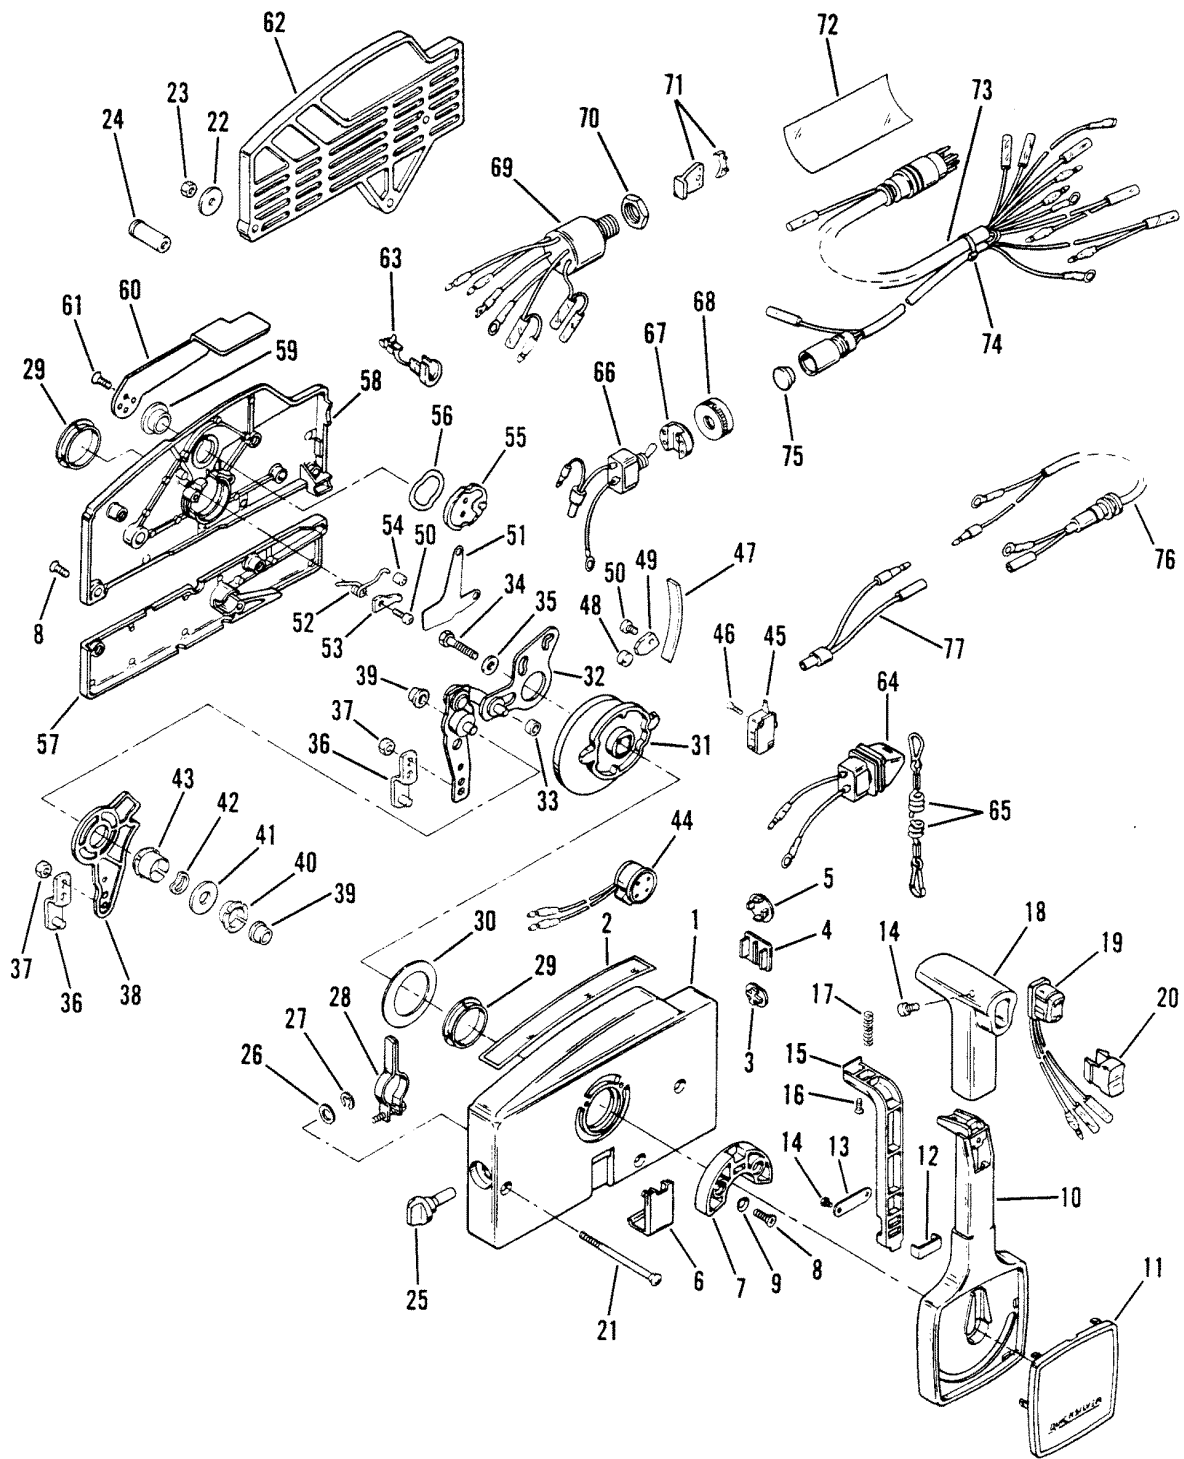

COMMANDER 2000 REMOTE CONTROL

COMMANDER 2000 REMOTE CONTROL

REF. NO.	PART NO.	SYM.	QTY.	DESCRIPTION
32	16893A1		-	PLATE/STUD (PULL THROTTLE) QUANTITIES: (16900A15) - 1, (16900A20) - 1, (16901A15) - 1, (16902A15) - 1, (16903A20) - 1, (16904A15) - 0, (16905A20) - 0, (16906A15) - 1, (16907A15) - 1, (16908A1) - 1
	16894A2		-	PLATE/STUD (PUSH THROTTLE) QUANTITIES: (16900A15) - 0, (16900A20) - 0, (16901A15) - 0, (16902A15) - 0, (16903A20) - 0, (16904A15) - 1, (16905A20) - 1, (16906A15) - 0, (16907A15) - 0, (16908A1) - 0
33	16873		-	CAM ROLLER QUANTITIES: (16900A15) - 1, (16900A20) - 1, (16901A15) - 1, (16902A15) - 1, (16903A20) - 1, (16904A15) - 1, (16905A20) - 1, (16906A15) - 1, (16907A15) - 1, (16908A1) - 1
34	10-40071-54		-	SCREW QUANTITIES: (16900A15) - 1, (16900A20) - 1, (16901A15) - 1, (16902A15) - 1, (16903A20) - 1, (16904A15) - 1, (16905A20) - 1, (16906A15) - 1, (16907A15) - 1, (16908A1) - 1
35	12-16876		-	WASHER QUANTITIES: (16900A15) - 1, (16900A20) - 1, (16901A15) - 1, (16902A15) - 1, (16903A20) - 1, (16904A15) - 1, (16905A20) - 1, (16906A15) - 1, (16907A15) - 1, (16908A1) - 1
36	54-85899A1		-	CLIP ASSEMBLY QUANTITIES: (16900A15) - 2, (16900A20) - 2, (16901A15) - 2, (16902A15) - 2, (16903A20) - 2, (16904A15) - 2, (16905A20) - 2, (16906A15) - 2, (16907A15) - 2, (16908A1) - 2
37	11-40063--3		-	NUT QUANTITIES: (16900A15) - 2, (16900A20) - 2, (16901A15) - 2, (16902A15) - 2, (16903A20) - 2, (16904A15) - 2, (16905A20) - 2, (16906A15) - 2, (16907A15) - 2, (16908A1) - 2
38	16918A1		-	GEAR SHIFT QUANTITIES: (16900A15) - 1, (16900A20) - 1, (16901A15) - 1, (16902A15) - 1, (16903A20) - 1, (16904A15) - 1, (16905A20) - 1, (16906A15) - 1, (16907A15) - 1, (16908A1) - 1
39	23-16871		-	BEARING (.36" I.D.) QUANTITIES: (16900A15) - 2, (16900A20) - 2, (16901A15) - 2, (16902A15) - 2, (16903A20) - 2, (16904A15) - 2, (16905A20) - 2, (16906A15) - 2, (16907A15) - 2, (16908A1) - 2
40	23-16868		-	BEARING (.75" I.D.) QUANTITIES: (16900A15) - 1, (16900A20) - 1, (16901A15) - 1, (16902A15) - 1, (16903A20) - 1, (16904A15) - 1, (16905A20) - 1, (16906A15) - 1, (16907A15) - 1, (16908A1) - 1
41	12-16870		-	WASHER QUANTITIES: (16900A15) - 1, (16900A20) - 1, (16901A15) - 1, (16902A15) - 1, (16903A20) - 1, (16904A15) - 1, (16905A20) - 1, (16906A15) - 1, (16907A15) - 1, (16908A1) - 1
42	13-16872		-	WASHER QUANTITIES: (16900A15) - 1, (16900A20) - 1, (16901A15) - 1, (16902A15) - 1, (16903A20) - 1, (16904A15) - 1, (16905A20) - 1, (16906A15) - 1, (16907A15) - 1, (16908A1) - 1
43	23-16869		-	BEARING (.87" I.D.) QUANTITIES: (16900A15) - 1, (16900A20) - 1, (16901A15) - 1, (16902A15) - 1, (16903A20) - 1, (16904A15) - 1, (16905A20) - 1, (16906A15) - 1, (16907A15) - 1, (16908A1) - 1

CONTINUED ON NEXT PAGE ➡