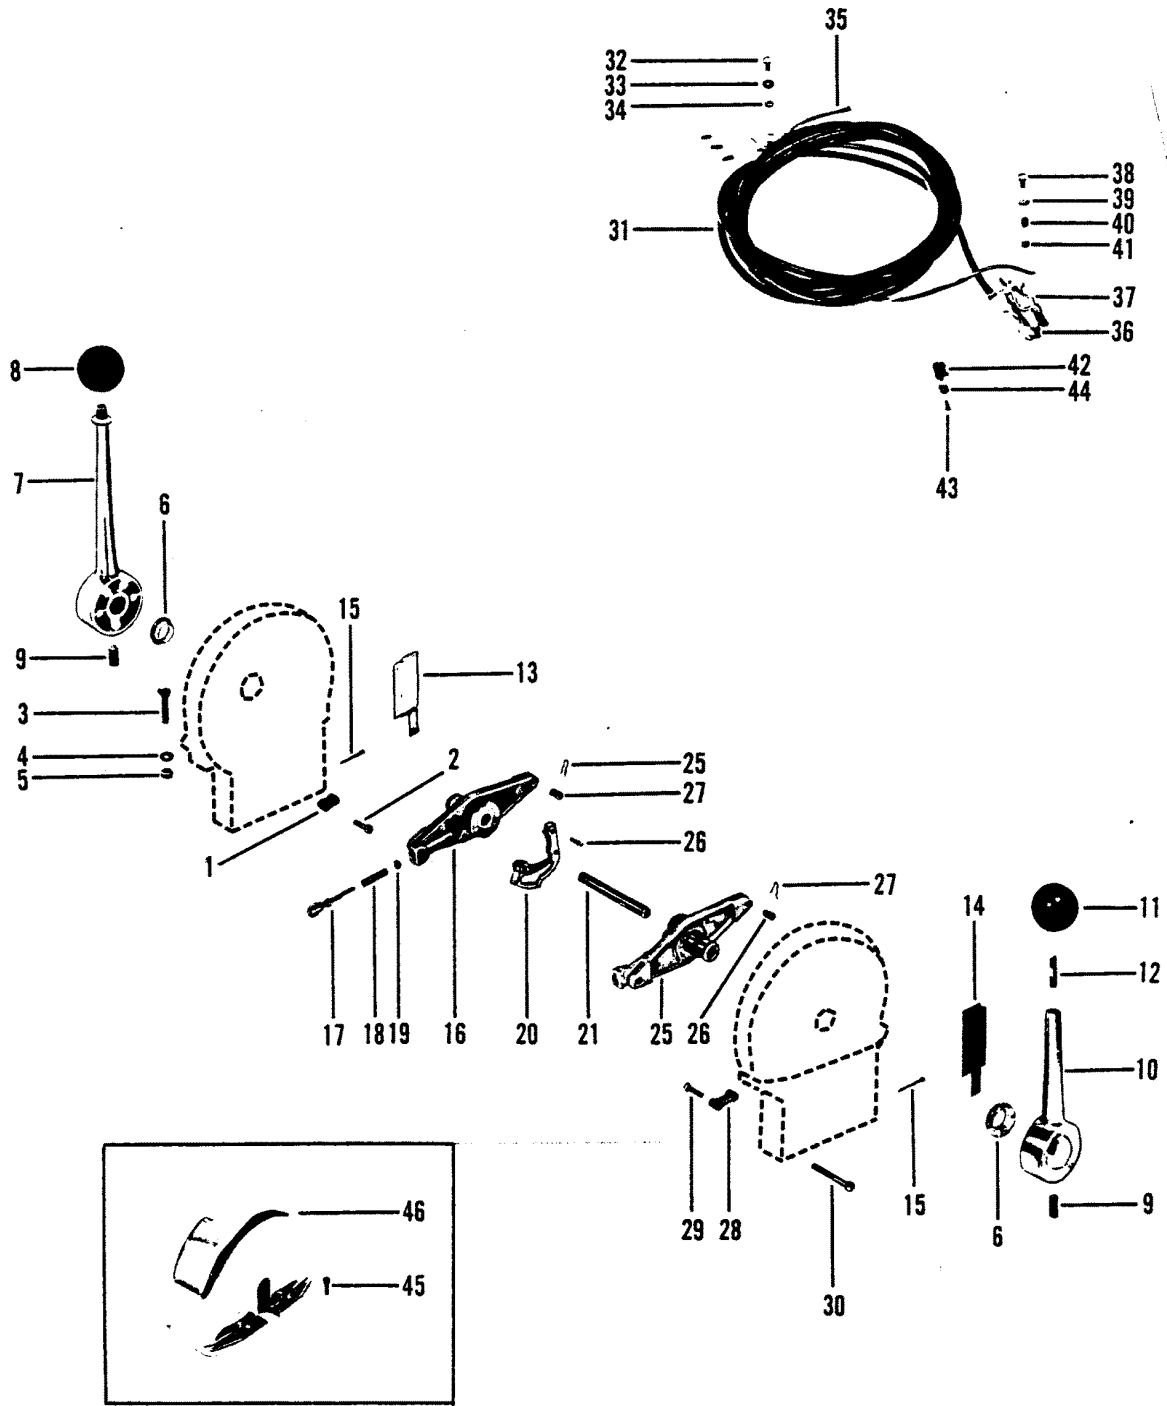

REMOTE CONTROL ASSEMBLY (CONSOLE) (68834A2)

REMOTE CONTROL ASSEMBLY (CONSOLE) (68834A2)

REF. NO.	PART NO.	SYM.	QTY.	DESCRIPTION
42	54-22740		1	CLIP
43	N.S.S.		1	SCREW (3/8")
44	69205		1	D-WASHER
45	10-68849		4	SCREW (1/4")
46	NLA	■	1	CONTROL COVER

■ = NO LONGER AVAILABLE