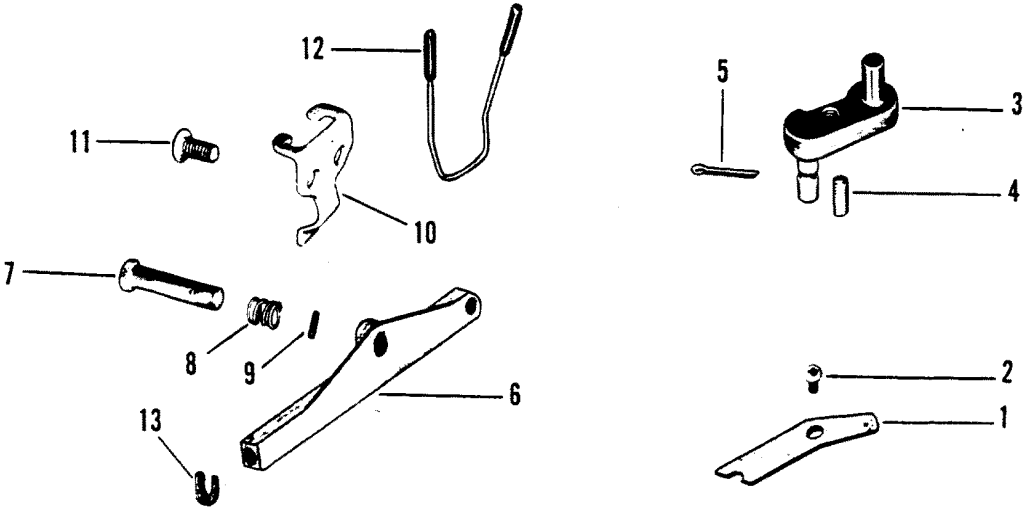

ATTACHING KIT-REMOTE CONTROL (74355A4)

ATTACHING KIT-REMOTE CONTROL (74355A4)

REF. NO.	PART NO.	SYM.	QTY.	DESCRIPTION
-	74355A4		1	REMOTE CONTROL ATTACHMENT
1	74354		1	RETAINER
2	10-48408		1	SCREW (3/8")
3	39458		1	LINK
4	24-39457		1	SPRING
5	18-46950		1	COTTER PIN
6	74355		1	GUIDE
7	39456		1	PIN
8	24-39455		1	SPRING
9	17-23928		1	ROLL PIN
10	39464		1	BRACKET
11	10-96138		2	SCREW
12	24-39462		1	SPRING
13	66354		2	GUIDE