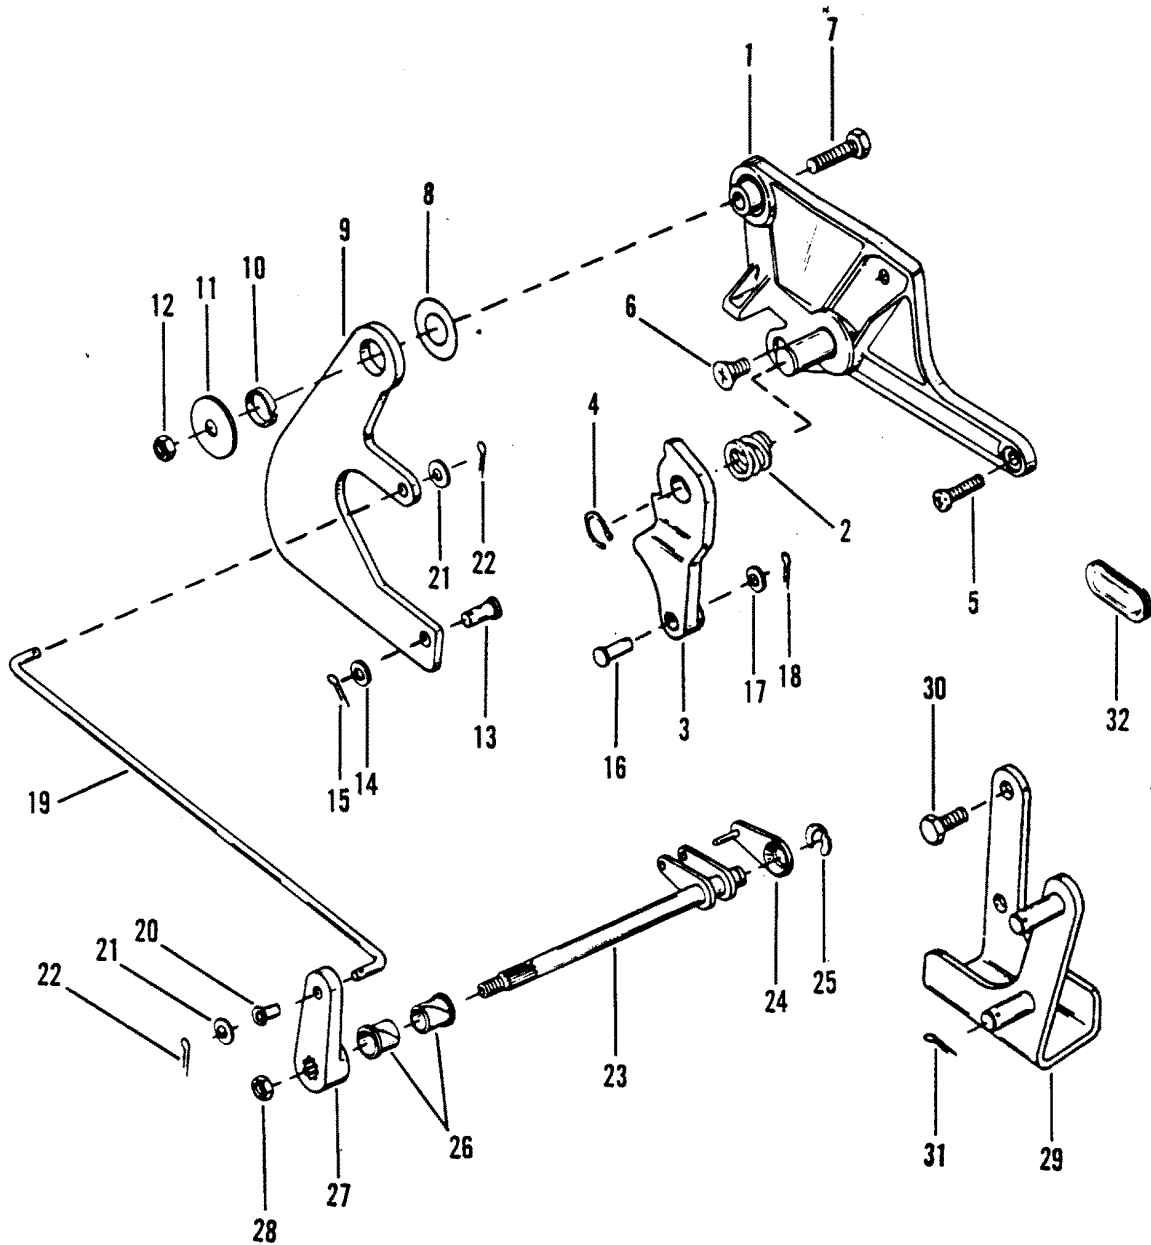

ATTACHING KIT-REMOTE CONTROL (95722A1)

ATTACHING KIT-REMOTE CONTROL (95722A1)

REF. NO.	PART NO.	SYM.	QTY.	DESCRIPTION
-	95722A1		1	REMOTE CONTROL ATTACHING KIT
1	44299		1	CONTROL PLATFORM
2	24-89540		1	SPRING
3	95034		1	ACTUATING LEVER
4	53-46250		1	RETAINING RING
5	10-40019108		2	SCREW (20MM)
6	10-40037126		1	SCREW (13MM)
7	10-40007128		1	SCREW (20MM)
8	12-95093		1	WASHER
9	95035		1	SHIFT LEVER
10	23-95091		1	SLEEVE
11	12-35280		1	WASHER
12	11-40063--4		1	NUT
13	17-95029		1	PIN
14	12-71055		1	WASHER
15	18-21071		1	COTTER PIN
16	17-95784		1	PIN
17	12-71055		1	WASHER
18	18-21071		1	COTTER PIN
19	95025		1	SHIFT LINK
20	23-96202		1	BUSHING
21	12-89302		2	WASHER
22	18-21071		2	COTTER PIN
23	95027A6		1	HORIZONTAL SHIFT SHAFT ASSEMBLY
24	95023		1	SHIFT SHAFT LEVER
25	53-95019		1	RETAINING RING
26	23-60762		2	BUSHING
27	17724A1		1	SHIFT SHAFT LEVER
28	11-40063--3		1	NUT
29	95033		1	BRACKET
30	10-40001-68		2	SCREW (14MM)
31	18-21071		2	COTTER PIN
32	25-93527		1	GROMMET