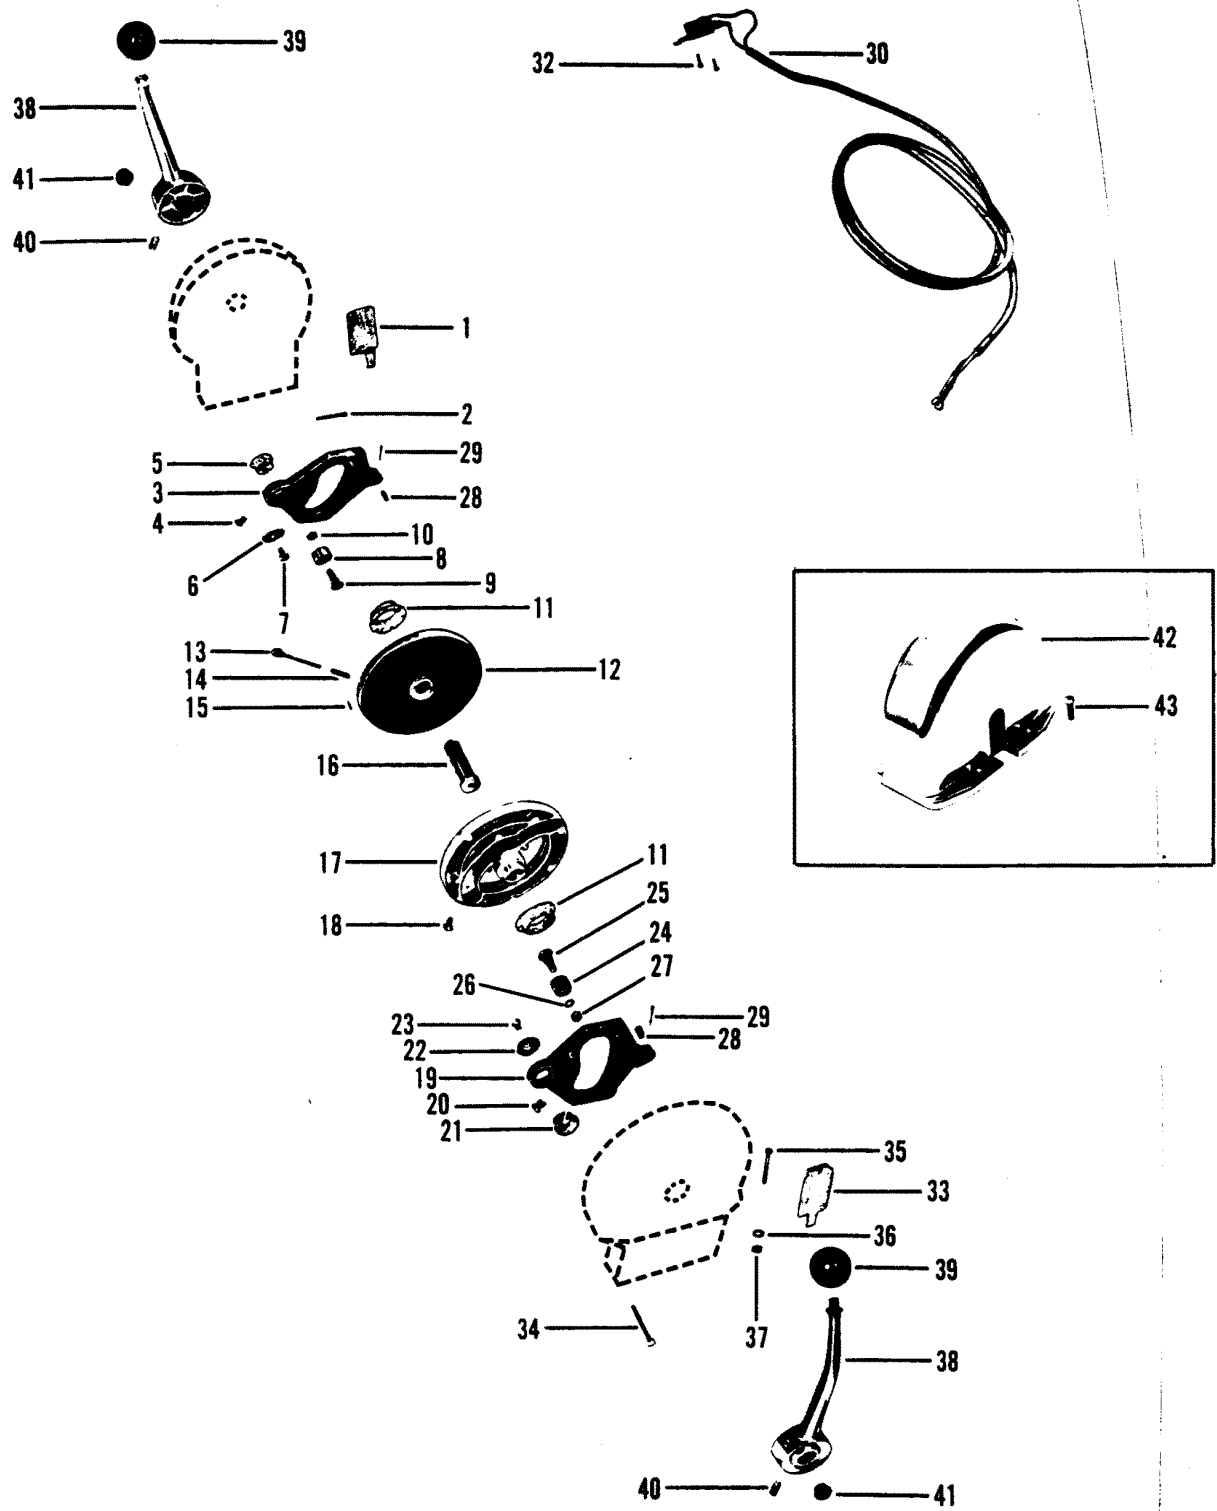

REMOTE CONTROL ASSEMBLY (68831A1)

REMOTE CONTROL ASSEMBLY (68831A1)

REF. NO.	PART NO.	SYM.	QTY.	DESCRIPTION
-	68831A1		1	REMOTE CONTROL ASSEMBLY
1	38749		1	COVER (STARBOARD)
2	18-32857		2	COTTER PIN
3	70135A3		1	LEVER ASSEMBLY
4	19-58776		1	PLUG
5	23-33589		1	BUSHIGN (5/8" I.D.)
6	12-34675		1	WASHER
7	10-85072		1	SCREW (1/2")
8	784		2	CAM ROLLER
9	N.S.S.		2	PIN
10	N.S.S.		2	NUT
11	23-37593		2	BUSHING (11/16" I.D.)
12	NLA	■	1	SHIFT CAM
13	17-37599A2		1	PIN ASSEMBLY
14	24-38872		1	SPRING
15	13-39317		1	FASTENER
16	NLA	■	1	SHAFT ASSEMBLY
17	37608		1	THROTTLE CAM
18	NLA	■	1	SET SCREW
19	70135A3		1	LEVER ASSEMBLY
20	19-58776		1	PLUG
21	23-33589		1	BUSHING (5/8" I.D.)
22	12-34675		1	WASHER
23	10-85072		1	SCREW (1/2")
24	60784		1	CAM ROLLER
25	N.S.S.		1	PIN
26	12-35950		1	WASHER
27	N.S.S.		1	NUT
28	17-37801		2	PIN
29	18-37809		3	HAIR PIN
30	36004A4		1	SWITCH AND HARNESS ASSEMBLY
32	10-36003		2	SCREW (5/8")
33	38750		1	COVER (PORT)
34	NLA	■	4	SCREW (1-3/4")
35	10-68848		4	SCREW (1-1/2")
36	12-24664		4	WASHER
37	11-20361		4	NUT
38	37812A1		1	CONTROL HANDLE

■ = NO LONGER AVAILABLE

CONTINUED ON NEXT PAGE ➡