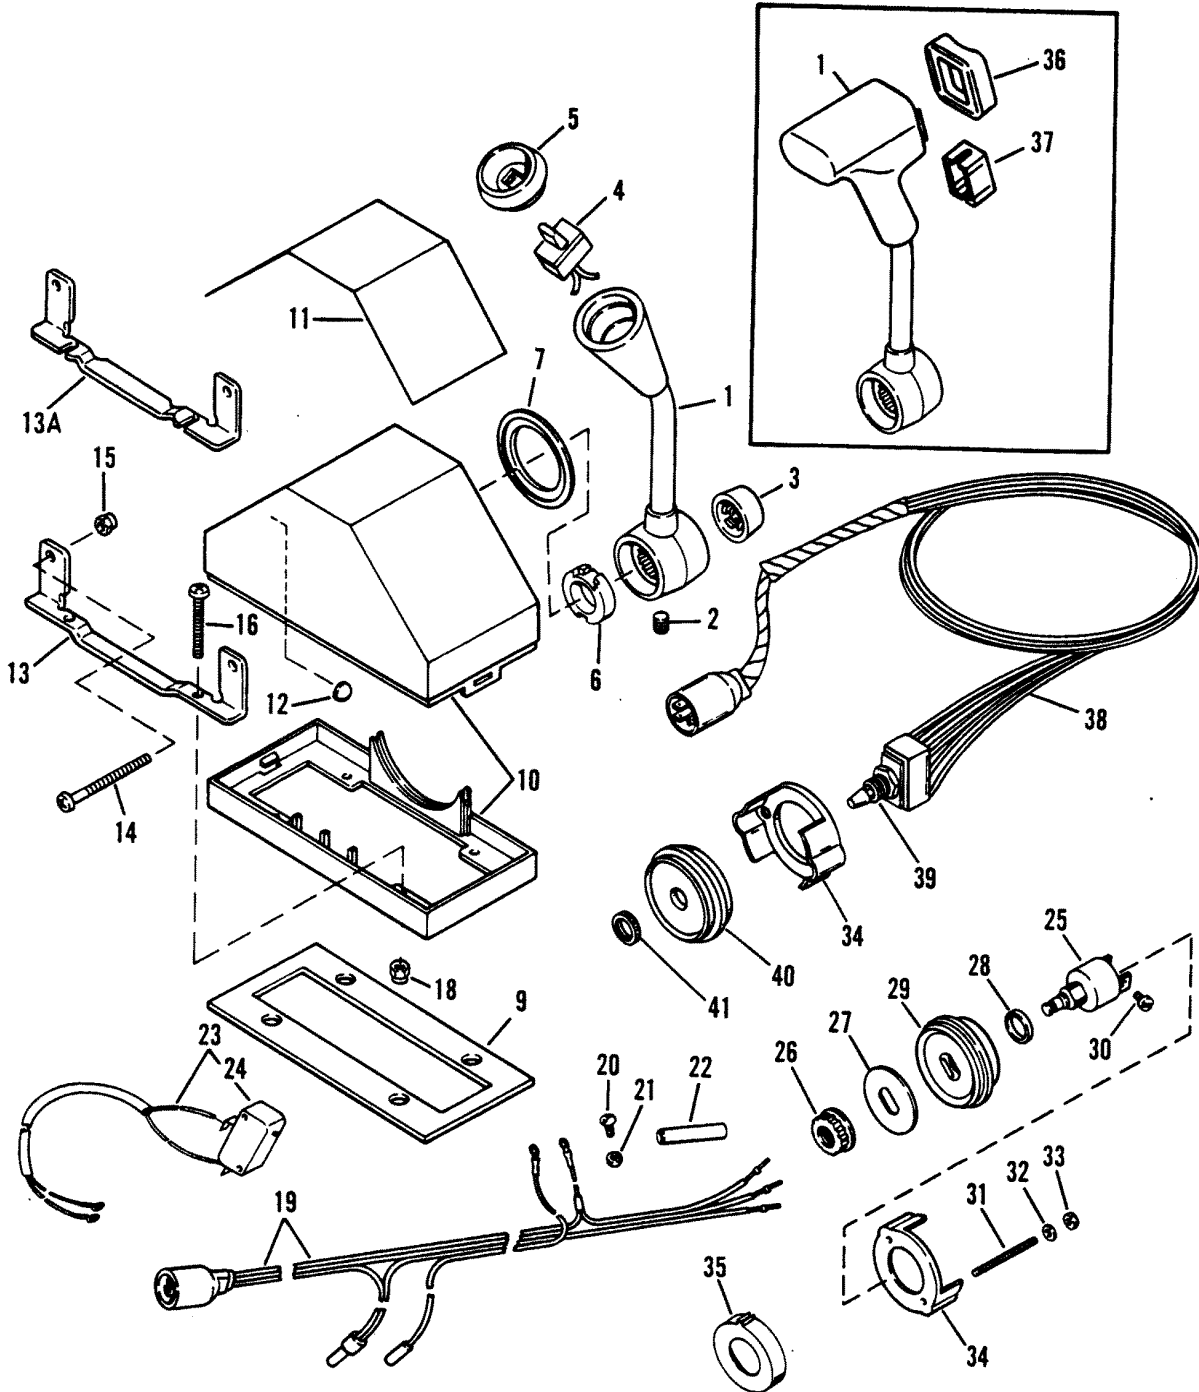

REMOTE CONTROL ASSEMBLY (CONSOLE) (88688A14, A25, A26, A27)

REF. NO.	PART NO.	SYM.	QTY.	DESCRIPTION
-	88688A14		-	REMOTE CONTROL ASSEMBLY QUANTITIES: (88688A14) - 1, (88688A25) - 0, (88688A26) - 0, (88688A27) - 0
-	88688A25		-	REMOTE CONTROL ASSEMBLY QUANTITIES: (88688A14) - 0, (88688A25) - 1, (88688A26) - 0, (88688A27) - 0
-	88688A26		-	REMOTE CONTROL ASSEMBLY QUANTITIES: (88688A14) - 0, (88688A25) - 0, (88688A26) - 1, (88688A27) - 0
-	88688A27		-	REMOTE CONTROL ASSEMBLY QUANTITIES: (88688A14) - 0, (88688A25) - 0, (88688A26) - 0, (88688A27) - 1
1	92744A2		-	CONTROL HANDLE QUANTITIES: (88688A14) - 1, (88688A25) - 0, (88688A26) - 0, (88688A27) - 0
	815544A2		-	CONTROL HANDLE QUANTITIES: (88688A14) - 0, (88688A25) - 1, (88688A26) - 1, (88688A27) - 1
2	10-91051		-	SET SCREW QUANTITIES: (88688A14) - 1, (88688A25) - 1, (88688A26) - 1, (88688A27) - 1
3	89018		-	BUTTON QUANTITIES: (88688A14) - 1, (88688A25) - 1, (88688A26) - 1, (88688A27) - 1
4	87-92484		-	PADDLE SWITCH QUANTITIES: (88688A14) - 1, (88688A25) - 1, (88688A26) - 1, (88688A27) - 0
5	92741		-	CAP QUANTITIES: (88688A14) - 1, (88688A25) - 0, (88688A26) - 0, (88688A27) - 0
6	814322		-	ROTATOR QUANTITIES: (88688A14) - 1, (88688A25) - 1, (88688A26) - 1, (88688A27) - 0
7	88568		-	DISC QUANTITIES: (88688A14) - 1, (88688A25) - 1, (88688A26) - 1, (88688A27) - 1
9	27-14386		-	GASKET QUANTITIES: (88688A14) - 1, (88688A25) - 1, (88688A26) - 1, (88688A27) - 1
10	14389A2		-	COVER QUANTITIES: (88688A14) - 1, (88688A25) - 1, (88688A26) - 1, (88688A27) - 1
11	37-13530-24		-	DECAL (PORT MOUNTED) QUANTITIES: (88688A14) - 1, (88688A25) - 1, (88688A26) - 1, (88688A27) - 1
	37-13530--9		-	DECAL (STBD MOUNTED) QUANTITIES: (88688A14) - 1, (88688A25) - 0, (88688A26) - 0, (88688A27) - 0
12	98529		-	BUMPER QUANTITIES: (88688A14) - 1, (88688A25) - 1, (88688A26) - 1, (88688A27) - 1
13	88717		-	BRACKET (DESIGN I) QUANTITIES: (88688A14) - 2, (88688A25) - 0, (88688A26) - 0, (88688A27) - 0
13A	14385		-	BRACKET (DESIGN II) QUANTITIES: (88688A14) - 2, (88688A25) - 2, (88688A26) - 2, (88688A27) - 2
14	10-89044		-	SCREW (2-1/4") QUANTITIES: (88688A14) - 2, (88688A25) - 2, (88688A26) - 2, (88688A27) - 2
15	11-29488		-	NUT QUANTITIES: (88688A14) - 2, (88688A25) - 2, (88688A26) - 2, (88688A27) - 2
16	10-66687		-	SCREW QUANTITIES: (88688A14) - 4, (88688A25) - 4, (88688A26) - 4, (88688A27) - 4
18	11-42290		-	NUT QUANTITIES: (88688A14) - 4, (88688A25) - 4, (88688A26) - 4, (88688A27) - 0
19	84-92722A20		-	WIRING HARNESS ASSEMBLY QUANTITIES: (88688A14) - 1, (88688A25) - 0, (88688A26) - 0, (88688A27) - 0
	84-812605A1		-	WIRING HARNESS ASSEMBLY QUANTITIES: (88688A14) - 0, (88688A25) - 1, (88688A26) - 0, (88688A27) - 0

CONTINUED ON NEXT PAGE ➡

REMOTE CONTROL ASSEMBLY (CONSOLE) (88688A14, A25, A26, A27)