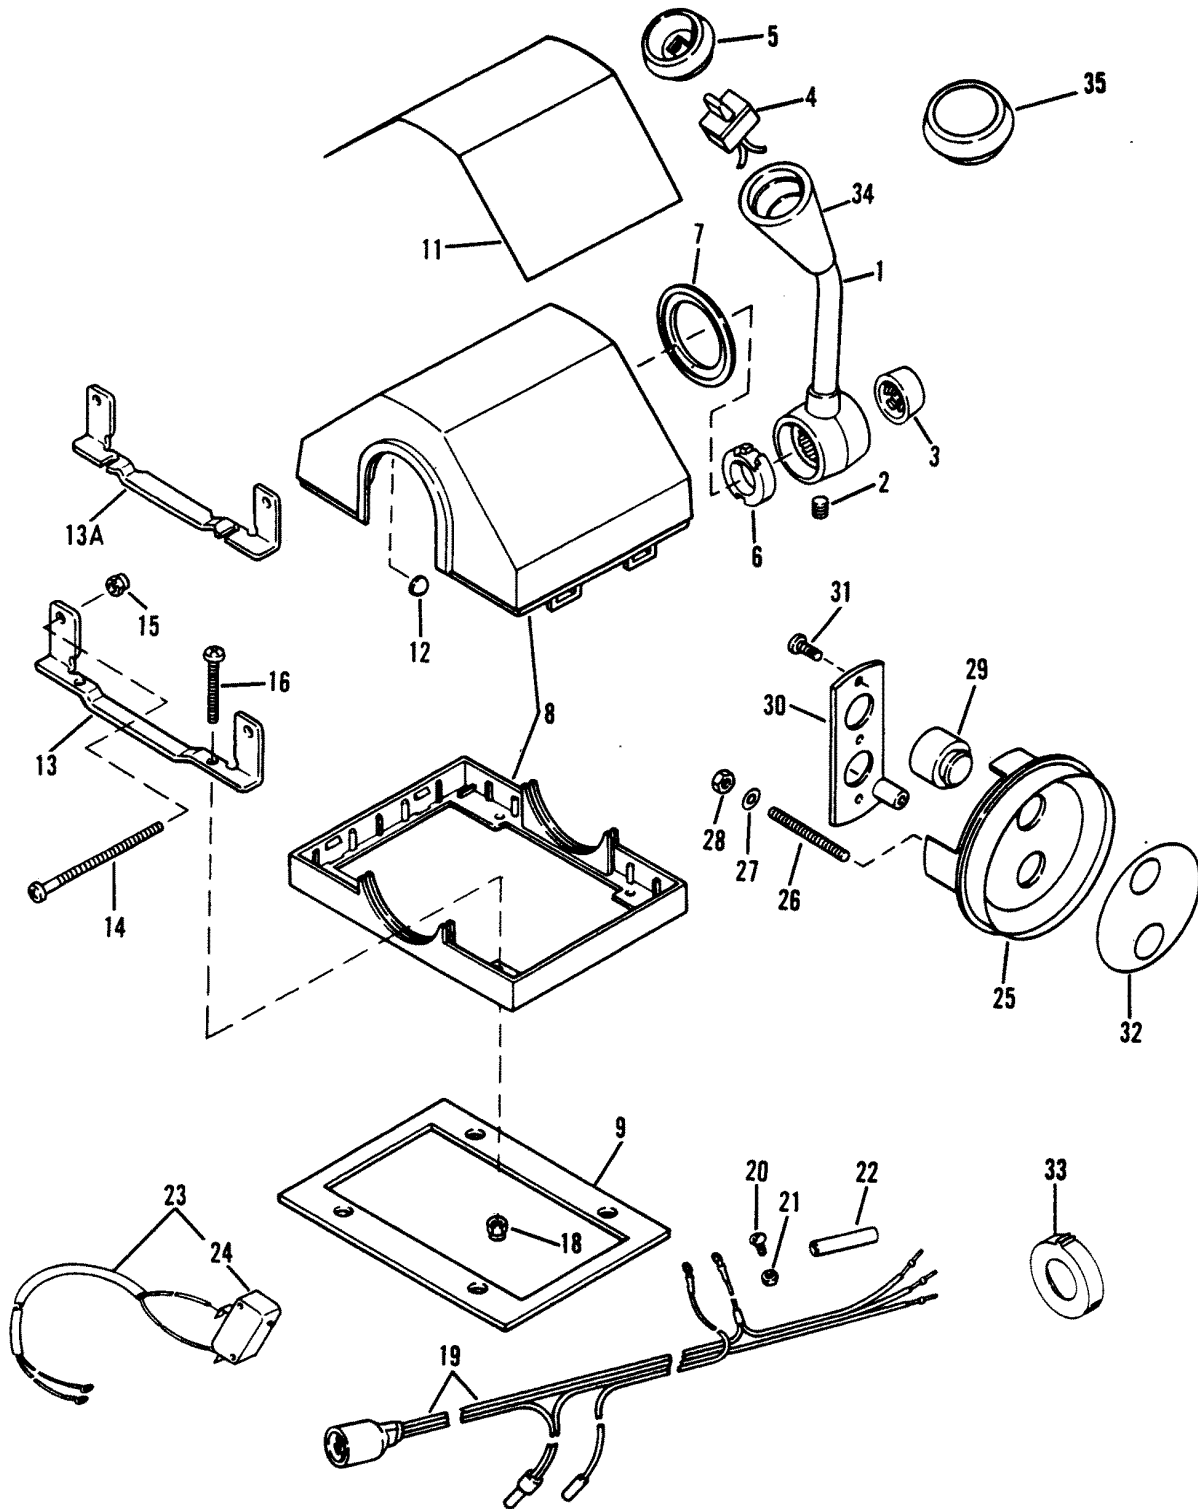

REMOTE CONTROL ASSEMBLY (88688A15, A16)

REF. NO.	PART NO.	SYM.	QTY.	DESCRIPTION
-	88688A15		-	REMOTE CONTROL (POWER TRIM) QUANTITIES: (88688A15) - 1, (88688A16) - 0
-	8868A16		-	REMOTE CONTROL (NON-POWER TRIM) QUANTITIES: (88688A15) - 0, (88688A16) - 1
1	92744A2		-	CONTROL HANDLE QUANTITIES: (88688A15) - 2, (88688A16) - 0
	88921A7		-	CONTROL HANDLE QUANTITIES: (88688A15) - 0, (88688A16) - 2
2	10-91051		-	SET SCREW QUANTITIES: (88688A15) - 2, (88688A16) - 2
3	89018		-	BUTTON QUANTITIES: (88688A15) - 2, (88688A16) - 2
4	87-92484		-	PADDLE SWITCH QUANTITIES: (88688A15) - 2, (88688A16) - 0
5	92741		-	CAP QUANTITIES: (88688A15) - 2, (88688A16) - 0
6	814322		-	ROTATOR QUANTITIES: (88688A15) - 2, (88688A16) - 0
7	88568		-	DISC QUANTITIES: (88688A15) - 2, (88688A16) - 2
8	14388A2		-	COVER QUANTITIES: (88688A15) - 1, (88688A16) - 1
9	27-14387		-	GASKET QUANTITIES: (88688A15) - 1, (88688A16) - 1
11	37-13530-11		-	DECAL QUANTITIES: (88688A15) - 1, (88688A16) - 1
12	98529		-	BUMPER QUANTITIES: (88688A15) - 2, (88688A16) - 2
13	88717		-	BRACKET (DESIGN I) QUANTITIES: (88688A15) - 2, (88688A16) - 2
13A	14385		-	BRACKET (DESIGN II) QUANTITIES: (88688A15) - 2, (88688A16) - 2
14	10-89043		-	SCREW (4") QUANTITIES: (88688A15) - 2, (88688A16) - 2
15	11-29488		-	NUT QUANTITIES: (88688A15) - 2, (88688A16) - 2
16	10-66687		-	SCREW QUANTITIES: (88688A15) - 4, (88688A16) - 4
18	11-42290		-	NUT QUANTITIES: (88688A15) - 4, (88688A16) - 4
19	84-92722A20		-	WIRING HARNESS ASSEMBLY QUANTITIES: (88688A15) - 2, (88688A16) - 0
20	10-24231		-	SCREW QUANTITIES: (88688A15) - 8, (88688A16) - 0
21	11-27164		-	NUT QUANTITIES: (88688A15) - 8, (88688A16) - 0
22	85-62359--4		-	SLEEVE QUANTITIES: (88688A15) - 8, (88688A16) - 0
23	87-86320A7		-	SWITCH AND HARNESS ASSEMBLY QUANTITIES: (88688A15) - 2, (88688A16) - 2
24	87-86320		-	MICRO-SWITCH QUANTITIES: (88688A15) - 2, (88688A16) - 2
25	76426		-	PANEL (2-BUTTON) QUANTITIES: (88688A15) - 1, (88688A16) - 0
26	16-55422		-	STUD QUANTITIES: (88688A15) - 2, (88688A16) - 0
27	12-24676		-	WASHER QUANTITIES: (88688A15) - 2, (88688A16) - 0
28	11-45076		-	NUT QUANTITIES: (88688A15) - 2, (88688A16) - 0
29	55738A1		-	PUSH BUTTON SWITCH ASSEMBLY QUANTITIES: (88688A15) - 2, (88688A16) - 0
30	77642		-	PLATE QUANTITIES: (88688A15) - 1, (88688A16) - 0

CONTINUED ON NEXT PAGE ➡

REMOTE CONTROL ASSEMBLY (88688A15, A16)

FIGURE 1