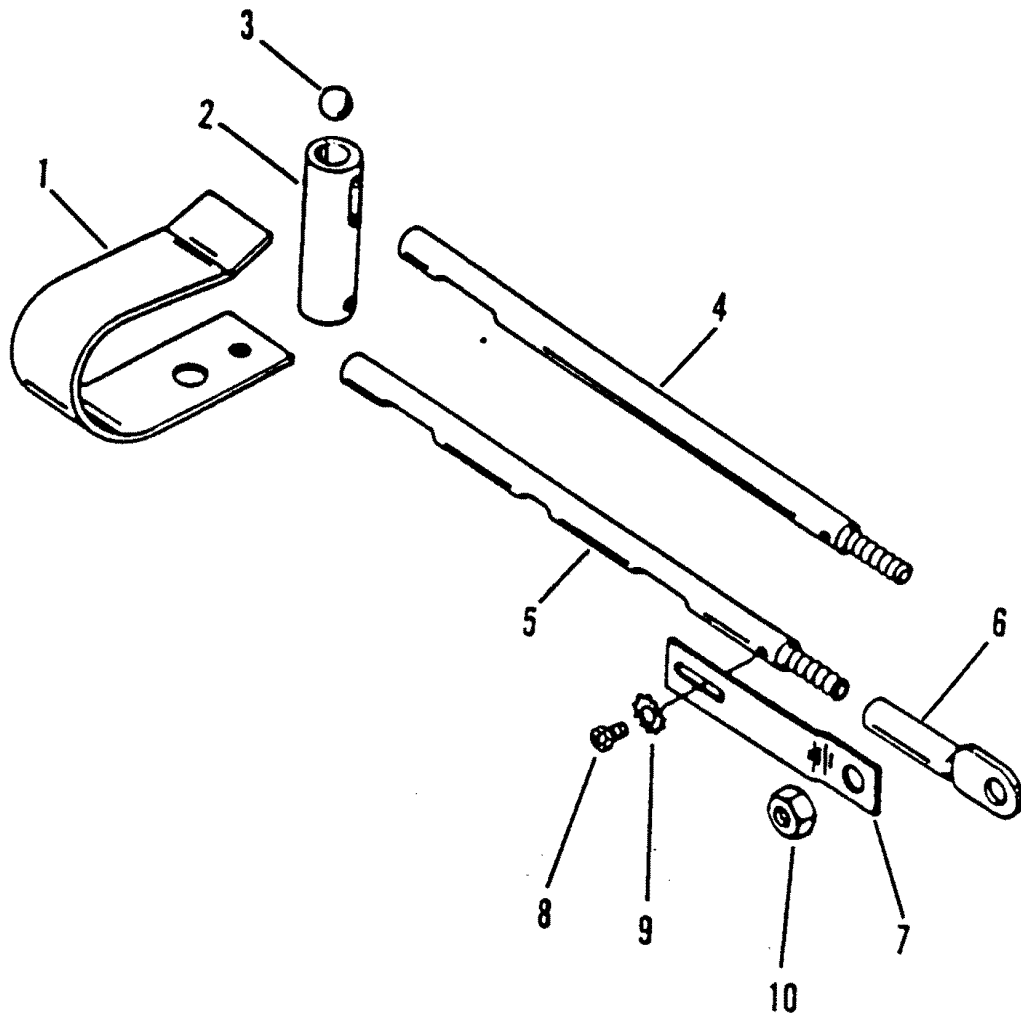

THROTTLE/SHIFT INTERLOCK KIT

THROTTLE/SHIFT INTERLOCK KIT

REF. NO.	PART NO.	SYM.	QTY.	DESCRIPTION
-	15869A1		1	THROTTLE/SHIFT INTERLOCK KIT
1	24-15868		1	SPRING
2	15869		1	GUIDE
3	30-93008		3	BALL
4	15872		1	THROTTLE ROD
5	15871		1	SHIFT ROD
6	15870		2	LINK
7	15873		2	BRACKET
8	10-30272		2	SCREW
9	13-15876		2	LOCKWASHER
10	11-29031		2	NUT