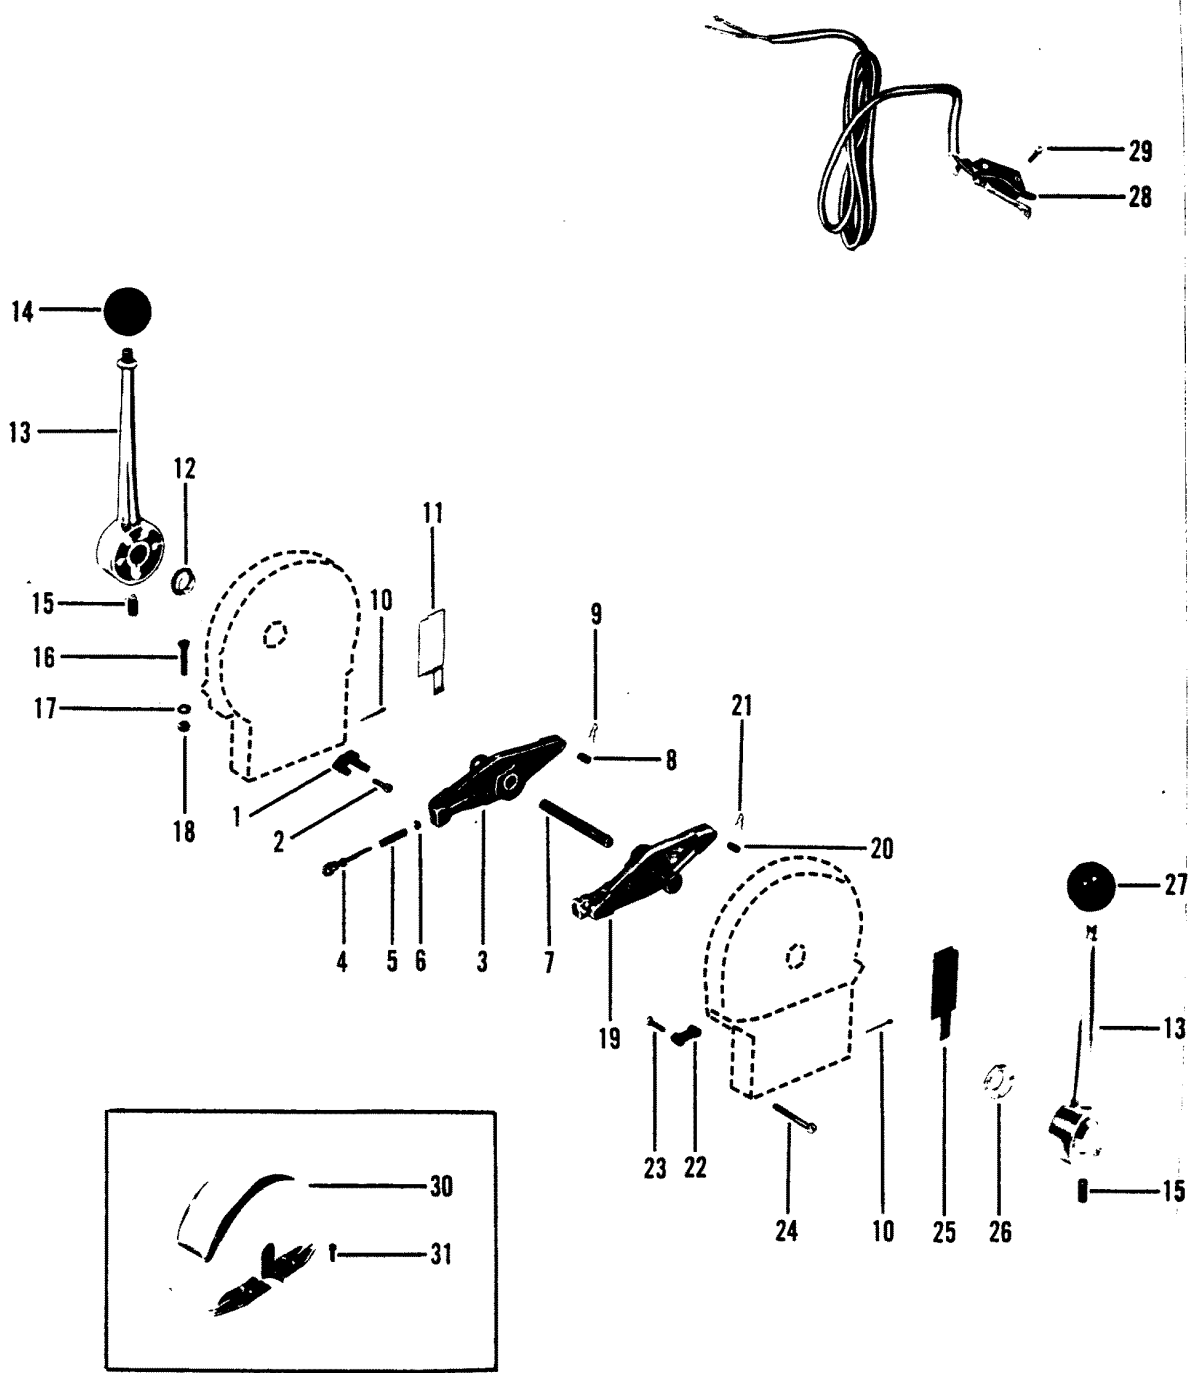

REMOTE CONTROL ASSEMBLY (68833A1)

REMOTE CONTROL ASSEMBLY (68833A1)

REF. NO.	PART NO.	SYM.	QTY.	DESCRIPTION
-	68833A1		1	REMOTE CONTROL ASSEMBLY
1	74524		1	BLOCK
2	10-57937		2	SCREW (9/16")
3	68842		1	SHIFT LEVER
4	17-39577A2		1	DETENT PIN ASSEMBLY
5	24-38872		1	SPRING
6	13-39317		1	LOCKWASHER
7	NLA	■	1	CONTROL SHAFT
8	17-37801		1	PIN
9	18-37809		1	COTTER PIN
10	18-32857		2	COTTER PIN
11	38749		1	COVER (STARBOARD)
12	23-37593		1	BUSHING (11/16" I.D.)
13	NLA	■	2	HANDLE
14	98530		1	KNOB (BLACK)
15	10-37805		2	SET SCREW
16	10-68848		4	SCREW (1-1/2")
17	12-24664		4	WASHER
18	11-20361		4	NUT
19	68842		1	THROTTLE LEVER
20	17-37801		1	PIN
21	18-37809		1	COTTER PIN
22	N.S.S.		1	BLOCK
23	10-57937		2	SCREW (9/16")
24	NLA	■	4	SCREW (1-3/4")
25	38750		1	COVER (PORT)
26	23-37593		1	BUSHING (11/16" I.D.)
27	N.S.S.		1	KNOB (RED)
28	36004A4		1	SWITCH & HARNESS ASSEMBLY
29	10-36003		2	SCREW (5/8")
30	NLA	■	1	CONTROL COVER
31	10-68849		4	SCREW (1/4")

■ = NO LONGER AVAILABLE