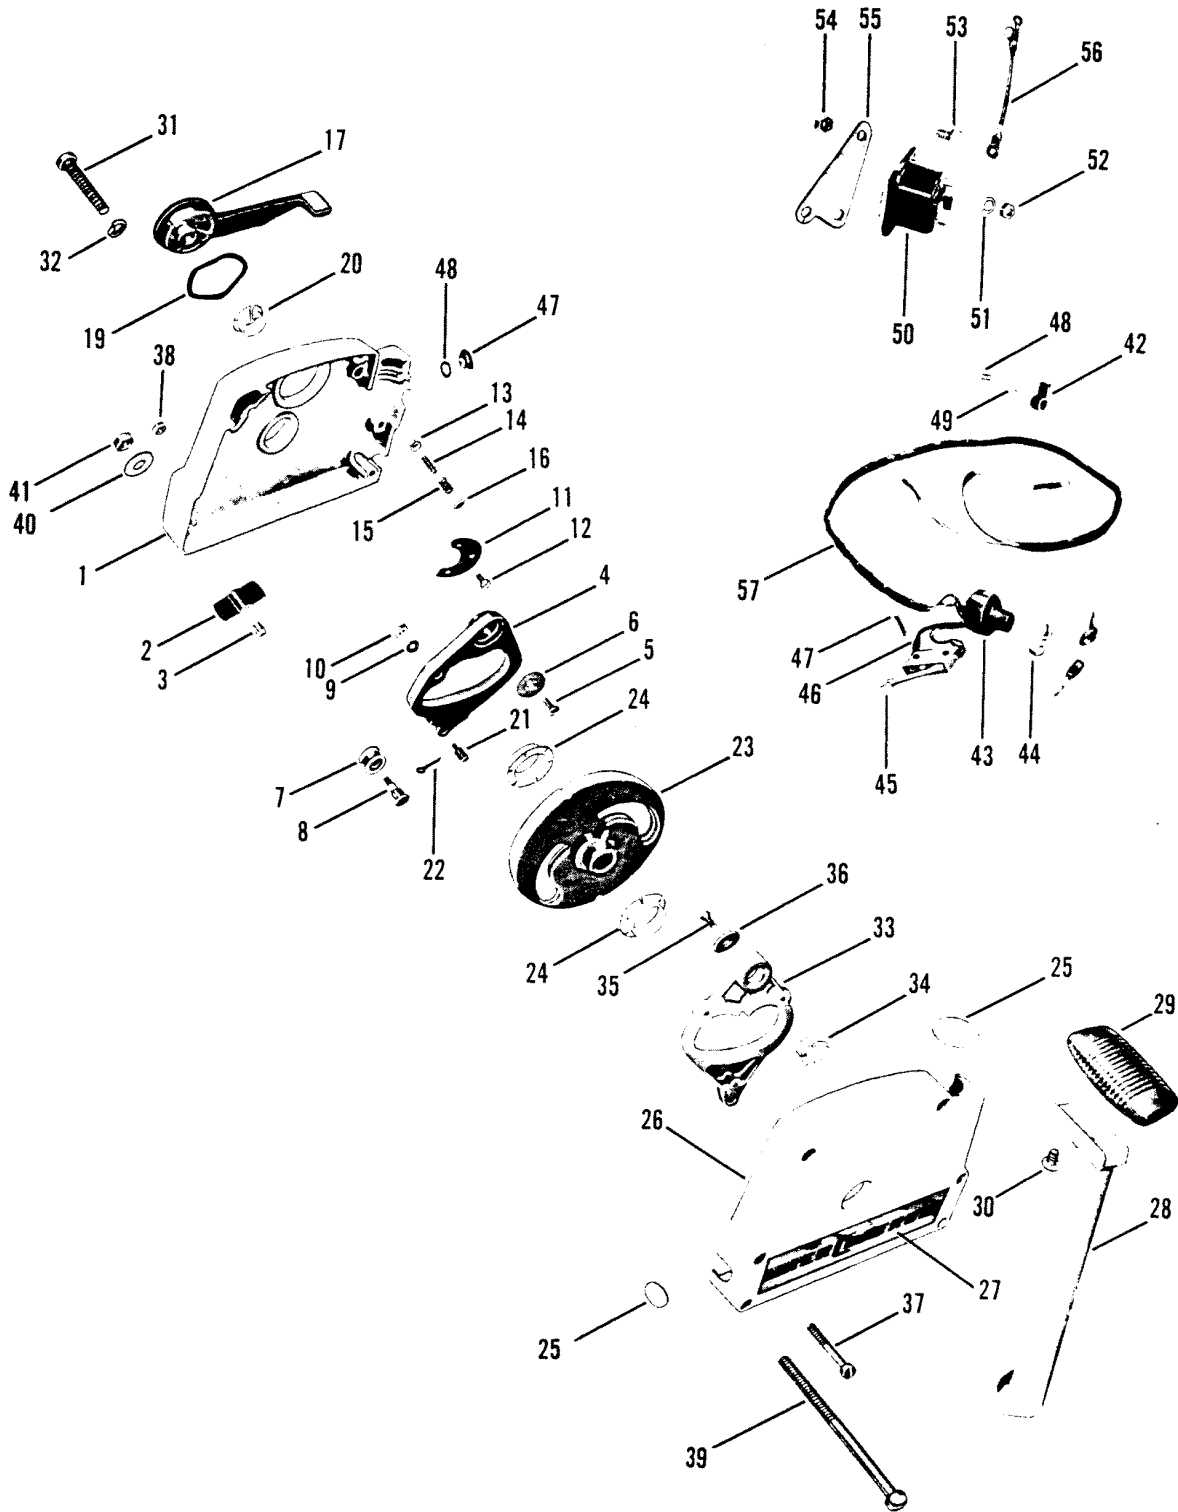

REMOTE CONTROL ASSY (ELECTRIC)

REMOTE CONTROL ASSY (ELECTRIC)

REF. NO.	PART NO.	SYM.	QTY.	DESCRIPTION
-	85641A15		1	ELECTRIC REMOTE CONTROL ASSEMBLY
1	N.S.S.		1	HOUSING (STARBOARD)
2	24-34683		2	SPRING
3	34992		1	ROLLER
4	34671		1	THROTTLE LEVER
5	10-85072		1	SCREW
6	12-34675		1	WASHER
7	34672		1	CAM ROLLER
8	17-34673		1	PIN
9	12-34680		1	WASHER
10	11-24656		1	NUT
11	34679		1	THRUST PLATE
12	10-47220		3	SCREW
13	17-20009		1	DETENT PIN
14	24-35210		1	SPRING
15	24-35227		1	SPRING
16	19-20011		1	WELCH PLUG
17	34670--2		1	LEVER
19	13-34678		1	WAVE WASHER
20	23-33589		1	BUSHING (5/8" I.D.)
21	17-34692		2	PIN
22	18-29623		2	COTTER PIN
23	59369		1	FACE CAM
24	23-34677		2	BUSHING (1" I.D.)
25	19-55350		1	PLUG
	19-55348		1	PLUG
26	N.S.S.		1	HOUSING (PORT)
27	37-61412		1	DECAL (MERCONTROL)
	37-64043		1	DECAL (MERCONTROL)
28	34689--2		1	CONTROL LEVER
29	36005		1	GRIP
30	10-37342		2	SCREW (7/16")
31	10-68909		1	SCREW (1-5/8")
32	13-26992		1	LOCKWASHER
33	34682		1	SHIFT
34	23-33589		1	BUSHING (5/8" I.D.)
35	10-85072		2	SCREW
36	12-34675		2	WASHER
37	10-37941		4	SCREW
38	11-30506		4	NUT
39	10-34900		2	SCREW (4-1/4")
40	12-69057		2	WASHER
41	11-24652		2	NUT

CONTINUED ON NEXT PAGE ➡