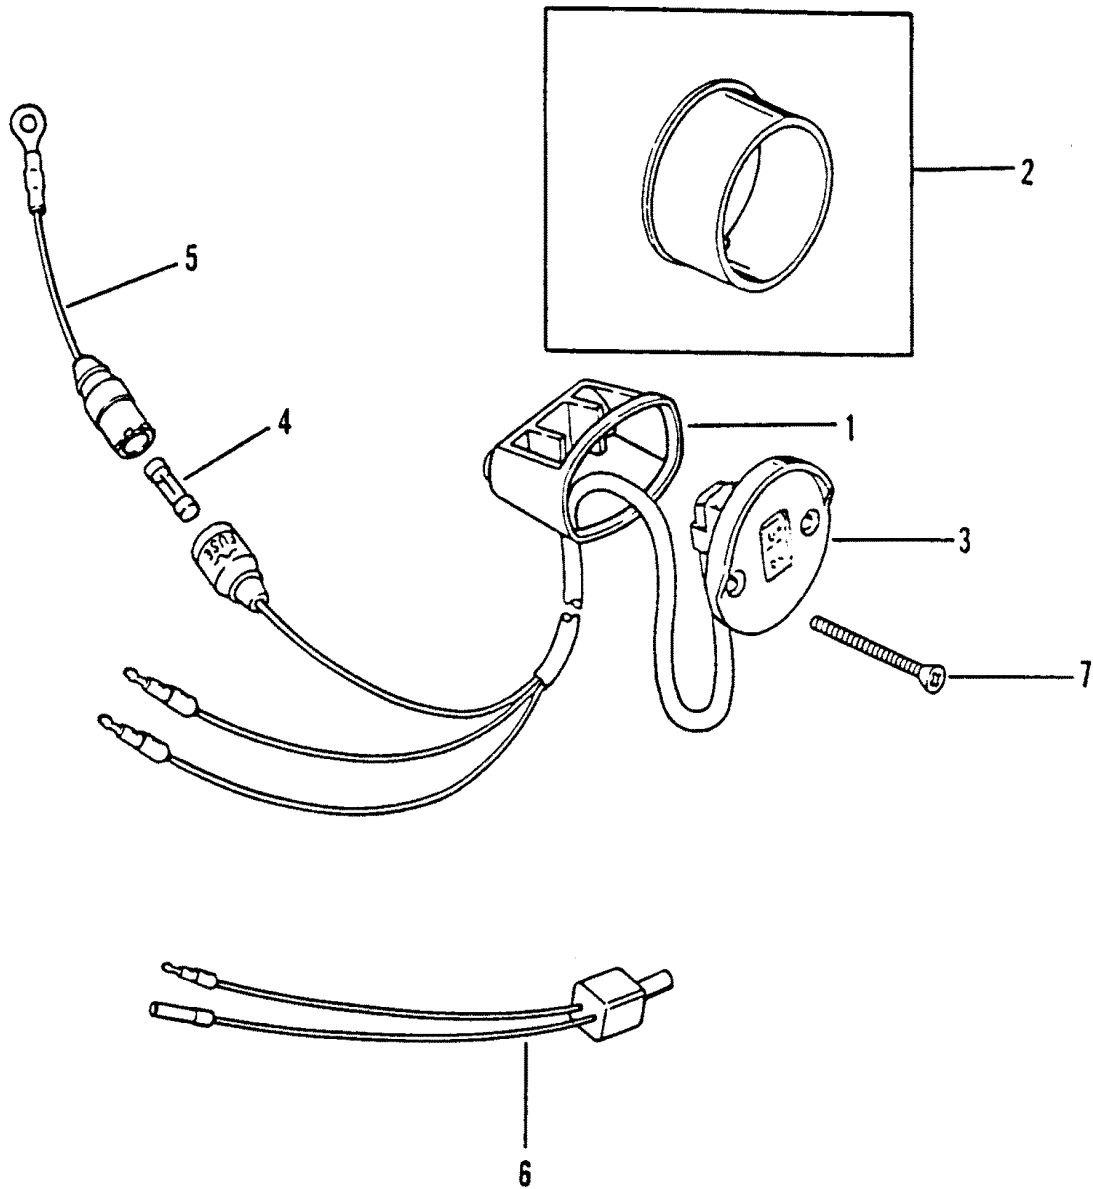

TRIM SWITCH KIT

TRIM SWITCH KIT

REF. NO.	PART NO.	SYM.	QTY.	DESCRIPTION
-	87-18286A10		1	TRIM SWITCH KIT (W/3 PRONG)
-	87-18286A11		1	TRIM SWITCH KIT (10')
-	87-18286A12		1	TRIM SWITCH KIT (25')
1	18861		1	RETAINER
2	814820		1	ADAPTOR
3	87-18286A28		1	SWITCH (10' - W/PLUG)
	87-18286A18		1	SWITCH (10')
	87-18286A30		1	SWITCH (25')
4	88-79091		1	FUSE
5	84-95084A2		1	CABLE
6	84-11149A2		2	CABLE
7	10-19209		2	SCREW (10-32)
	10-813523		2	SCREW (10-16)