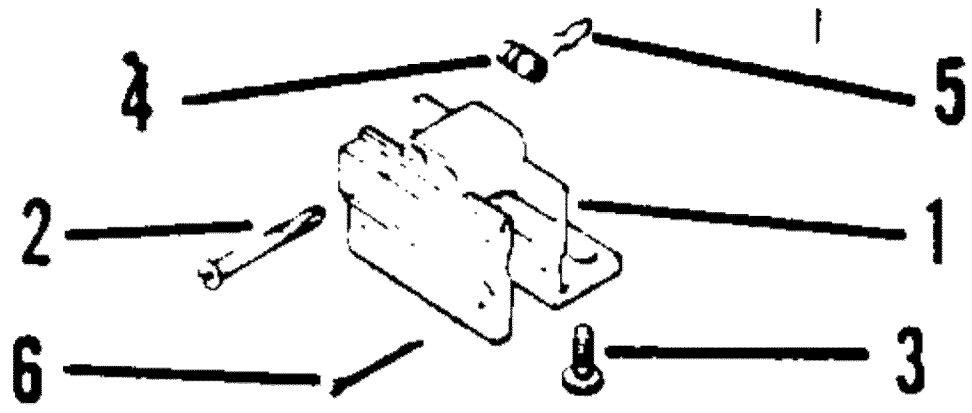

MISCELLANEOUS (REMOTE CONTROL KIT)

MISCELLANEOUS (REMOTE CONTROL KIT)

REF. NO.	PART NO.	SYM.	QTY.	DESCRIPTION
-	38290A2		1	REMOTE CONTROL KIT, DUAL STATION
1	NLA	■	1	RETAINER
2	NLA	■	2	SCREW
3	N.S.S.		2	SCREW (1/2')
4	17-37801		2	PIN
5	18-37809		3	PIN
6	18-32857		2	COTTER PIN

■ = NO LONGER AVAILABLE