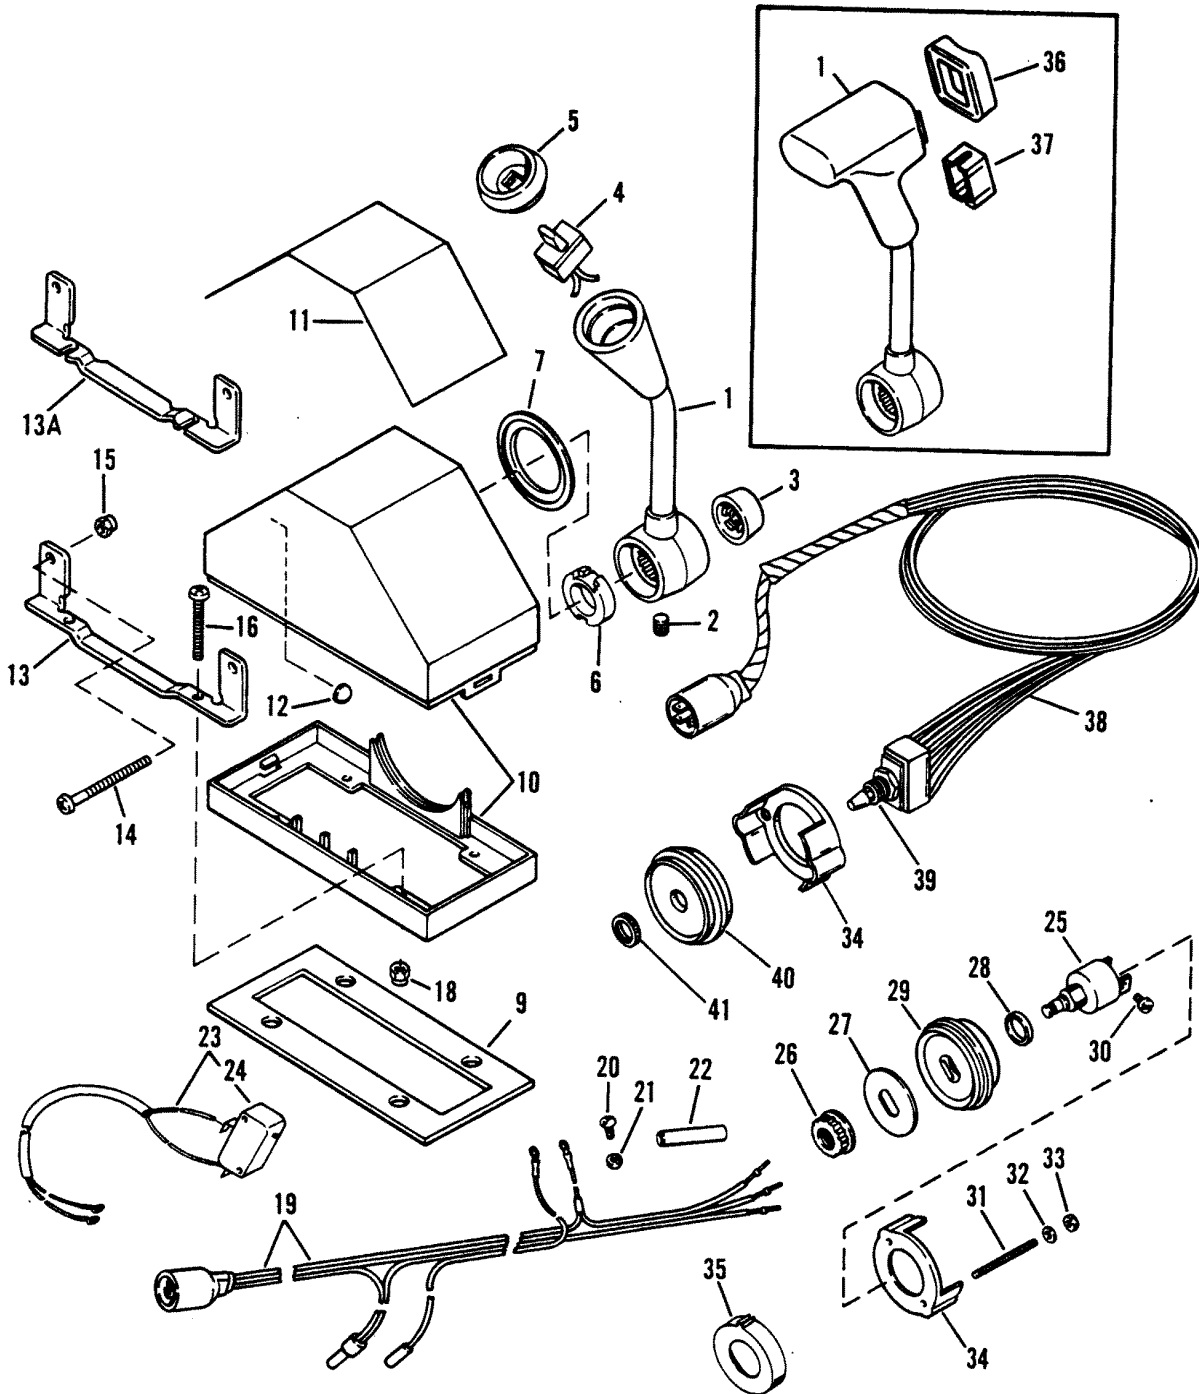

REMOTE CONTROL ASSEMBLY (CONSOLE) (88688A14, A25, A26, A27)

REMOTE CONTROL ASSEMBLY (CONSOLE) (88688A14, A25, A26, A27)

REF. NO.	PART NO.	SYM.	QTY.	DESCRIPTION
-	88688A14		-	REMOTE CONTROL ASSEMBLY QUANTITIES: (88688A14) - 1, (88688A25) - 0, (88688A26) - 0, (88688A27) - 0
-	88688A25		-	REMOTE CONTROL ASSEMBLY QUANTITIES: (88688A14) - 0, (88688A25) - 1, (88688A26) - 0, (88688A27) - 0
-	88688A26		-	REMOTE CONTROL ASSEMBLY QUANTITIES: (88688A14) - 0, (88688A25) - 0, (88688A26) - 1, (88688A27) - 0
-	88688A27		-	REMOTE CONTROL ASSEMBLY QUANTITIES: (88688A14) - 0, (88688A25) - 0, (88688A26) - 0, (88688A27) - 1
1	92744A2		-	CONTROL HANDLE QUANTITIES: (88688A14) - 1, (88688A25) - 0, (88688A26) - 0, (88688A27) - 0
	815544A2		-	CONTROL HANDLE QUANTITIES: (88688A14) - 0, (88688A25) - 1, (88688A26) - 1, (88688A27) - 1
2	10-91051		-	SET SCREW QUANTITIES: (88688A14) - 1, (88688A25) - 1, (88688A26) - 1, (88688A27) - 1
3	89018		-	BUTTON QUANTITIES: (88688A14) - 1, (88688A25) - 1, (88688A26) - 1, (88688A27) - 1
4	87-92484		-	PADDLE SWITCH QUANTITIES: (88688A14) - 1, (88688A25) - 1, (88688A26) - 1, (88688A27) - 0
5	92741		-	CAP QUANTITIES: (88688A14) - 1, (88688A25) - 0, (88688A26) - 0, (88688A27) - 0
6	814322		-	ROTATOR QUANTITIES: (88688A14) - 1, (88688A25) - 1, (88688A26) - 1, (88688A27) - 0
7	88568		-	DISC QUANTITIES: (88688A14) - 1, (88688A25) - 1, (88688A26) - 1, (88688A27) - 1
9	27-14386		-	GASKET QUANTITIES: (88688A14) - 1, (88688A25) - 1, (88688A26) - 1, (88688A27) - 1
10	14389A2		-	COVER QUANTITIES: (88688A14) - 1, (88688A25) - 1, (88688A26) - 1, (88688A27) - 1
11	37-13530-24		-	DECAL (PORT MOUNTED) QUANTITIES: (88688A14) - 1, (88688A25) - 1, (88688A26) - 1, (88688A27) - 1
	37-13530--9		-	DECAL (STBD MOUNTED) QUANTITIES: (88688A14) - 1, (88688A25) - 0, (88688A26) - 0, (88688A27) - 0
12	98529		-	BUMPER QUANTITIES: (88688A14) - 1, (88688A25) - 1, (88688A26) - 1, (88688A27) - 1
13	88717		-	BRACKET (DESIGN I) QUANTITIES: (88688A14) - 2, (88688A25) - 0, (88688A26) - 0, (88688A27) - 0
13A	14385		-	BRACKET (DESIGN II) QUANTITIES: (88688A14) - 2, (88688A25) - 2, (88688A26) - 2, (88688A27) - 2
14	10-89044		-	SCREW (2-1/4") QUANTITIES: (88688A14) - 2, (88688A25) - 2, (88688A26) - 2, (88688A27) - 2
15	11-29488		-	NUT QUANTITIES: (88688A14) - 2, (88688A25) - 2, (88688A26) - 2, (88688A27) - 2
16	10-66687		-	SCREW QUANTITIES: (88688A14) - 4, (88688A25) - 4, (88688A26) - 4, (88688A27) - 4
18	11-42290		-	NUT QUANTITIES: (88688A14) - 4, (88688A25) - 4, (88688A26) - 4, (88688A27) - 0
19	84-92722A20		-	WIRING HARNESS ASSEMBLY QUANTITIES: (88688A14) - 1, (88688A25) - 0, (88688A26) - 0, (88688A27) - 0
	84-812605A1		-	WIRING HARNESS ASSEMBLY QUANTITIES: (88688A14) - 0, (88688A25) - 1, (88688A26) - 0, (88688A27) - 0

CONTINUED ON NEXT PAGE ➡