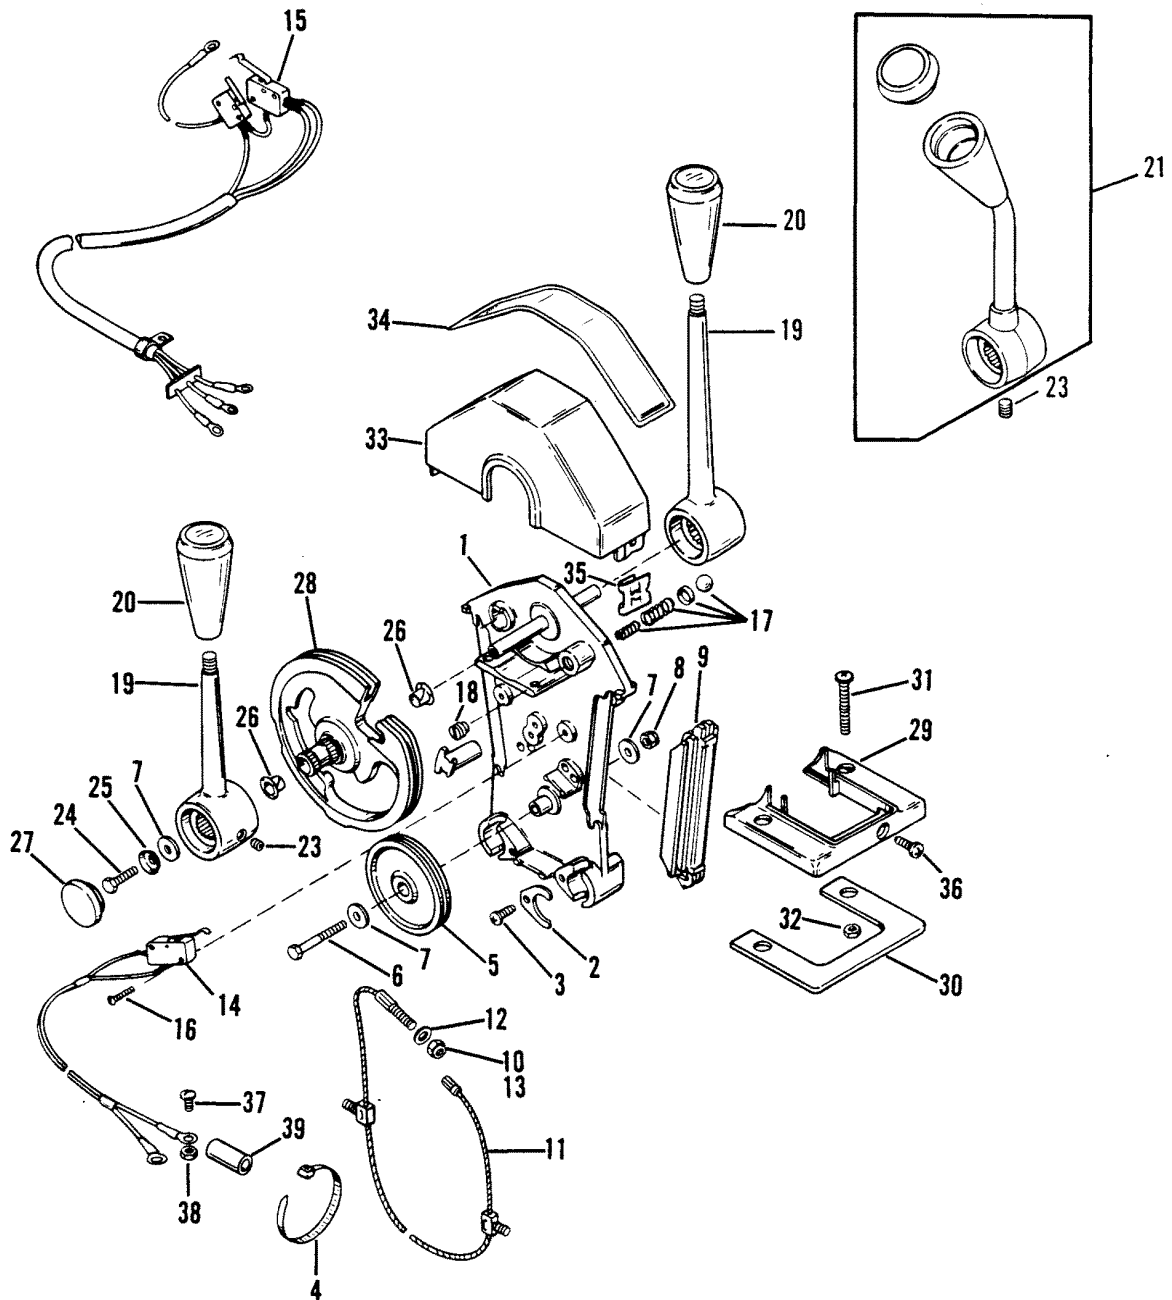

REMOTE CONTROL ASSEMBLY (93800A5, A11, A13, A17,A19,A23,A25)

REF. NO.	PART NO.	SYM.	QTY.	DESCRIPTION
-	93800A11		1	REMOTE CONTROL (SHIFT/THROTTLE)
-	93800A13		1	REMOTE CONTROL (SHIFT/SHIFT)
-	93800A5		1	REMOTE CONTROL (THROTTLE/THROTTLE)
-	93800A17		1	REMOTE CONTROL (SHIFT/THROTTLE - ELECTRIC)
-	9380A19		1	REMOTE CONTEOL (SHIFT/SHIFT - ELECTRIC)
-	93800A23		1	REMOTE CONTROL (SHIFT/SHIFT)
-	93800A25		1	REMOTE CONTROL (THROTTLE/THROTTLE)
1	14665A2		1	BODY ASSEMBLY
2	18347		4	RETAINER
3	10-41228		4	SCREW
4	56762		AR	STAR STRAP (4")
	54-816311		AR	STAR STRAP (8")
5	96237		2	PULLY
6	10-40003-10		1	SCREW
7	NLA	■	4	WASHER
8	11-40063--3		1	NUT
9	96259		2	GUIDE
10	11-13855		4	NUT
11	96239		2	CABLE ASSEMBLY
12	12-29245		2	WASHER
13	11-13855		AR	NUT
14	87-93479A6		AR	SWITCH AND HARNESS (MANUAL ONLY)
15	84-96436A2		AR	SWITCH AND HARNESS (ELECTRIC ONLY)
16	10-47255		AR	SCREW
17	96226A2		AR	DETENT SPRING KIT (SHIFT ONLY)
18	96238A2		AR	THROTTLE FRICTION KIT (THROTTLE ONLY)
19	88921--2		AR	HANDLE (5-3/4")
	88921--1		AR	HANDLE (7-1/2")
20	89006A1		AR	KNOB (BLACK)
	14578		AR	KNOB (RED)
21	88921A7		2	HANDLE (CURVED HANDLE W/BLACK KNOB)
	88921A14		2	HANDLE (CURVED HANDLE W/RED KNOB)
23	NLA	■	2	SET SCREW
24	NLA	■	2	SCREW
25	12-99927		2	WASHER
26	23-29638		4	BUSHING
27	96235		2	BUTTON
28	96197		2	ARM
29	96258		2	BASE
30	27-99415		2	GASKET
31	10-66687		4	SCREW
32	11-42290		4	WELNUT

■ = NO LONGER AVAILABLE

CONTINUED ON NEXT PAGE ➡

REMOTE CONTROL ASSEMBLY (93800A5, A11, A13, A17,A19,A23,A25)