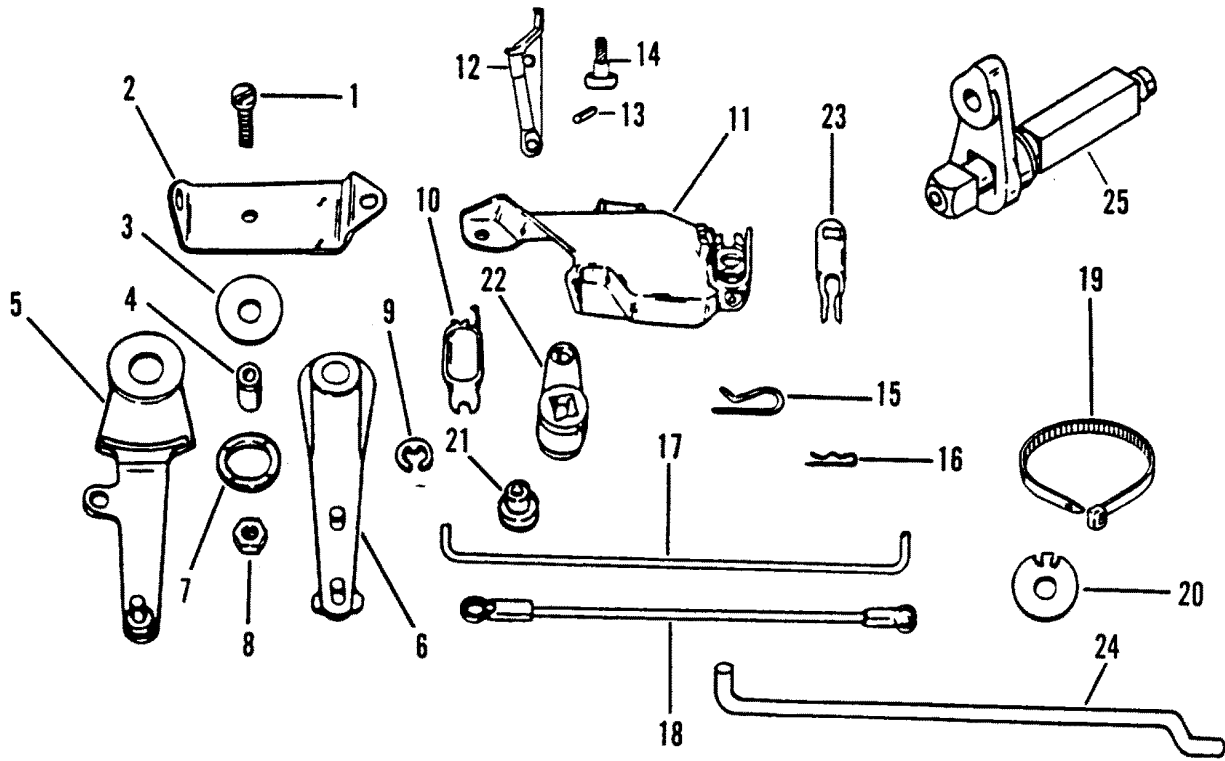

ATTACHING KIT-REMOTE CONTROL (42805A4, A6)

ATTACHING KIT-REMOTE CONTROL (42805A4, A6)

REF. NO.	PART NO.	SYM.	QTY.	DESCRIPTION
-	42805A4		-	REMOTE CONTROL ATTACHING KIT QUANTITIES: (42805A4) - 1, (42805A6) - 0
-	42805A6		-	REMOTE CONTROL ATTACHING KIT QUANTITIES: (42805A4) - 0, (42805A6) - 1
1	10-40003-32		-	SCREW (35 MM) QUANTITIES: (42805A4) - 1, (42805A6) - 1
2	42809		-	BRACKET QUANTITIES: (42805A4) - 1, (42805A6) - 1
3	12-29245		-	WASHER (1/2 X .281 I.D.) QUANTITIES: (42805A4) - 2, (42805A6) - 2
	12-56681		-	WASHER (1/2 X .203 I.D.) QUANTITIES: (42805A4) - 2, (42805A6) - 1
	12-12132		-	WASHER (1-1/2 X .52 I.D.) QUANTITIES: (42805A4) - 1, (42805A6) - 1
	12-65567		-	WASHER (3/4 X .265 I.D.) QUANTITIES: (42805A4) - 1, (42805A6) - 1
4	23-42806		-	BUSHING QUANTITIES: (42805A4) - 1, (42805A6) - 1
5	42810A4		-	CONTROL ARM QUANTITIES: (42805A4) - 1, (42805A6) - 0
	42810A8		-	CONTROL ARM QUANTITIES: (42805A4) - 0, (42805A6) - 1
6	42807--1		-	ARM QUANTITIES: (42805A4) - 1, (42805A6) - 1
7	13-12134		-	WAVE WASHER QUANTITIES: (42805A4) - 1, (42805A6) - 1
8	11-40063--4		-	NUT QUANTITIES: (42805A4) - 1, (42805A6) - 1
9	53-61319		-	E-RING QUANTITIES: (42805A4) - 1, (42805A6) - 0
10	42802--1		-	RETAINER QUANTITIES: (42805A4) - 1, (42805A6) - 1
11	42805A3		-	BRACKET ASSEMBLY QUANTITIES: (42805A4) - 1, (42805A6) - 1
12	11373		-	LATCH PIN QUANTITIES: (42805A4) - 1, (42805A6) - 1
13	17-23928		-	ROLL PIN QUANTITIES: (42805A4) - 1, (42805A6) - 1
14	10-42975		-	DRIVE SCREW QUANTITIES: (42805A4) - 1, (42805A6) - 1
15	54-11372		-	CLIP QUANTITIES: (42805A4) - 1, (42805A6) - 1
16	18-21071		-	COTTER PIN QUANTITIES: (42805A4) - 1, (42805A6) - 1
17	42741		-	SHIFT LINK QUANTITIES: (42805A4) - 1, (42805A6) - 0
18	19385A2		-	THROTTLE LINK ASSEMBLY QUANTITIES: (42805A4) - 1, (42805A6) - 1
19	54-816311		-	STA-STRAP QUANTITIES: (42805A4) - 2, (42805A6) - 2
20	14-11371		-	TAB WASHER QUANTITIES: (42805A4) - 1, (42805A6) - 0
21	23-12136		-	BUSHING QUANTITIES: (42805A4) - 1, (42805A6) - 1
22	42800		-	LEVER QUANTITIES: (42805A4) - 1, (42805A6) - 0
23	42429--1		-	RETAINER QUANTITIES: (42805A4) - 2, (42805A6) - 2
24	815569--1		-	SHIFT LINK QUANTITIES: (42805A4) - 0, (42805A6) - 1
25	815550--1		-	SHIFT SHAFT QUANTITIES: (42805A4) - 0, (42805A6) - 1