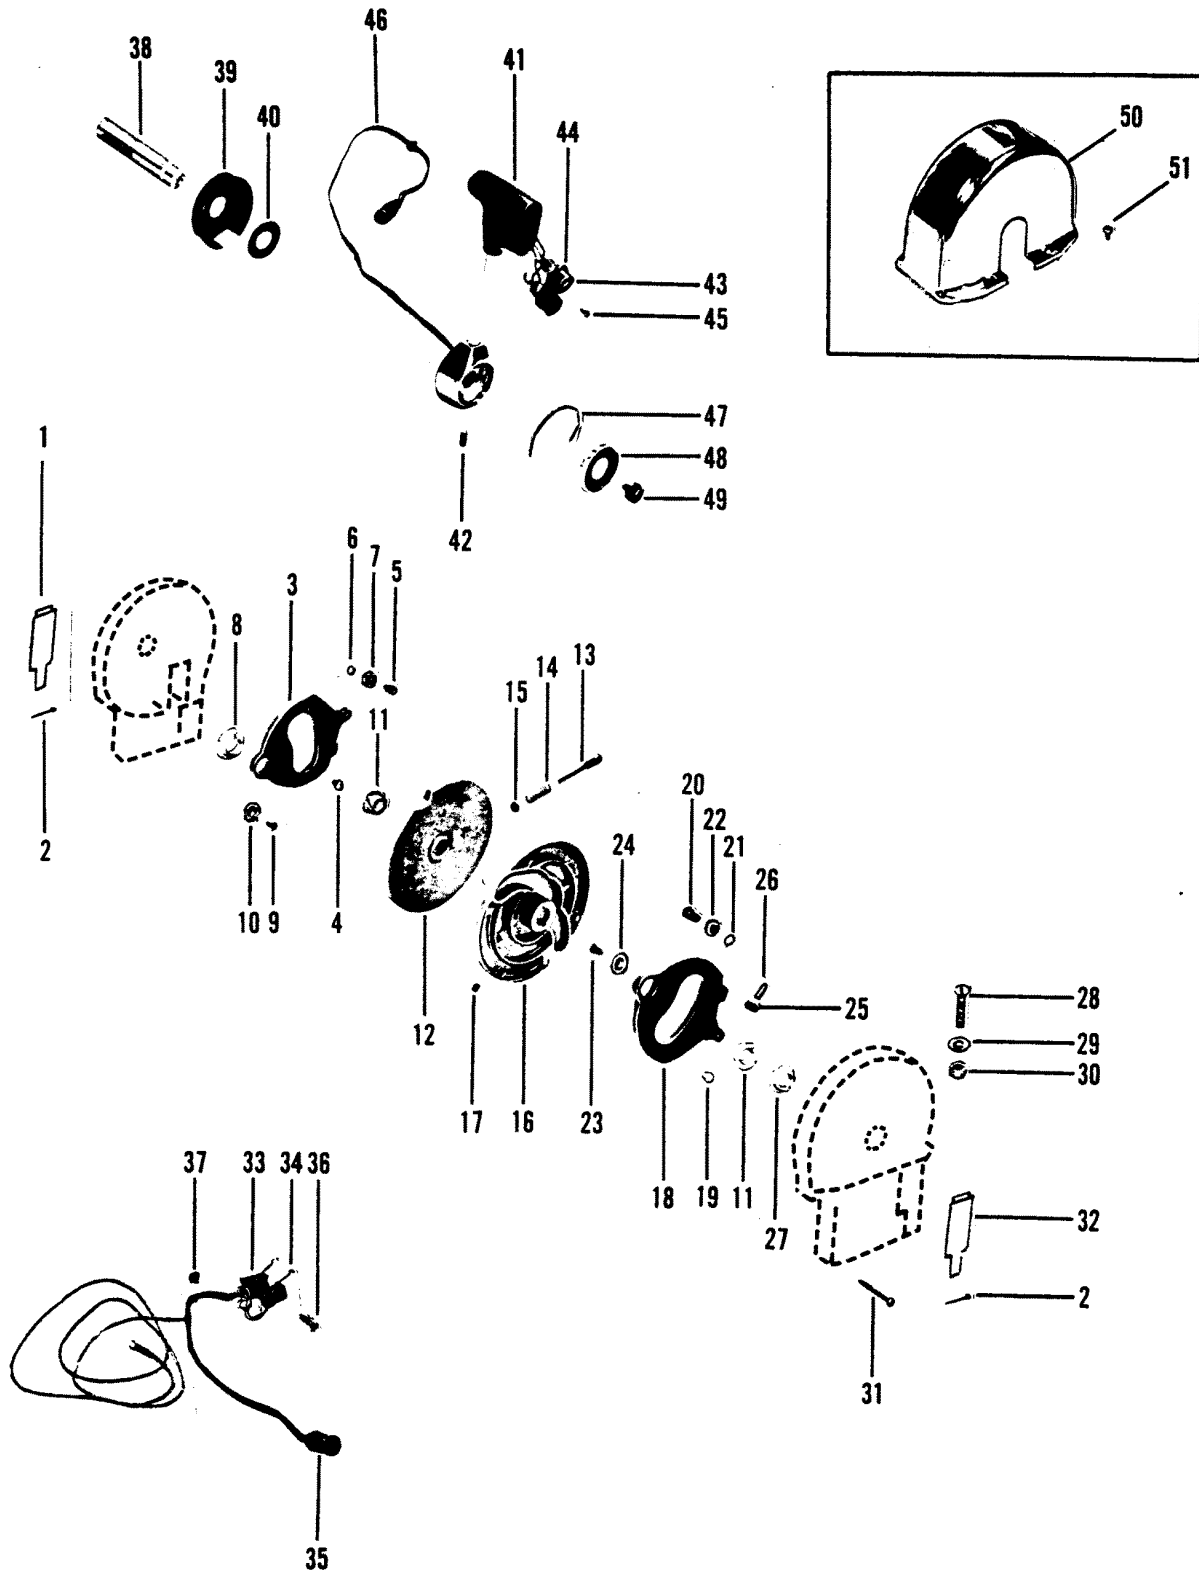

REMOTE CONTROL ASSY (74578A2)

PAGE 22

REMOTE CONTROLS VOL. 1

REMOTE CONTROL ASSY (74578A2)

REF. NO.	PART NO.	SYM.	QTY.	DESCRIPTION
42	10-37805		1	SET SCREW
43	87-68033		1	SWITCH (RED)
	87-68691		1	SWITCH (BLACK)
44	74646		1	RETAINER
45	N.S.S.		2	SCREW (5/16")
46	84-74796		1	HARNESS
47	56773		1	RETAINER
48	85006		1	COVER ASSEMBLY
49	74326		1	BUTTON
50	N.S.S.		1	CONTROL COVER
51	10-68849		4	SCREW (1/4")