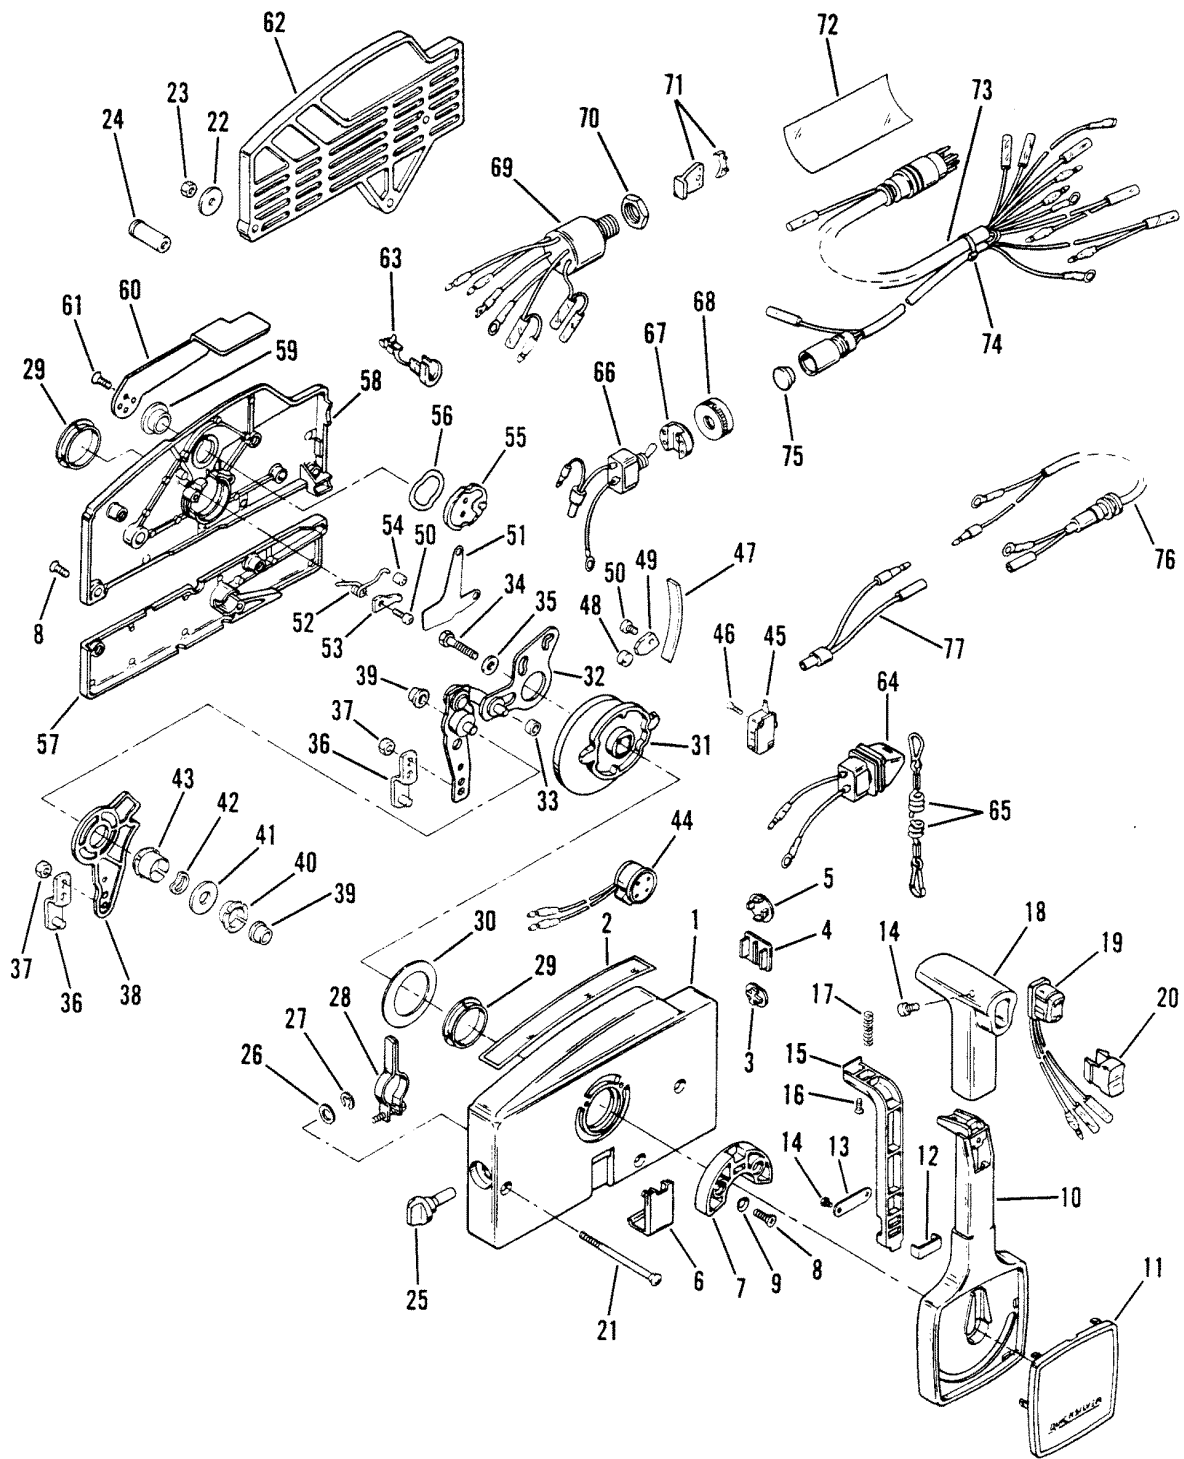

COMMANDER 2000 REMOTE CONTROL

COMMANDER 2000 REMOTE CONTROL

REF. NO.	PART NO.	SYM.	QTY.	DESCRIPTION
70	11-93543		-	NUT QUANTITIES: (16900A15) - 1, (16900A20) - 1, (16901A15) - 1, (16902A15) - 1, (16903A20) - 0, (16904A15) - 1, (16905A20) - 0, (16906A15) - 1, (16907A15) - 1, (16908A1) - 0
71	90468A1		-	COVER ASSEMBLY QUANTITIES: (16900A15) - 2, (16900A20) - 2, (16901A15) - 2, (16902A15) - 2, (16903A20) - 0, (16904A15) - 2, (16905A20) - 0, (16906A15) - 2, (16907A15) - 2, (16908A1) - 0
72	15097		-	NEOPRENE SHEET QUANTITIES: (16900A15) - 1, (16900A20) - 1, (16901A15) - 1, (16902A15) - 1, (16903A20) - 0, (16904A15) - 1, (16905A20) - 0, (16906A15) - 0, (16907A15) - 0, (16908A1) - 0
73	84-17179A1		-	HARNESS (12 WIRE) QUANTITIES: (16900A15) - 1, (16900A20) - 0, (16901A15) - 0, (16902A15) - 0, (16903A20) - 0, (16904A15) - 0, (16905A20) - 0, (16906A15) - 0, (16907A15) - 0, (16908A1) - 0
	84-17179A2		-	HARNESS (12 WIRE) QUANTITIES: (16900A15) - 0, (16900A20) - 1, (16901A15) - 0, (16902A15) - 0, (16903A20) - 0, (16904A15) - 0, (16905A20) - 0, (16906A15) - 0, (16907A15) - 0, (16908A1) - 0
	84-17247A1		-	HARNESS (9 WIRE) QUANTITIES: (16900A15) - 0, (16900A20) - 0, (16901A15) - 1, (16902A15) - 1, (16903A20) - 0, (16904A15) - 1, (16905A20) - 0, (16906A15) - 0, (16907A15) - 0, (16908A1) - 0
	84-14738A3		-	HARNESS (10 WIRE) QUANTITIES: (16900A15) - 0, (16900A20) - 0, (16901A15) - 0, (16902A15) - 0, (16903A20) - 0, (16904A15) - 0, (16905A20) - 0, (16906A15) - 1, (16907A15) - 0, (16908A1) - 0
	84-84711A5		-	HARNESS (7 WIRE) QUANTITIES: (16900A15) - 0, (16900A20) - 0, (16901A15) - 0, (16902A15) - 0, (16903A20) - 0, (16904A15) - 0, (16905A20) - 0, (16906A15) - 0, (16907A15) - 1, (16908A1) - 0
74	54-816311		-	CABLE TIE QUANTITIES: (16900A15) - AR, (16900A20) - AR, (16901A15) - AR, (16902A15) - AR, (16903A20) - AR, (16904A15) - AR, (16905A20) - AR, (16906A15) - AR, (16907A15) - AR, (16908A1) - 0
75	19-11023		-	PLUG QUANTITIES: (16900A15) - 1, (16900A20) - 1, (16901A15) - 1, (16902A15) - 1, (16903A20) - 0, (16904A15) - 0, (16905A20) - 0, (16906A15) - 1, (16907A15) - 1, (16908A1) - 0
76	84-17193A1		-	HARNESS (2 WIRE) QUANTITIES: (16900A15) - 0, (16900A20) - 0, (16901A15) - 0, (16902A15) - 0, (16903A20) - 1, (16904A15) - 0, (16905A20) - 1, (16906A15) - 0, (16907A15) - 0, (16908A1) - 0
77	84-11149A1		-	CABLE ASSEMBLY QUANTITIES: (16900A15) - 0, (16900A20) - 0, (16901A15) - 0, (16902A15) - 0, (16903A20) - 1, (16904A15) - 0, (16905A20) - 1, (16906A15) - 0, (16907A15) - 0, (16908A1) - 0
	84-11149A2		-	CABLE ASSEMBLY QUANTITIES: (16900A15) - 0, (16900A20) - 0, (16901A15) - 0, (16902A15) - 0, (16903A20) - 1, (16904A15) - 0, (16905A20) - 1, (16906A15) - 0, (16907A15) - 0, (16908A1) - 0