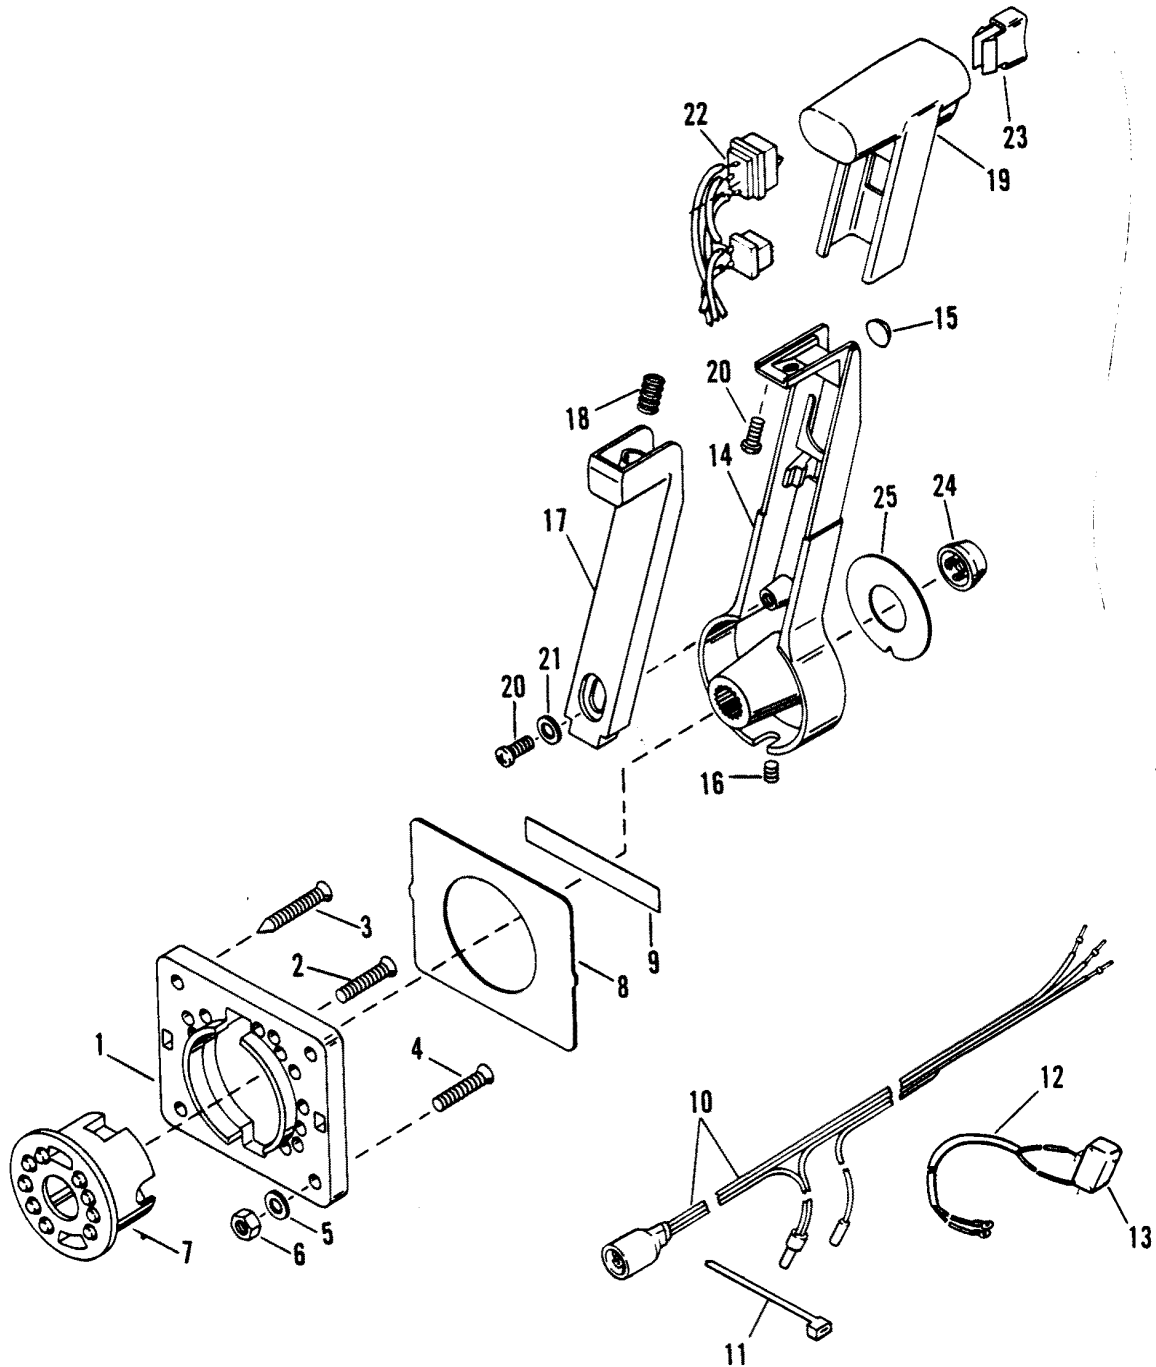

REMOTE CONTROL ASSY

REMOTE CONTROL ASSY

REF. NO.	PART NO.	SYM.	QTY.	DESCRIPTION
22	87-18286A33		-	TRIM/TRAILER SWITCH QUANTITIES: (88150A19) - 1, (88150A21) - 0, (88150A18) - 0
	87-18286A31		-	TRIM/TRAILER SWITCH QUANTITIES: (88150A19) - 0, (88150A21) - 1, (88150A18) - 1
23	817697		-	PLUG (OLD DESIGN) QUANTITIES: (88150A19) - 0, (88150A21) - 1, (88150A18) - 0
24	817254		-	BUTTON QUANTITIES: (88150A19) - 1, (88150A21) - 1, (88150A18) - 1
25	37-817695		-	DECAL QUANTITIES: (88150A19) - 1, (88150A21) - 1, (88150A18) - 1

REFER TO MODULAR COMPONENTS