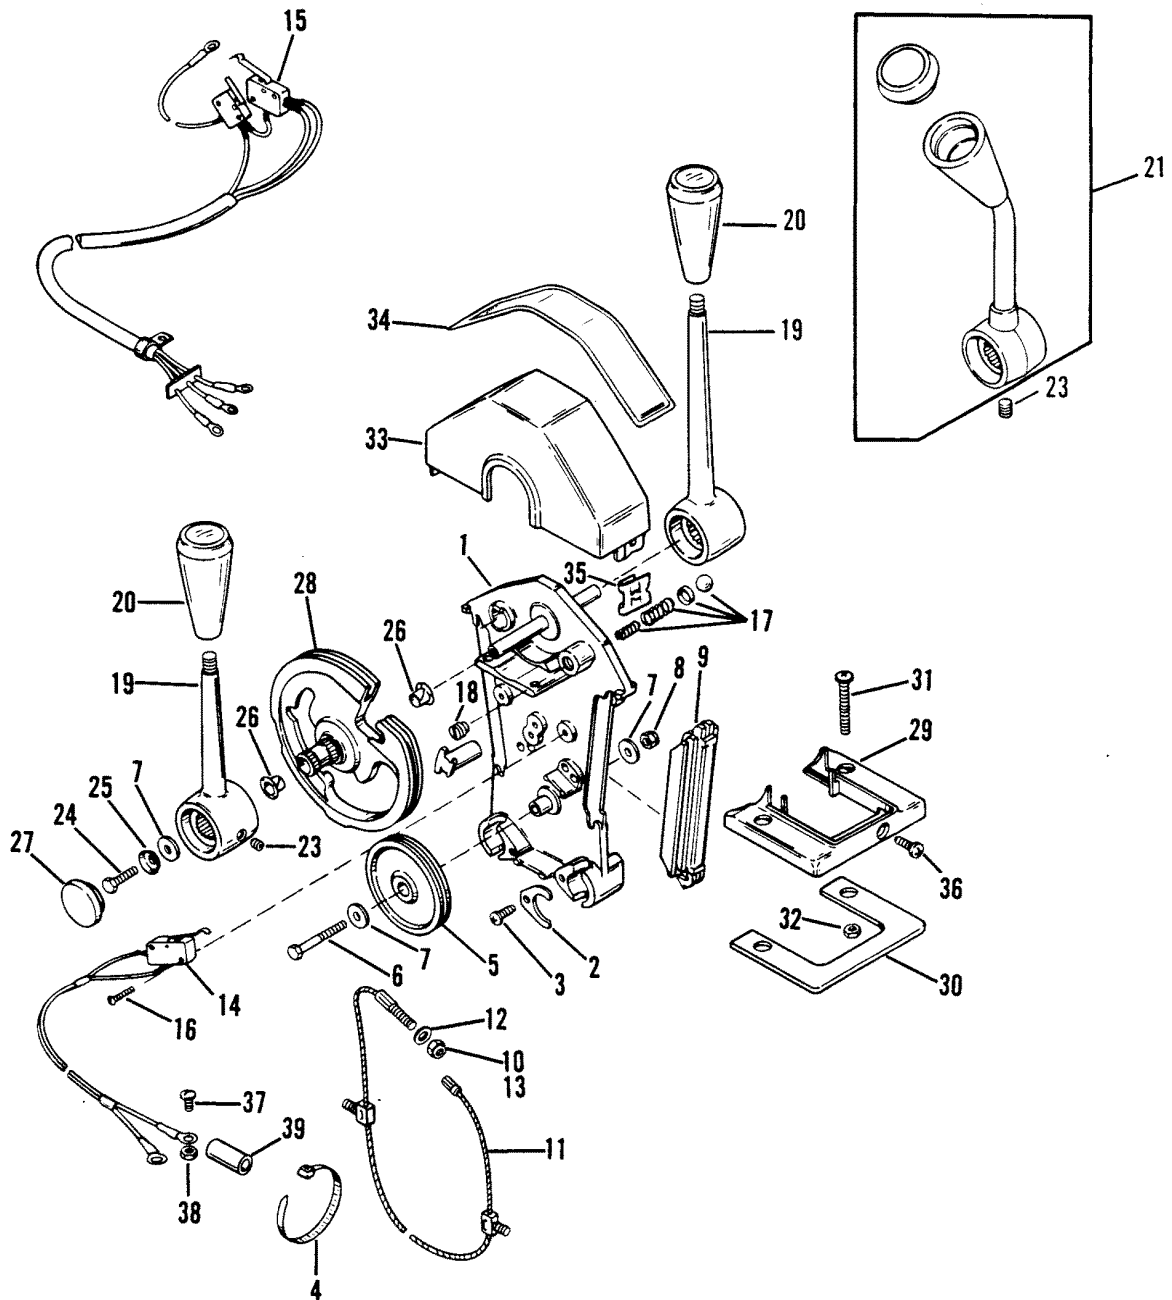

REMOTE CONTROL ASSEMBLY (93800A5, A11, A13, A17,A19,A23,A25)

REMOTE CONTROL ASSEMBLY (93800A5, A11, A13, A17,A19,A23,A25)

REF. NO.	PART NO.	SYM.	QTY.	DESCRIPTION
-	93800A11		1	REMOTE CONTROL (SHIFT/THROTTLE)
-	93800A13		1	REMOTE CONTROL (SHIFT/SHIFT)
-	93800A5		1	REMOTE CONTROL (THROTTLE/THROTTLE)
-	93800A17		1	REMOTE CONTROL (SHIFT/THROTTLE - ELECTRIC)
-	9380A19		1	REMOTE CONTEOL (SHIFT/SHIFT - ELECTRIC)
-	93800A23		1	REMOTE CONTROL (SHIFT/SHIFT)
-	93800A25		1	REMOTE CONTROL (THROTTLE/THROTTLE)
1	14665A2		1	BODY ASSEMBLY
2	18347		4	RETAINER
3	10-41228		4	SCREW
4	56762		AR	STAR STRAP (4")
	54-816311		AR	STAR STRAP (8")
5	96237		2	PULLY
6	10-40003-10		1	SCREW
7	NLA	■	4	WASHER
8	11-40063--3		1	NUT
9	96259		2	GUIDE
10	11-13855		4	NUT
11	96239		2	CABLE ASSEMBLY
12	12-29245		2	WASHER
13	11-13855		AR	NUT
14	87-93479A6		AR	SWITCH AND HARNESS (MANUAL ONLY)
15	84-96436A2		AR	SWITCH AND HARNESS (ELECTRIC ONLY)
16	10-47255		AR	SCREW
17	96226A2		AR	DETENT SPRING KIT (SHIFT ONLY)
18	96238A2		AR	THROTTLE FRICTION KIT (THROTTLE ONLY)
19	88921--2		AR	HANDLE (5-3/4")
	88921--1		AR	HANDLE (7-1/2")
20	89006A1		AR	KNOB (BLACK)
	14578		AR	KNOB (RED)
21	88921A7		2	HANDLE (CURVED HANDLE W/BLACK KNOB)
	88921A14		2	HANDLE (CURVED HANDLE W/RED KNOB)
23	NLA	■	2	SET SCREW
24	NLA	■	2	SCREW
25	12-99927		2	WASHER
26	23-29638		4	BUSHING
27	96235		2	BUTTON
28	96197		2	ARM
29	96258		2	BASE
30	27-99415		2	GASKET
31	10-66687		4	SCREW
32	11-42290		4	WELNUT

■ = NO LONGER AVAILABLE

CONTINUED ON NEXT PAGE ➡