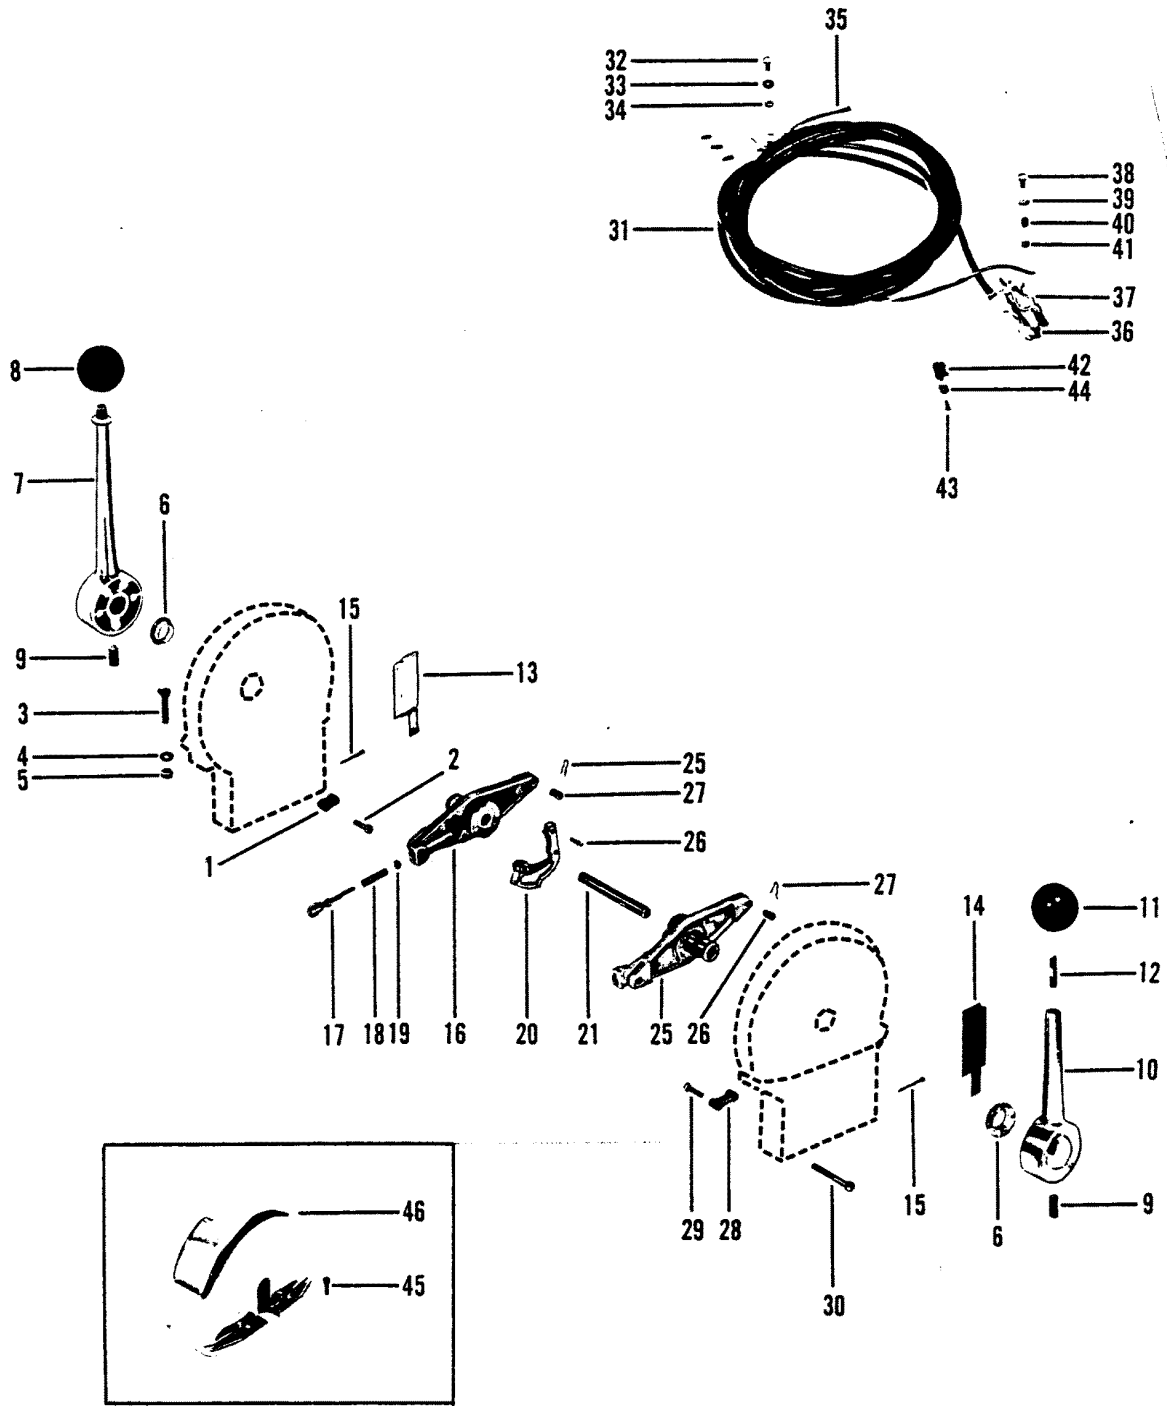

REMOTE CONTROL ASSEMBLY (CONSOLE) (68834A2)

REMOTE CONTROL ASSEMBLY (CONSOLE) (68834A2)

REF. NO.	PART NO.	SYM.	QTY.	DESCRIPTION
-	68834A2		1	REMOTE CONTROL ASSEMBLY
1	NLA	■	1	BLOCK (STARBOARD)
2	10-20668		2	SCREW (7/16")
3	10-68848		4	SCREW (1-1/2")
4	12-24664		4	WASHER
5	11-20361		4	NUT
6	23-37593		2	BUSHING
7	NLA	■	1	THROTTLE HANDLE
8	N.S.S.		1	KNOB (RED)
9	10-37805		2	SET SCREW
10	NLA	■	1	SHIFT HANDLE
11	98530		1	KNOB
12	16-58152		1	STUD
13	38749		1	COVER (STARBOARD)
14	38750		1	COVER (PORT)
15	18-32857		2	COTTER PIN
16	68843		1	SHIFT LEVER
17	17-39577A2		1	DETENT PIN
18	24-36244		1	SPRING
19	13-39317		1	LOCKWASHER
20	NLA	■	1	SHIFT CAM
21	NLA	■	3	SCREW
22	NLA	■	1	CONTROL SHAFT
23	17-37801		1	PIN
24	18-37809		3	COTTER PIN
25	68842		1	THROTTLE LEVER
26	17-37801		1	PIN
27	18-37809		1	COTTER PIN
28	NLA	■	1	BLOCK (PORT)
29	10-20668		2	SCREW (7/16")
30	NLA	■	4	SCREW (1-3/4")
31	NLA	■	1	HARNESS ASSEMBLY
32	10-48591		1	SCREW (1/2")
33	13-26996		1	LOCKWASHER
34	11-68219		1	NUT
35	84-61601A5		1	CABLE (WHITE - 5')
36	63979A5		1	SHFIT & PLATE ASSEMBLY
37	84-63433--3		1	CABLE (YELLOW - 2-3/4")
38	NLA	■	3	SCREW (1-7/8")
39	N.S.S.		3	LOCKWASHER
40	23-56639		3	SPACER
41	11-55821		3	NUT

■ = NO LONGER AVAILABLE

CONTINUED ON NEXT PAGE ➡