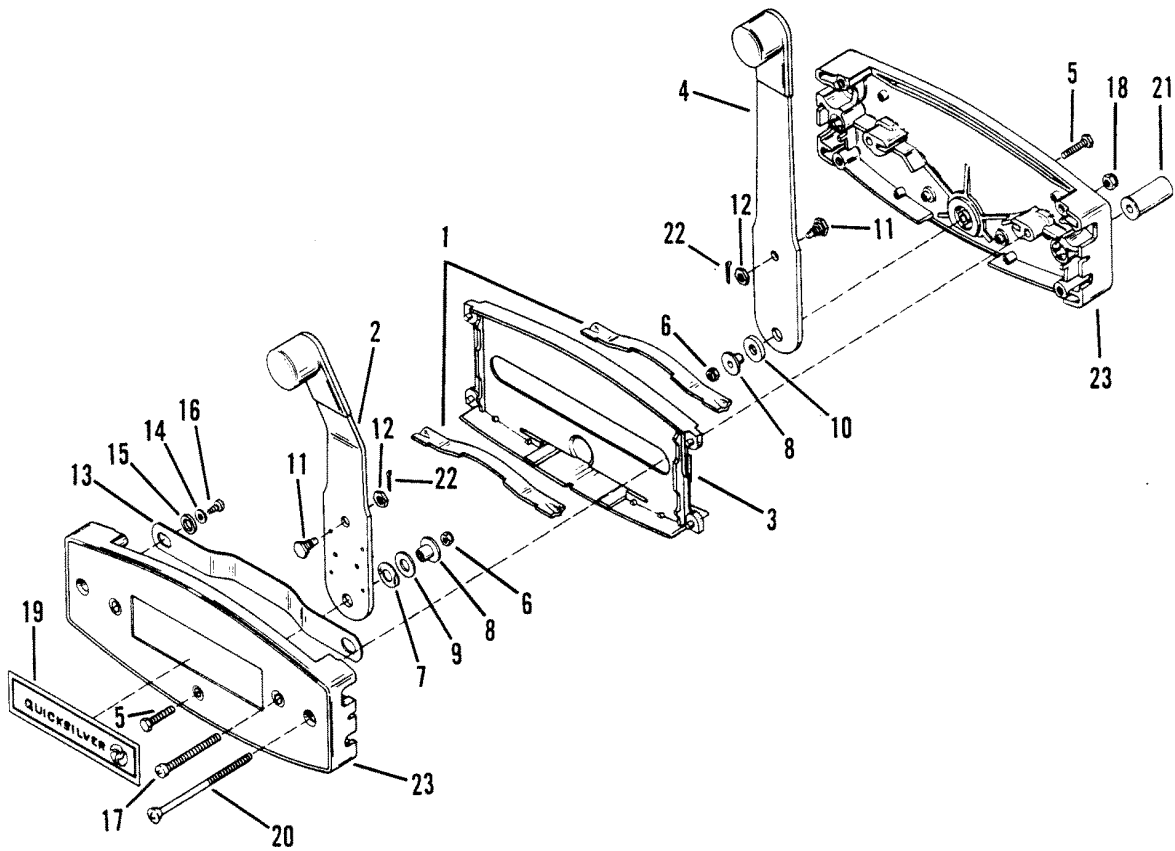

REMOTE CONTROL ASSEMBLY (TWO-LEVER)

REMOTE CONTROL ASSEMBLY (TWO-LEVER)

REF. NO.	PART NO.	SYM.	QTY.	DESCRIPTION
-	98864A1		1	REMOTE CONTROL ASSEMBLY
1	99599		2	PLATE
2	99586A1		1	SHIFT HANDLE (BLACK KNOB)
3	99581		1	DIVIDER
4	99585A1		1	THROTTLE HANDLE ASSEMBLY (RED KNOB)
5	10-40003--6		2	SCREW
6	11-40026--3		2	NUT
7	13-31030		1	WAVE WASHER
8	42496		2	FLANGE
9	12-34931		1	WASHER
10	23-99817		1	SPACER (PLACTIC)
11	41317		2	ANCHOR
12	11-41318		2	NUT
13	24-99600		1	SPRING
14	12-11303		2	WASHER
15	23-99594		2	SPACER
16	10-41230		2	SCREW
17	10-43292		2	SCREW
18	11-40063--4		2	NUT
19	NLA	■	1	DECAL
20	10-40031140		2	SCREW
21	N.S.S.		2	NUT
22	18-21071		2	COTTER PIN
23	99582		2	HOUSING
-	89491-1		AR	KEY 1A
-	89491-2		AR	KEY 1B
-	89491-3		AR	KEY 1C
-	89491-4		AR	KEY 1D
-	89491-5		AR	KEY 1E
-	89491-6		AR	KEY 1F
-	89491-7		AR	KEY 2A
-	89491-8		AR	KEY 2B
-	89491-9		AR	KEY 2C
-	89491-10		AR	KEY 2D
-	89491-11		AR	KEY 2E
-	89491-12		AR	KEY 2F

■ = NO LONGER AVAILABLE