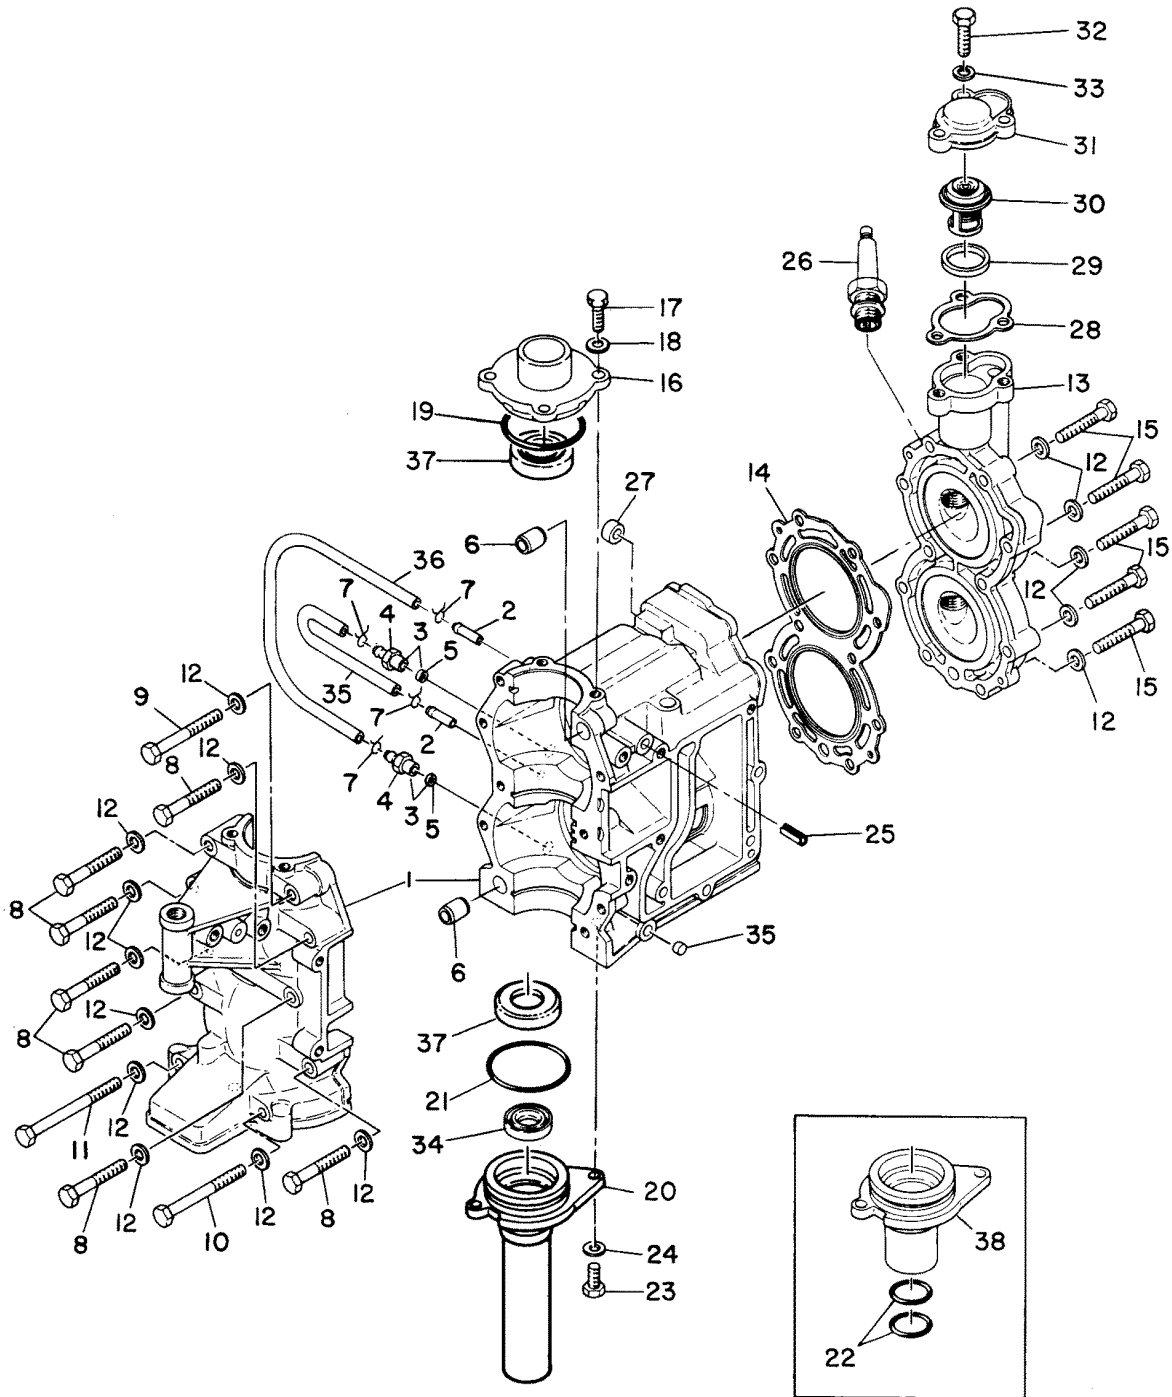

CRANKCASE AND CYLINDER HEAD

CRANKCASE AND CYLINDER HEAD

REF. NO.	PART NO.	SYM.	QTY.	DESCRIPTION
1	870-6777M		1	CRANKCASE AND CYLINDER ASS'Y SERIAL 00000000-00026575
	870-6915M		1	CRANKCASE AND CYLINDER ASS'Y SERIAL 00026576-09999999
2	22-80122M		2	FITTING, FEED BACK HOSE SERIAL 00000000-00026575
	22-80743M		2	FITIING, FEED BACK HOSE... SERIAL 00026576-09999999
3	21-80105M		2	CHECK VALVE ASS'Y... SERIAL 00000000-00026575
	21-80727M		2	CHECK VALVE ASS'Y... SERIAL 00026576-09999999
4	22-80106M		2	FITTING...
5	21-80107M		2	CHECK VALVE...
6	17-82161M		2	PIN, DOWEL-CRANKCASE...
7	54-82046M		4	CLAMP, FEED BACK HOSE...
8	10-82429M		7	BOLT, CRANKCASE ATTACHING...
9	10-82430M		1	BOLT, CRANKCASE ATTACHING...
10	10-82433M		1	BOLT, CRANKCASE ATTACHING...
11	10-82435M		1	BOLT, CRANKCASE ATTACHING...
12	12-81792M		20	WASHER...
13	968-6775M		1	HEAD, CYLINDER...
14	27-81027M		1	GASKET, CYLINDER HEAD...
15	10-82427M		10	BOLT, CYLINDER HEAD ATTACHING...
16	82659M		1	HOUSING, OIL SEAL-UPPER... SERIAL 00000000-00020160
	81038M		1	HOUSING, OIL SEAL-UPPER... SERIAL 00020161-09999999
	83086M		1	HOUSING, OIL SEAL-UPPER CHROME (OPTIONAL)... SERIAL 00000000-00020160
	83087M		1	HOUSING, OIL SEAL-UPPER (OPTIONAL)... SERIAL 00020161-09999999
17	10-82422M		4	BOLT, SEAL HOUSING ATTACHING... SERIAL 00000000-00020160
	10-82423M		4	.. SERIAL 00020161-09999999
18	13-82199M		4	WASHER, SEAL HOUSING BOLT...
19	25-82276M		1	O-RING, UPPER OIL SEAL HOUSING...
20	81039M		1	HOUSING, OIL SEAL-LOWER... SERIAL 00020161-09999999
21	25-82277M		1	O-RING, LOWER OIL SEAL HOUSING...
22	25-82746M		2	O-RING, LOWER OIL SEAL HOUSING... SERIAL 00000000-00020160
23	10-82449M		2	BOLT, LOWER OIL SEAL HOUSING ATTACHING...
24	12-82214M		2	WASHER, OIL SEAL BOT...
25	17-82160M		1	PIN, ROLL-CYLINDER...
26	33-82370M		2	SPARK PLUG, B-6HS (NGK)...
27	80562M		1	DAMPER, IGNITION COIL...
28	27-81031M		1	GASKET, THERMOSTAT COVER...
29	23-82622M		1	SPACER, THERMOSTAT... SERIAL 00000000-00020160
	12-81835M		1	SPACER, THERMOSTAT... SERIAL 00020161-09999999
30	81028M		1	THERMOSTAT...
31	82658M		1	COVER, THERMOSTAT... SERIAL 00000000-00020160

CONTINUED ON NEXT PAGE ➡