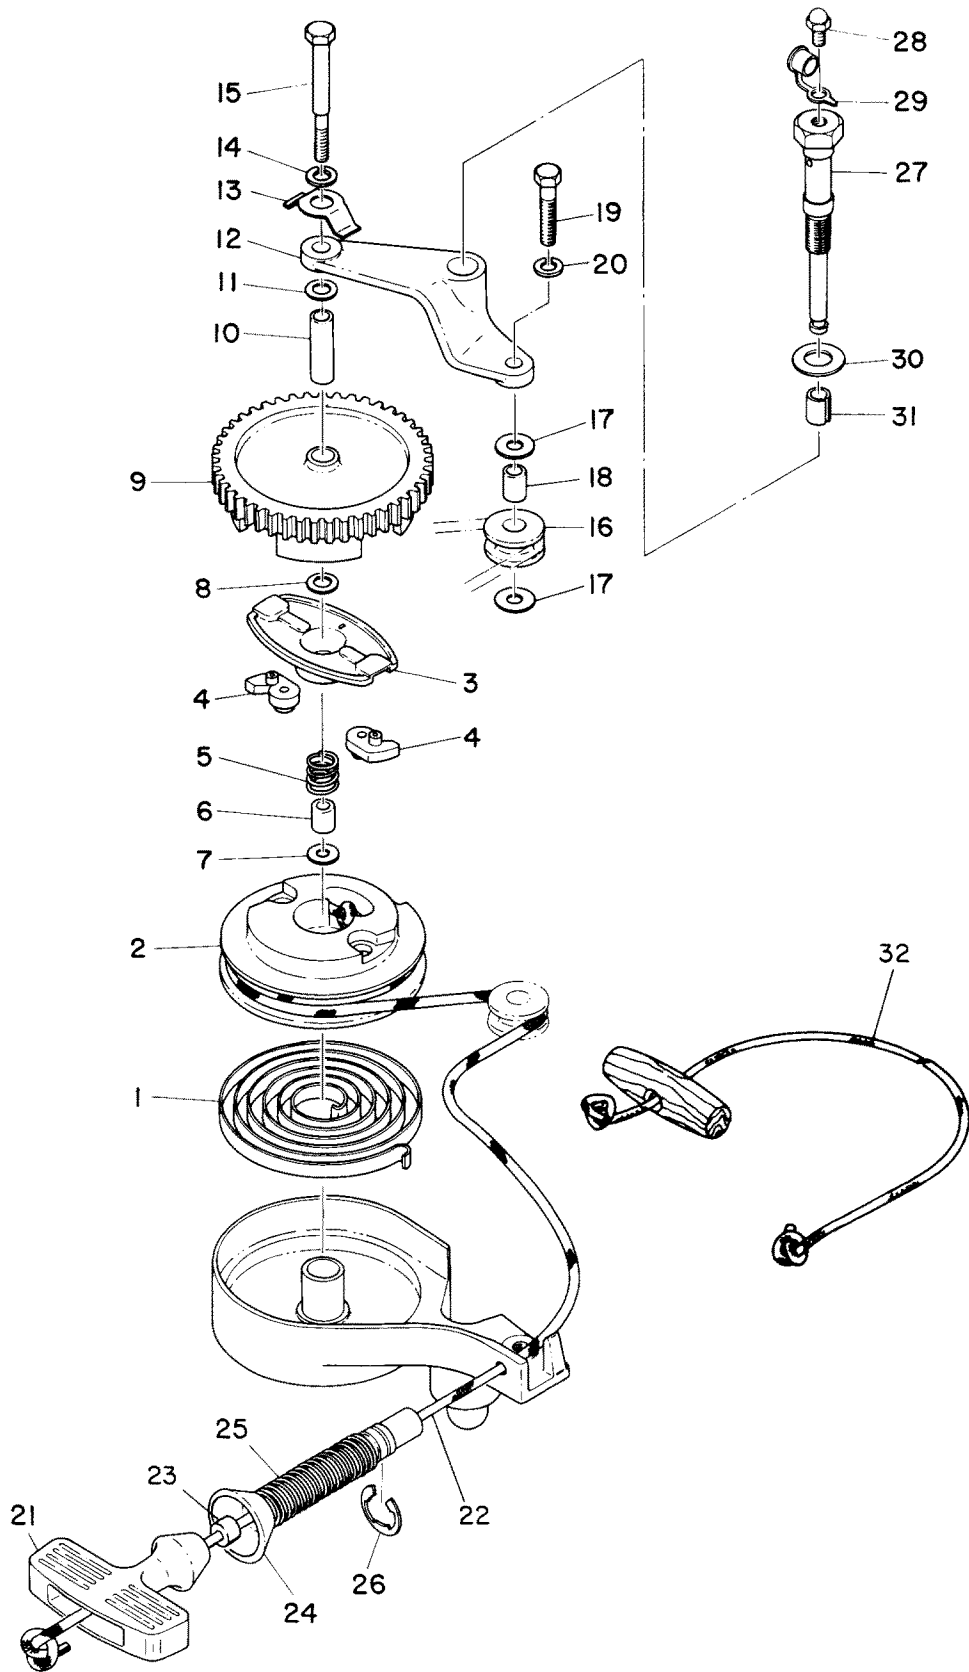

RECOIL STARTER

RECOIL STARTER

REF. NO.	PART NO.	SYM.	QTY.	DESCRIPTION
0-1	80455M		1	STARTER ASS"Y...
1	24-80457M		1	SPRING, STARTER...
2	50-80458M		1	STARTER, SHEAVE...
3	80460M		1	DRIVE, PLATE...
4	80469M		2	PAWL, STARTER...
5	24-80459M		1	SPRING, DRIVE PLATE...
6	23-80473M		1	COLLAR, STARTER ASS'Y BOLT...
7	12-82187M		1	WASHER, STARTER ASS'Y BOLT...
8	12-80466M		1	WASHER, THRUST-DRIVE PLATE...
9	43-80465M		1	GEAR, STARTER PINION...
10	23-80462M		1	SPACER, STARTER BOLT...
11	12-80468M		1	WASHER, THRUST-STARTER BOLT...
12	80456M		1	BRACKET, STARTER PULLEY...
13	13-80467M		1	WASHER, TENSION-STARTER ASS'Y...
14	13-82190M		1	LOCKWASHER, STARTER ASS'Y BOLT...
15	10-80461M		1	BOLT, STARTER ASS'Y ATTACHING...
16	80470M		1	PULLEY, ROPE STARTER...
17	12-82189M		2	WASHER, PULLEY BOLT...
18	23-80472M		1	COLLAR, PULLEY BOLT...
19	10-82427M		1	BOLT, BRACKET ATTACHING...
20	13-82188M		1	LOCKWASHER, PULLEY BOLT...
21	80063M		1	HANDLE, STARTER ROPE...
22	79629A1		1	STARTER ROPE...
23	83104M		1	SEAL RUBBER...
24	80471M		1	GUIDE, STARTER ROPE...
25	24-82072M		1	SPRING, STARTER GUIDE...
26	53-82337M		1	SNAP RING, STARTER GUIDE...
27	10-80474M		1	BOLT, GEAR DISTRIBUTION...
28	22-82369M		1	FITTING, GREASE...
29	81439M		1	CAP, GREASE FITTING...
30	12-80463M		AR	WASHER, GREASE BOLT THRUST (1.0 MM)...
	12-80464M		AR	WASHER, GREASE BOLT THRUST (2.0 MM)...
31	23-81944M		1	BUSHING, GREASE BOLT...
32	47341A1		1	EMERGENCY STARTER ROPE...