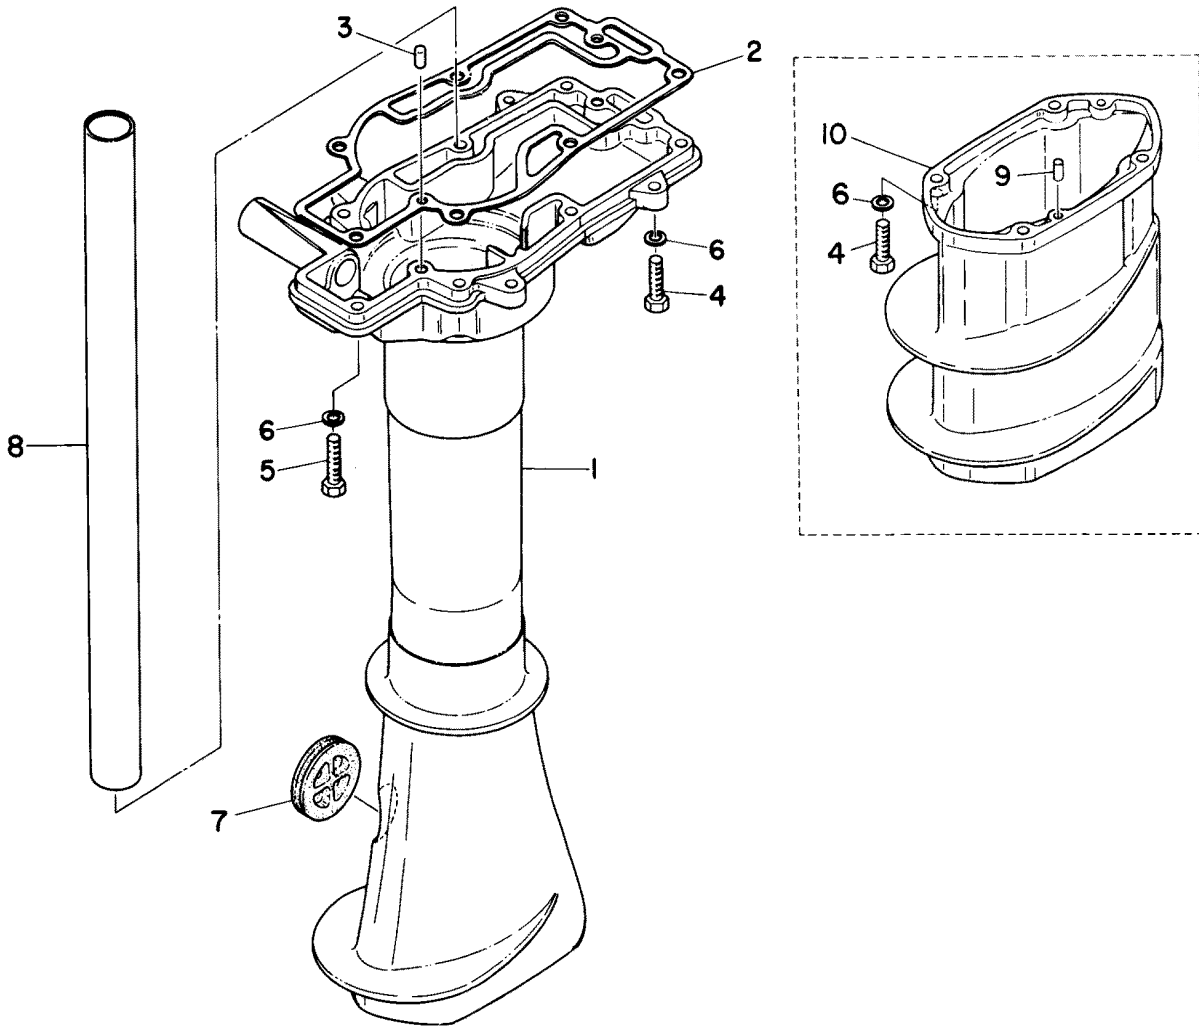

CONTINUED ON NEXT PAGE ➡

COWLING

COWLING

REF. NO.	PART NO.	SYM.	QTY.	DESCRIPTION
37	25-80517M		1	GROMMET, COWL-CONTROL CABLE...
38	80033M		1	HOLDER, SHEAR PIN...
39	82664M		1	PLATE, BOTTOM COWL... SERIAL 00000000-00020160
40	10-82164M		1	SCREW, PLATE ATTACHING... SERIAL 00000000-00020160
41	91-80368M		1	TOOL KIT...

DRIVESHAFT HOUSING

DRIVESHAFT HOUSING

REF. NO.	PART NO.	SYM.	QTY.	DESCRIPTION
1	1587-6873M		1	DRIVESHAFT HOUSING, UPPER... SERIAL 00000000-00020160
	1587-6782M		1	DRIVESHAFT HOUSING, UPPER... SERIAL 16-55465-09999999
	1587-6944M		1	DRIVESHAFT HOUSING - UPPER... . SERIAL 00020661-09999999
2	27-81082M		1	GASKET, DRIVESHAFT HOUSING - UPPER...
3	17-82359M		2	PIN, DOWEL DRIVESHAFT HOUSING...
4	10-82452M		8	BOLT, ATTACHING...
5	10-82453M		7	BOLT, ATTACHING...
6	12-82214M		15	WASHER...
7	80533M		1	COVER, ACCESS...
8	32-81083M		1	COLLAR, DRIVESHAFT-UPPER (SHORT SHAFT)... SERIAL 00000000-00020160
	32-81084M		1	COLLAR, DRIVESHAFT-UPPER (LONG SHAFT)... SERIAL 00000000-00020160
9	17-82354M		2	PIN, DOWEL...
10	83194M		1	EXTENSION (LONG SHAFT)...