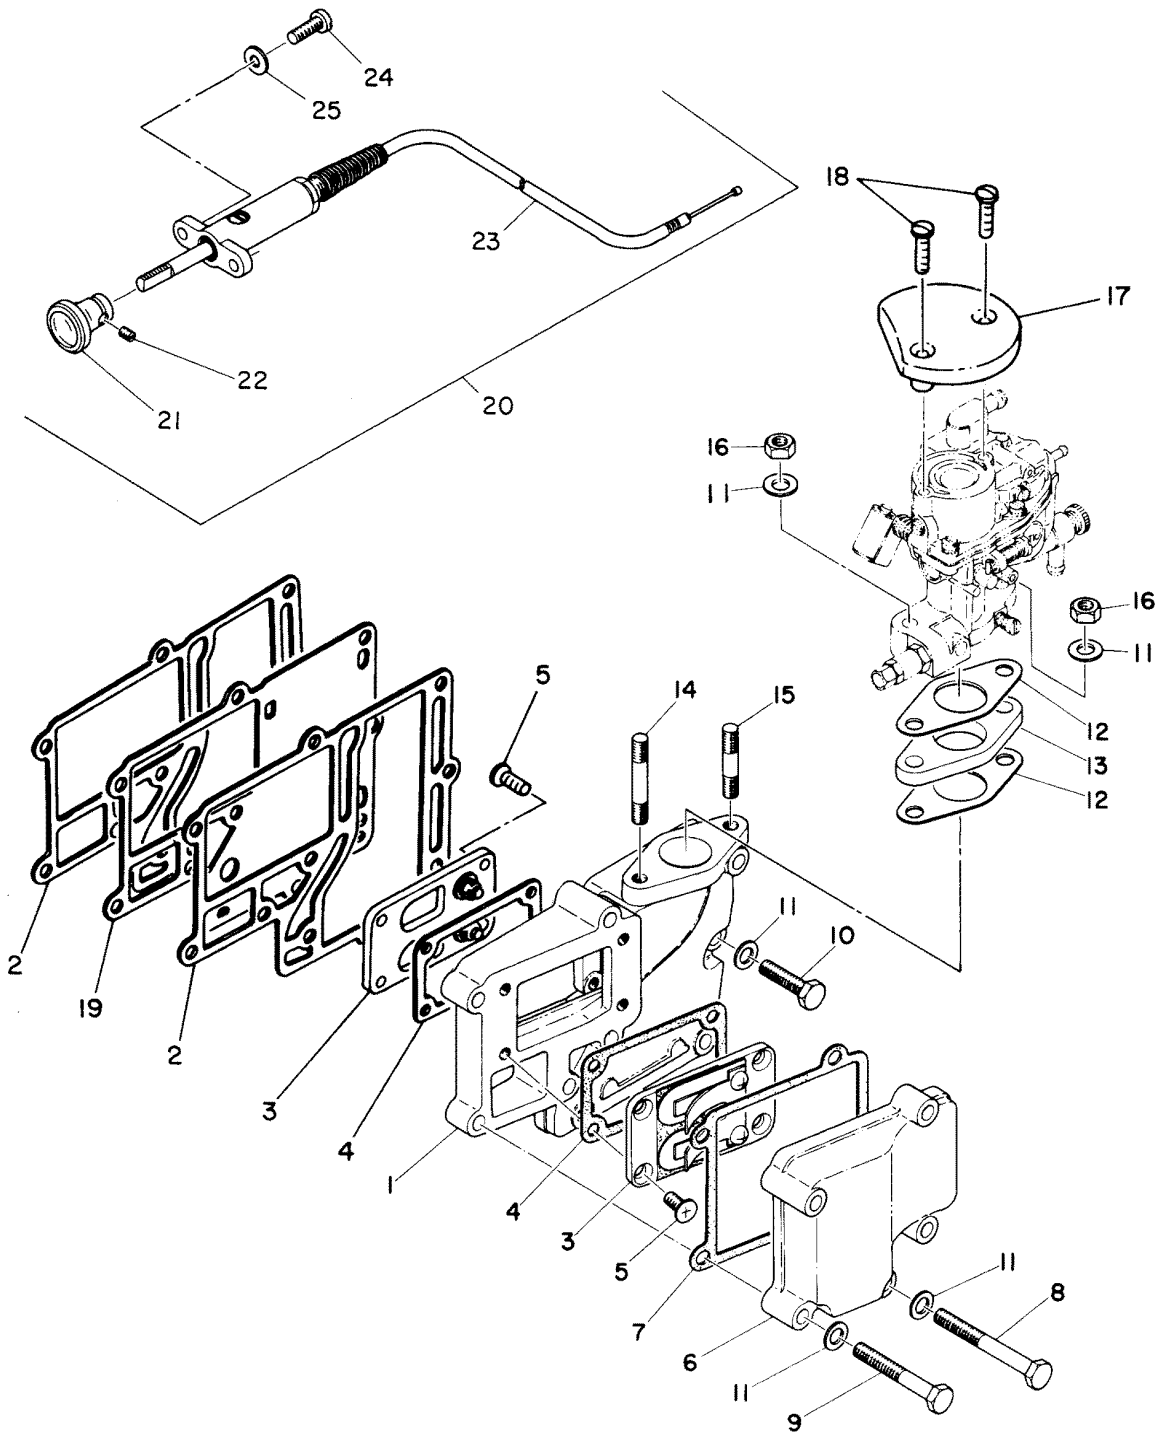

INTAKE MANIFOLD

INTAKE MANIFOLD

REF. NO.	PART NO.	SYM.	QTY.	DESCRIPTION
1	81033M		1	MANIFOLD, INTAKE
2	27-81034M		2	GASKET, INTAKE MANIFOLD...
3	81032M		2	REED VALVE...
4	27-80425M		2	GASKET, REED VAVLE...
5	10-82535M		8	SCREW, VALVE ATTACHING...
6	80426M		1	COVER, INTAKE MANIFOLD...
7	27-81035M		1	GASKET, INTAKE MANIFOLD COVER...
8	10-82431M		3	BOLT, MANIFOLD ATTACHING...
9	10-82429M		3	BOLT, MANIFOLD ATTACHING...
10	10-82425M		4	BOLT, MANIFOLD ATTACHING...
11	13-82199M		12	WASHER...
12	27-80427M		2	GASKET, CARBURTOR TO MANIFOLD... SERIAL 0000000-00021180
	27-80427M		1	GASKET, CARBURETOR TO MANIFOLD... SERIAL 00021181-09999999
13	80428M		1	SPACER, CARBURETOR TO MANIFOLD... . SERIAL 0000000-00021180
14	16-81732M		1	STUD, CARBURETOR ATTACHING...
15	16-81731M		1	STUD, CARBURETOR ATTACHING... . SERIAL 0000000-00021180
	16-81728M		1	.. SERIAL 00021181-09999999
16	11-82381M		2	NUT, CARBURETOR ATTACHING...
17	81036M		1	COVER, AIR INTAKE...
18	10-82481M		2	SCRE, COVER ATTACHING...
19	81046M		1	PLATE, MANIFOLD...
20	80483M		1	CHOKE ASS'Y...
21	80624M		1	KNOB, CHOKE...
22	10-80485M		1	SCRWE...
23	80482M		1	CABLE, CHOKE...
24	10-82520M		2	SCREW, PANHEAD...
25	12-82196M		2	WASHER, PLATE...