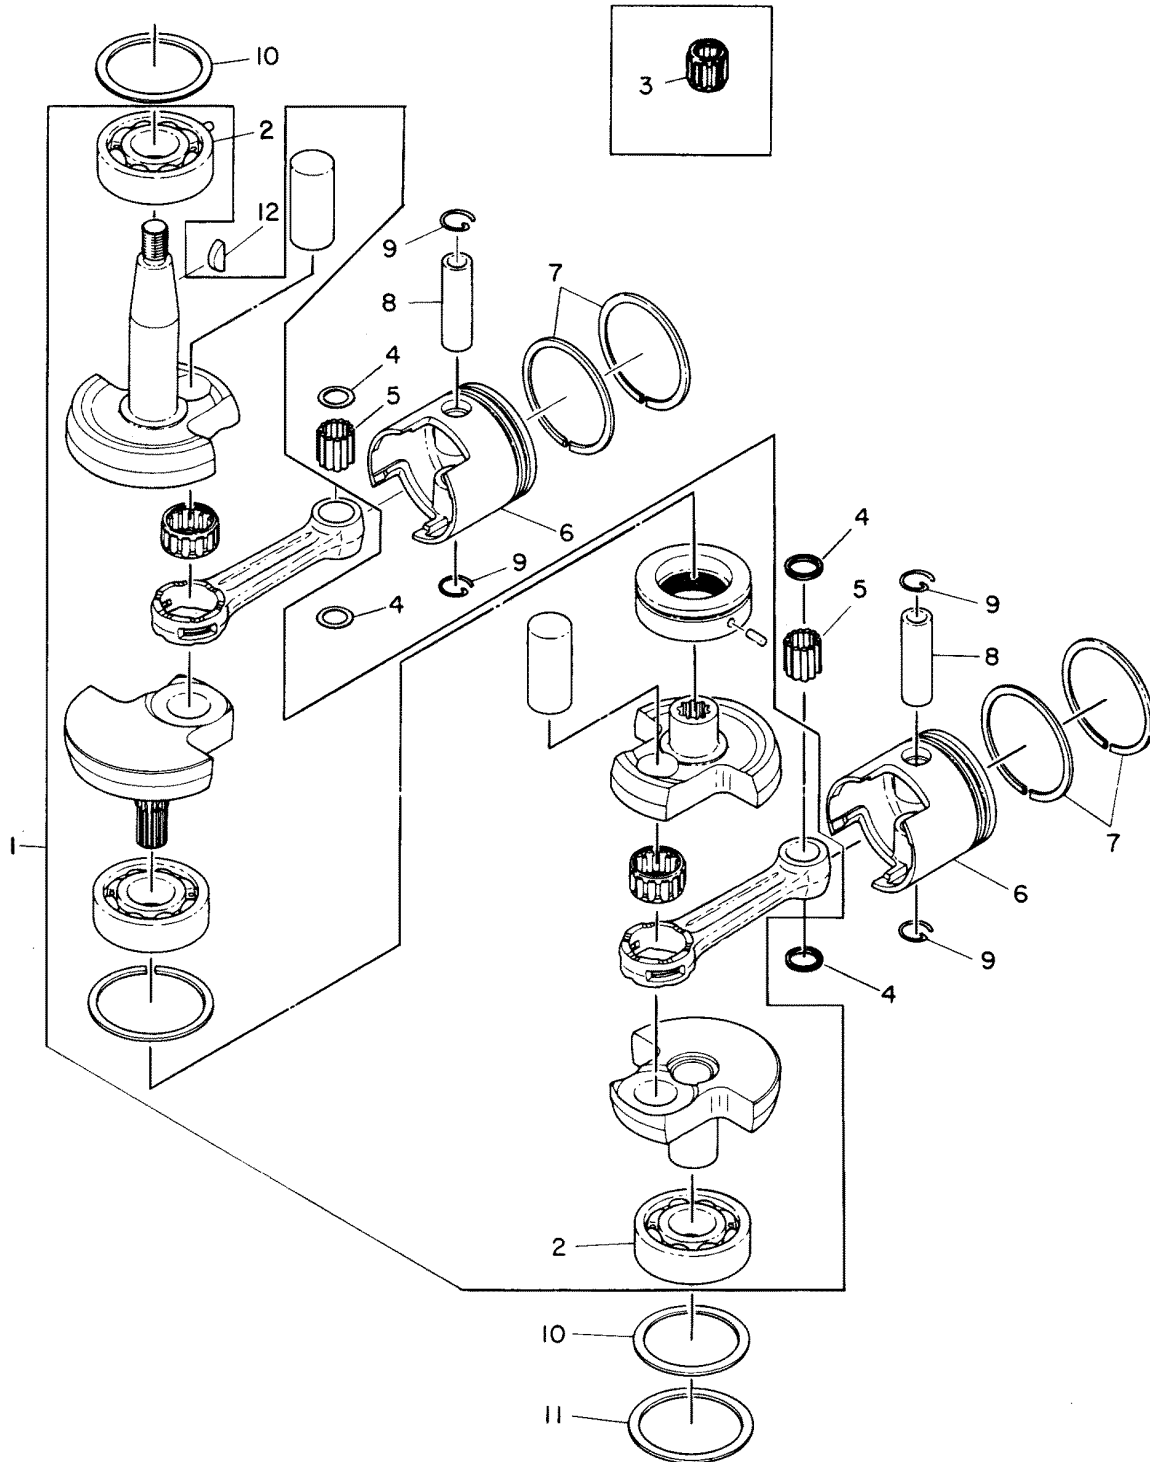

CRANKSHAFT AND PISTON

CRANKSHAFT AND PISTON

REF. NO.	PART NO.	SYM.	QTY.	DESCRIPTION
1	463-6776M		1	CRANK SHAFT ASS'Y...
2	30-82299M		2	BEARING...
3	31-82835M		2	BEARING, CONNECTING ROD-SMALL END... . SERIAL 00000000-00020160
4	12-81816M		4	WASHER... SERIAL 00020161-09999999
5	29-82350M		56	BEARING, NEEDLE... . SERIAL 00020161-09999999
6	761-6936M		AR 2	PISTON (50.96MM) (STD)...
	761-6743M		0	PISTON (50.97 MM) (STD)...
	761-6744M		0	PISTON (50.98MM) (STD)...
	761-6746M		0	PISTON (1ST O.S. 51.25MM)...
	761-6747M		0	PISTON (2ND O.S. 51.50MM)...
7	39-80422M		2	PISTON RING SET (STD)...
	39-80423M		2	PISTON RING SET (1ST O.S. 51.25MM)...
	39-80424M		2	PISTON RING SET (2ND O.S. 51.50MM)
8	41-80005M		2	PIN, PISTON...
9	53-82342M		4	CLIP, PISTON PIN...
10	15-80419M		AR 2	SHIM, CRANKSHAFT (0.2MM)...
	15-80420M		0	SHIM, CRANKSHAFT (0.3MM)...
	15-80421M		0	SHIM, CRANKSHAFT (0.5MM)...
11	23-81841M		1	SPACER, LOWER BEARING...
12	28-81913M		1	KEY,CRANKSHAFT TO FLYWHEEL...