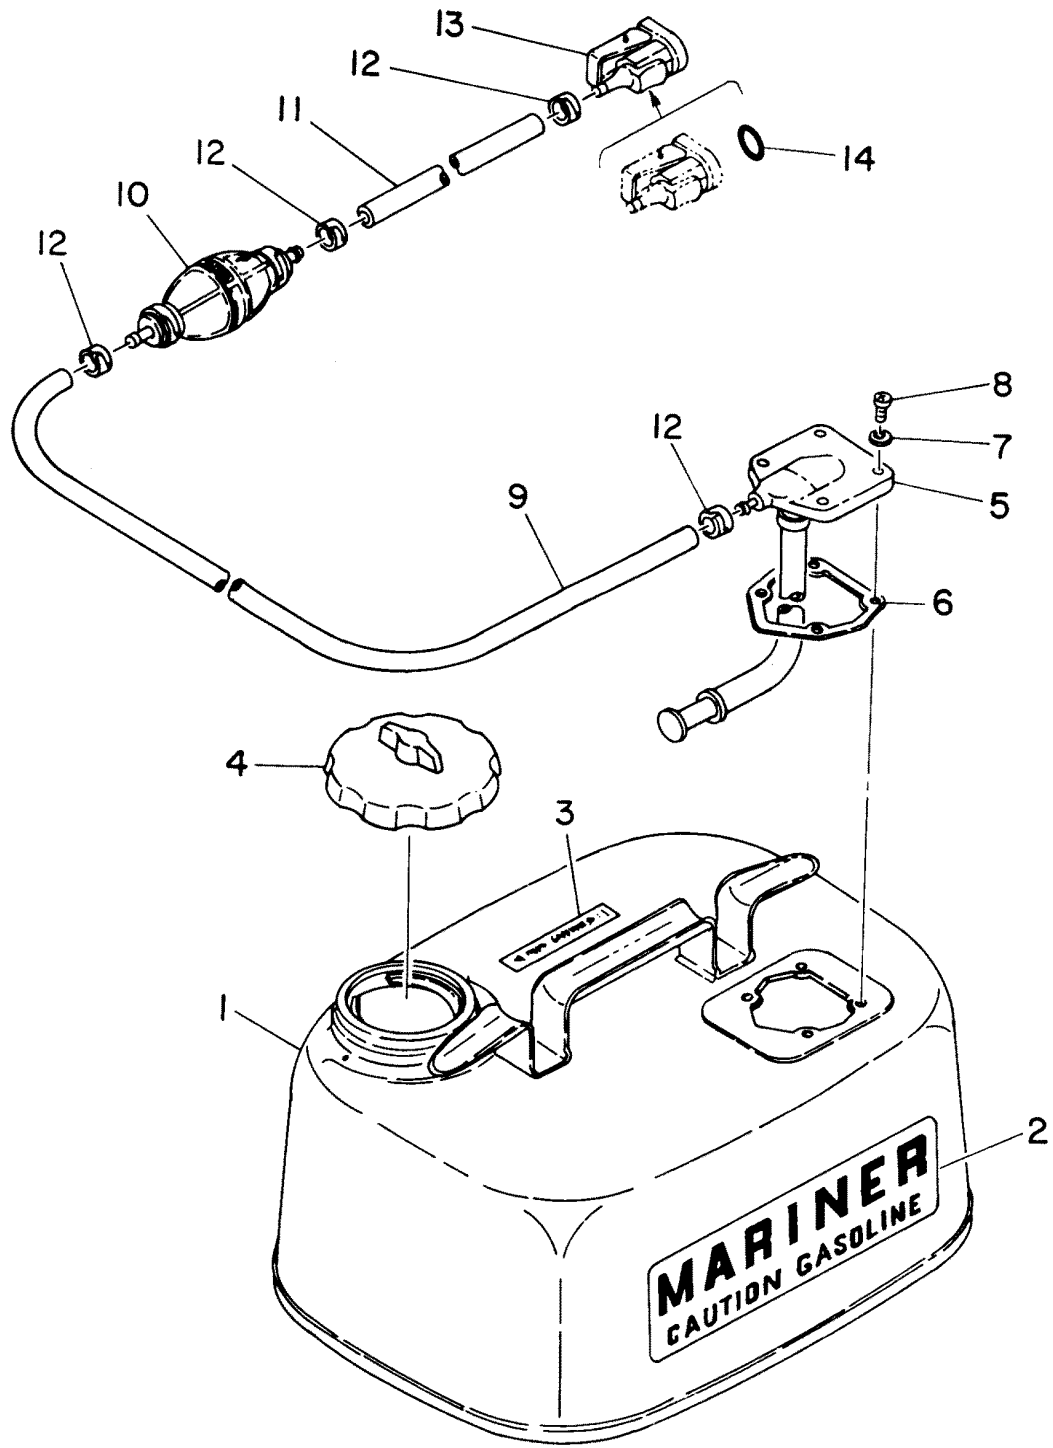

FUEL TANK (INTERNATIONAL)

FUEL TANK (INTERNATIONAL)

REF. NO.	PART NO.	SYM.	QTY.	DESCRIPTION
1	1252-6778M		1	FUEL TANK COMP (12 LITRE)...
2	37-83057M		2	DECAL, SIDE...
3	37-82962M		1	DECAL...
4	36-80480M		1	FUEL CAP...
5	82662M		1	HOUSING ASS'Y, FUEL CONNECTOR...
6	27-81320M		1	GASKET, FUEL HOUSING...
7	12-80271M		4	GASKET, HOUSING SCREW...
8	10-82496M		4	SCREW, HOUSING ATTACHING... SERIAL 00000000-00020160
	10-82526M		4	SCREW, HOUSING ATTACHING... SERIAL 00020161-09999999
9	32-82024M		1	HOSE, FUEL TANK TO PRIMER BULB...
10	81325M		1	PRIMER BULB, FUEL TANK...
11	32-82023M		1	HOSE, PRIMER BULB TO FUEL CONNECTOR...
12	54-80752M		4	CLAMP, HOSE...
13	22-81042M		1	HOUSING ASS'Y, FUEL CONNECTOR...
14	25-82789M		1	O-RING...