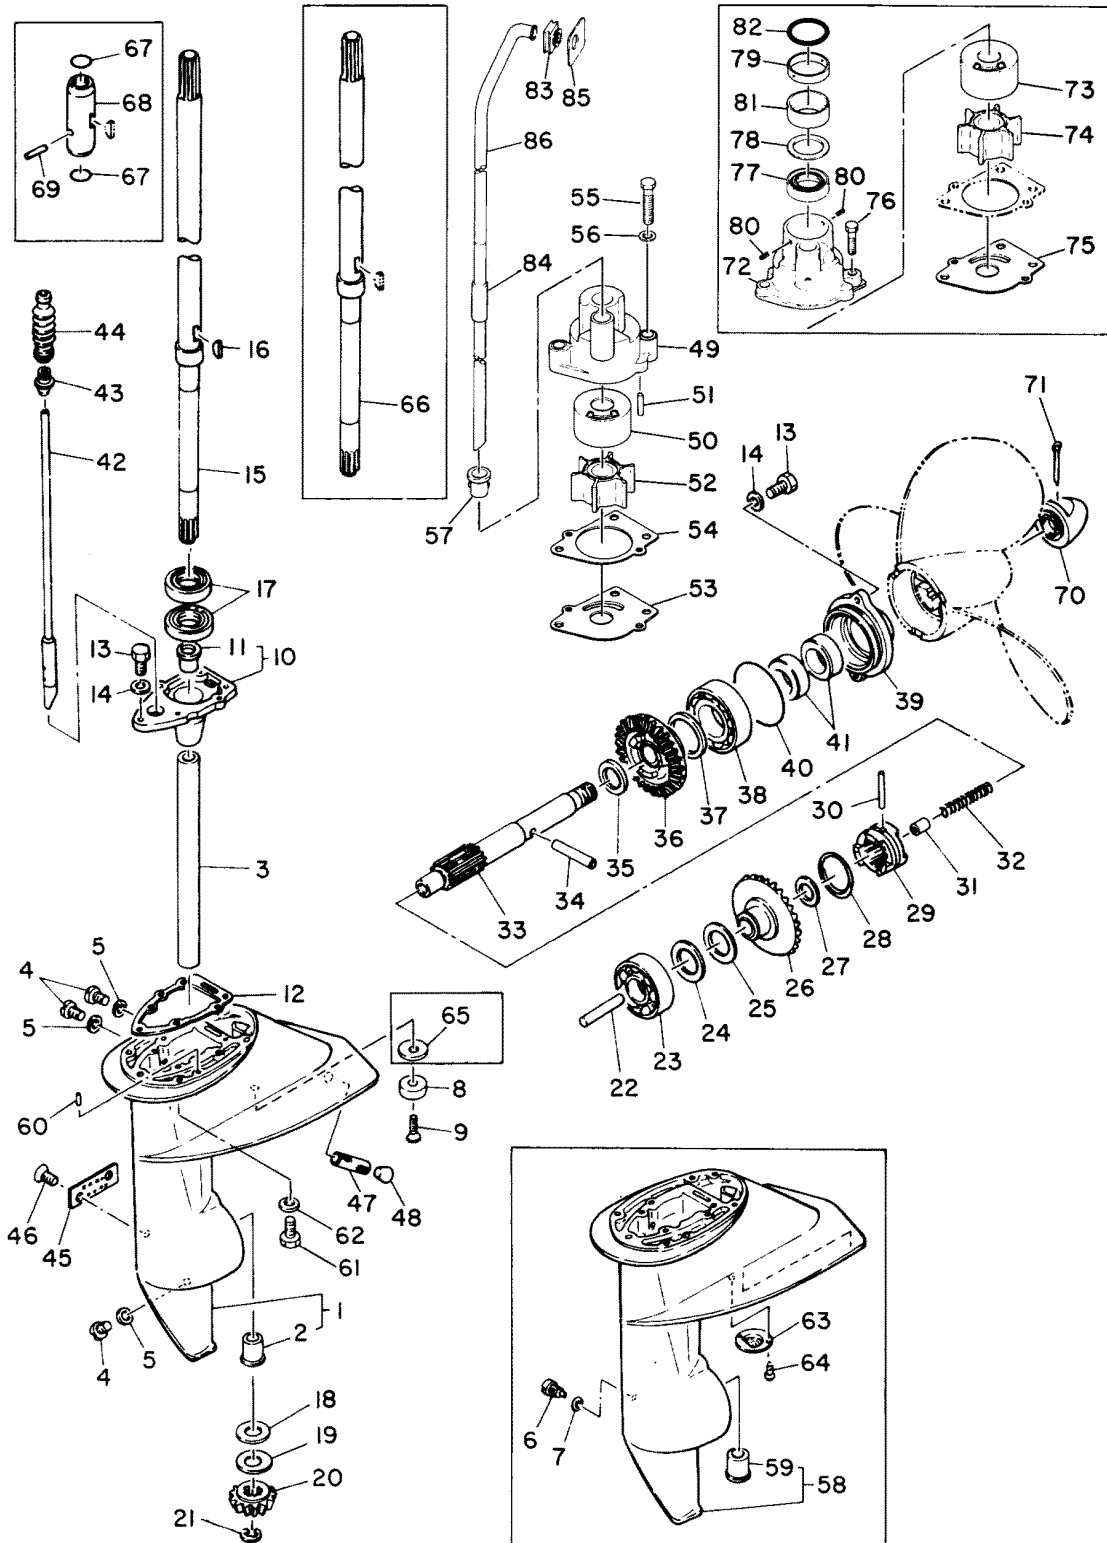

GEARHOUSING ASS'Y

GEARHOUSING ASS'Y

REF. NO.	PART NO.	SYM.	QTY.	DESCRIPTION
37	15-80258M		AR	SHIM, REVERSE GEAR (0.1MM)...
	15-80259M		AR	SHIM, REVERSE GEAR (0.3MM)...
	15-80260M		AR	SHIM, REVERSE GEAR (0.5MM)...
38	30-82294M		1	BALL BEARING, REVERSE GEAR...
39	82548M		1	CAP, GEAR HOUSING...
40	25-82283M		1	O-RING, GEAR HOUSING CAP...
41	26-82226M		2	OIL SEAL...
42	81071M		1	SHAFT, SHIFT-LOWER (SHORT)...
	81072M		1	SHAFT, SHIFT-LOWER (LONG)...
43	23-80530M		1	CAM, SHIFT SHAFT...
44	80529M		1	BOOT, SHIFT SHAFT...
45	83091M		1	COVER, WATER INLET... SERIAL 00028236-09999999
46	10-82482M		2	SCREW... SERIAL 00028236-09999999
47	35-80246M		1	COVER... . SERIAL 00028236-09999999
48	22-81920M		1	PLUG, BLIND... . SERIAL 00028236-09999999
49	46-81074M		1	WATER PUMP HOUSING...
50	80902M		1	INSERT, CARTRIDGE... . SERIAL 00020161-09999999
51	17-82357M		2	PIN, DOWEL...
52	47-81242M		1	IMPELLER, WATER PUMP... SERIAL 00020161-09999999
53	81077M		1	BASE, WATER PUMP... SERIAL 00020161-09999999
54	27-81075M		1	GASKET, WATER PUMP... . SERIAL 00020161-09999999
55	10-82457M		3	BOLT, PUMP ATTACHING... . SERIAL 00020161-09999999
56	12-82214M		3	WASHER, PUMP BOLT... . SERIAL 00020161-09999999
57	26-80532M		1	SEAL, PUMP BODY...
58	1651-6783M		1	GEAR HOUSING... . SERIAL 00000000-00028235
59	23-80536M		1	BUSHING, DRIVESHAFT...
60	17-82354M		2	PIN, DOWEL...
61	10-82452M		4	..
62	12-82214M		4	WASHER...
63	81085M		1	COVER, WATER INLET... SERIAL 00000000-00028235
64	10-81908M		2	RIVET... SERIAL 00000000-00028235
65	82953M		1	.. . SERIAL 00000000-00015210
66	45-82617M		1	DRIVESHAFT, (SHORT)... . SERIAL 00000000-00020160
	45-82618M		1	DRIVESHAFT, (LONG)... . SERIAL 00000000-00020160
67	25-82745M		2	O-RING, DRIVESHAFT... . SERIAL 00000000-00020160
68	82619M		1	COLLAR, DRIVESHAFT... SERIAL 00000000-00020160
69	17-82739M		1	PIN, DRIVESHAFT COLLAR... . SERIAL 00000000-00020160
70	11-80545M		1	NUT, PROPELLER...
71	18-82132M		1	PIN, PROPELLER NUT...
72	46-82667M		1	WATER PUMP HOUSING... . SERIAL 00000000-00020160
	46-81073M		1	WATER PUMP HOUSING, CHROME (OPTIONAL) . SERIAL 00020161-09999999
73	81076M		1	INSERT, CARTRIDGE CHROME (OPTIONAL)... . SERIAL 00020161-09999999

CONTINUED ON NEXT PAGE ➡