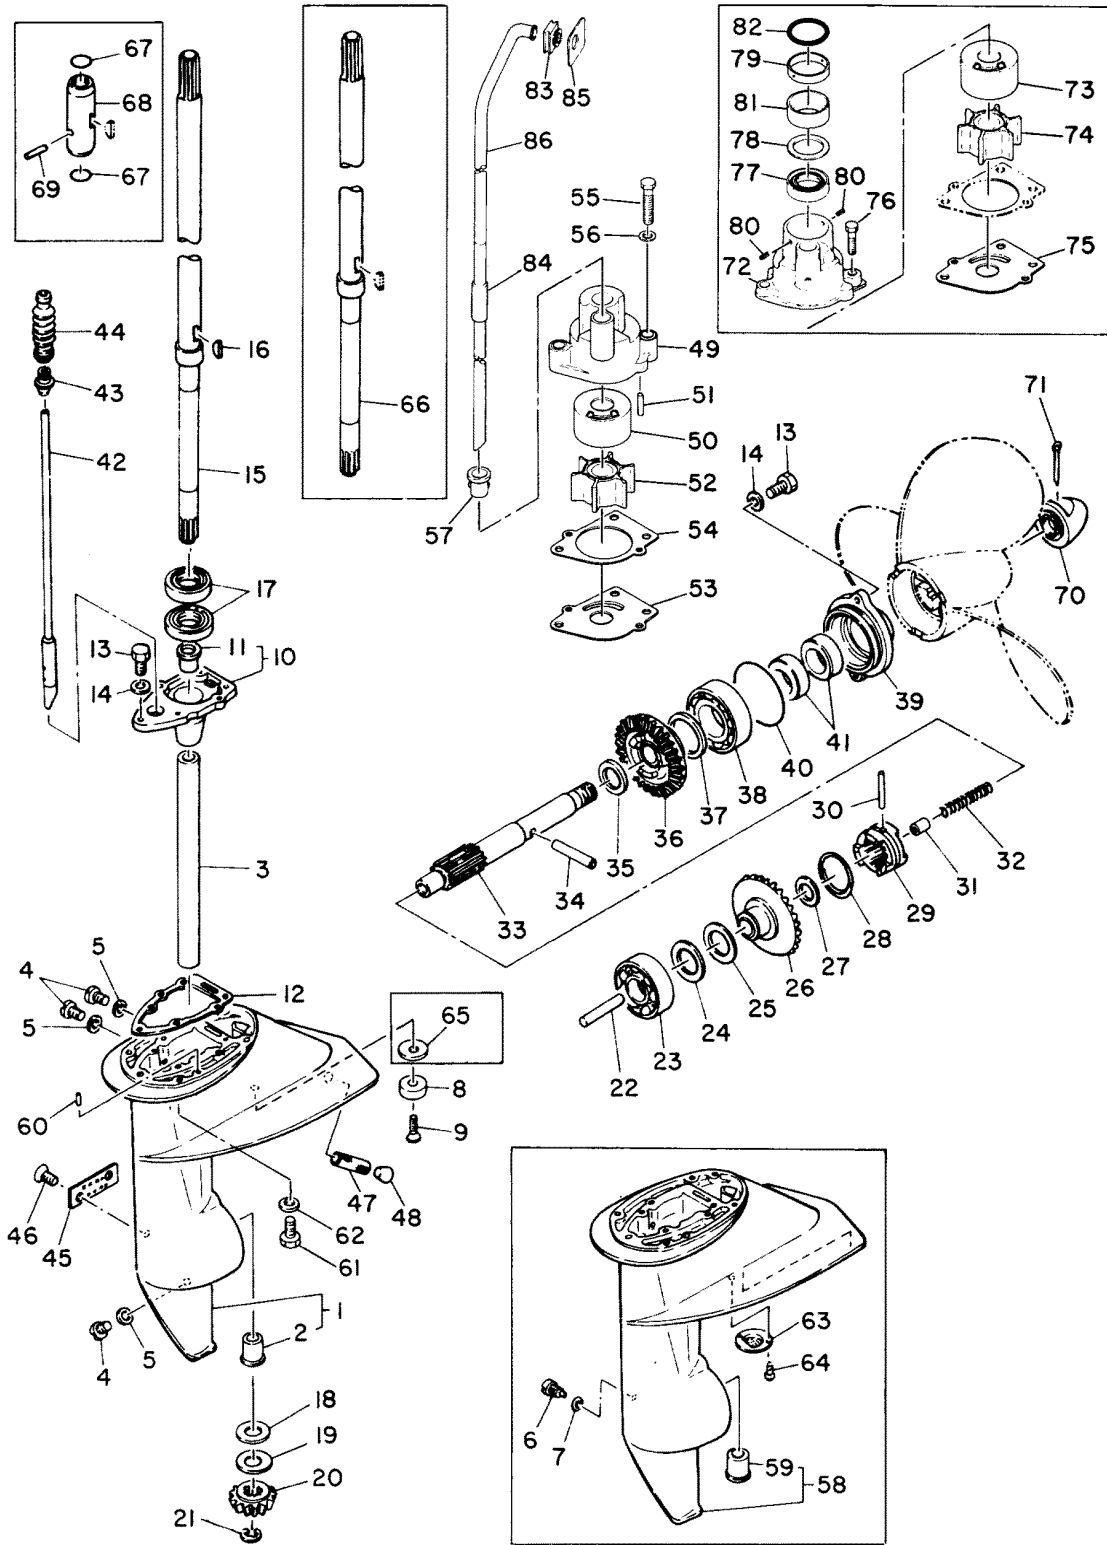

GEARHOUSING ASS'Y

GEARHOUSING ASS'Y

REF. NO.	PART NO.	SYM.	QTY.	DESCRIPTION
0-1	1651-6888M		1	GEARHOUSING ASS'Y (SHORT SHAFT)...
	1651-6889M		1	GEARHOUSING ASS'Y (LONG SHAFT)...
1	1651-6942M		1	GEAR HOUSING... SERIAL 00028236-09999999
2	23-80536M		1	BUSHING, DRIVESHAFT...
3	23-81983M		1	COLLAR, DRIVESHAFT-LOWER...
4	22-81924M		3	PLUG, OIL DRAIN...
5	27-81987M		3	GASKET, DRAIN PLUG...
6	10-81752M		1	SCREW, DETENT...
7	27-81986M		1	GASKET, DETENT SCREW...
8	80051M		1	ANODE...
9	10-82791M		1	SCREW, ANODE ATTACHING...
10	80537M		1	HOUSING, BEARING...
11	80536M		1	BUSHING...
12	27-80535M		1	GASKET, GEAR HOUSING-UPPER...
13	10-82452M		4	BOLT, ATTACHING...
14	12-82214M		7	WASHER...
15	45-81086M		1	DRIVESHAFT, (SHORT)... SERIAL 00020161-09999999
	45-81087M		1	DRIVESHAFT, (LONG)... SERIAL 00020161-09999999
16	28-81912M		1	KEY, COLLAR TO WATER PUMP...
17	26-82228M		2	OIL SEAL...
18	12-81809M		AR	THRUST WASHER, DRIVESHAFT...
19	12-80538M		AR 1	THRUST WASHER, DRIVESHAFT (0.8MM)...
	12-80539M		0	THRUST WASHER, DRIVESHAFT (1.0MM)...
	12-80540M		0	THRUST WASHER, DRIVESHAFT (1.2MM)
	12-80541M		0	THRUST WASHER, DRIVESHAFT (1.4MM)...
20	43-82542M		1	GEAR, PINION...
21	53-82332M		1	SNAP RING, PINION RETAINING...
22	81014M		1	PLUNGER, SHIFT...
23	30-82291M		1	BEARING, FORWARD GEAR...
24	15-80543M		AR	SHIM, FORWARD GEAR ADJUST (0.1MM)...
25	15-80174M		AR	SHIM, FORWARD GEAR ADJUST (0.3MM)...
	15-80175M		AR	SHIM, FORWARD GEAR ADJUST (0.5MM)...
26	43-80542M		1	GEAR ASS'Y, FORWARD...
27	12-82560M		1	WASHER, THRUST FORWARD GEAR...
28	53-82339M		1	RING, CROSS PIN...
29	52-81089M		1	CLUTCH...
30	17-82362M		1	CROSS PIN, CLUTCH...
31	80679M		1	SLIDE, SHIFT...
32	24-82077M		1	SPRING, SHIFT...
33	44-81088M		1	SHAFT, PROPELLER...
34	17-81901M		1	PIN, SHEAR...
35	12-81824M		1	WASHER, THRUST-REVERSE GEAR...
36	43-80544M		1	GEAR ASS'Y, REVERSE...

CONTINUED ON NEXT PAGE ➡