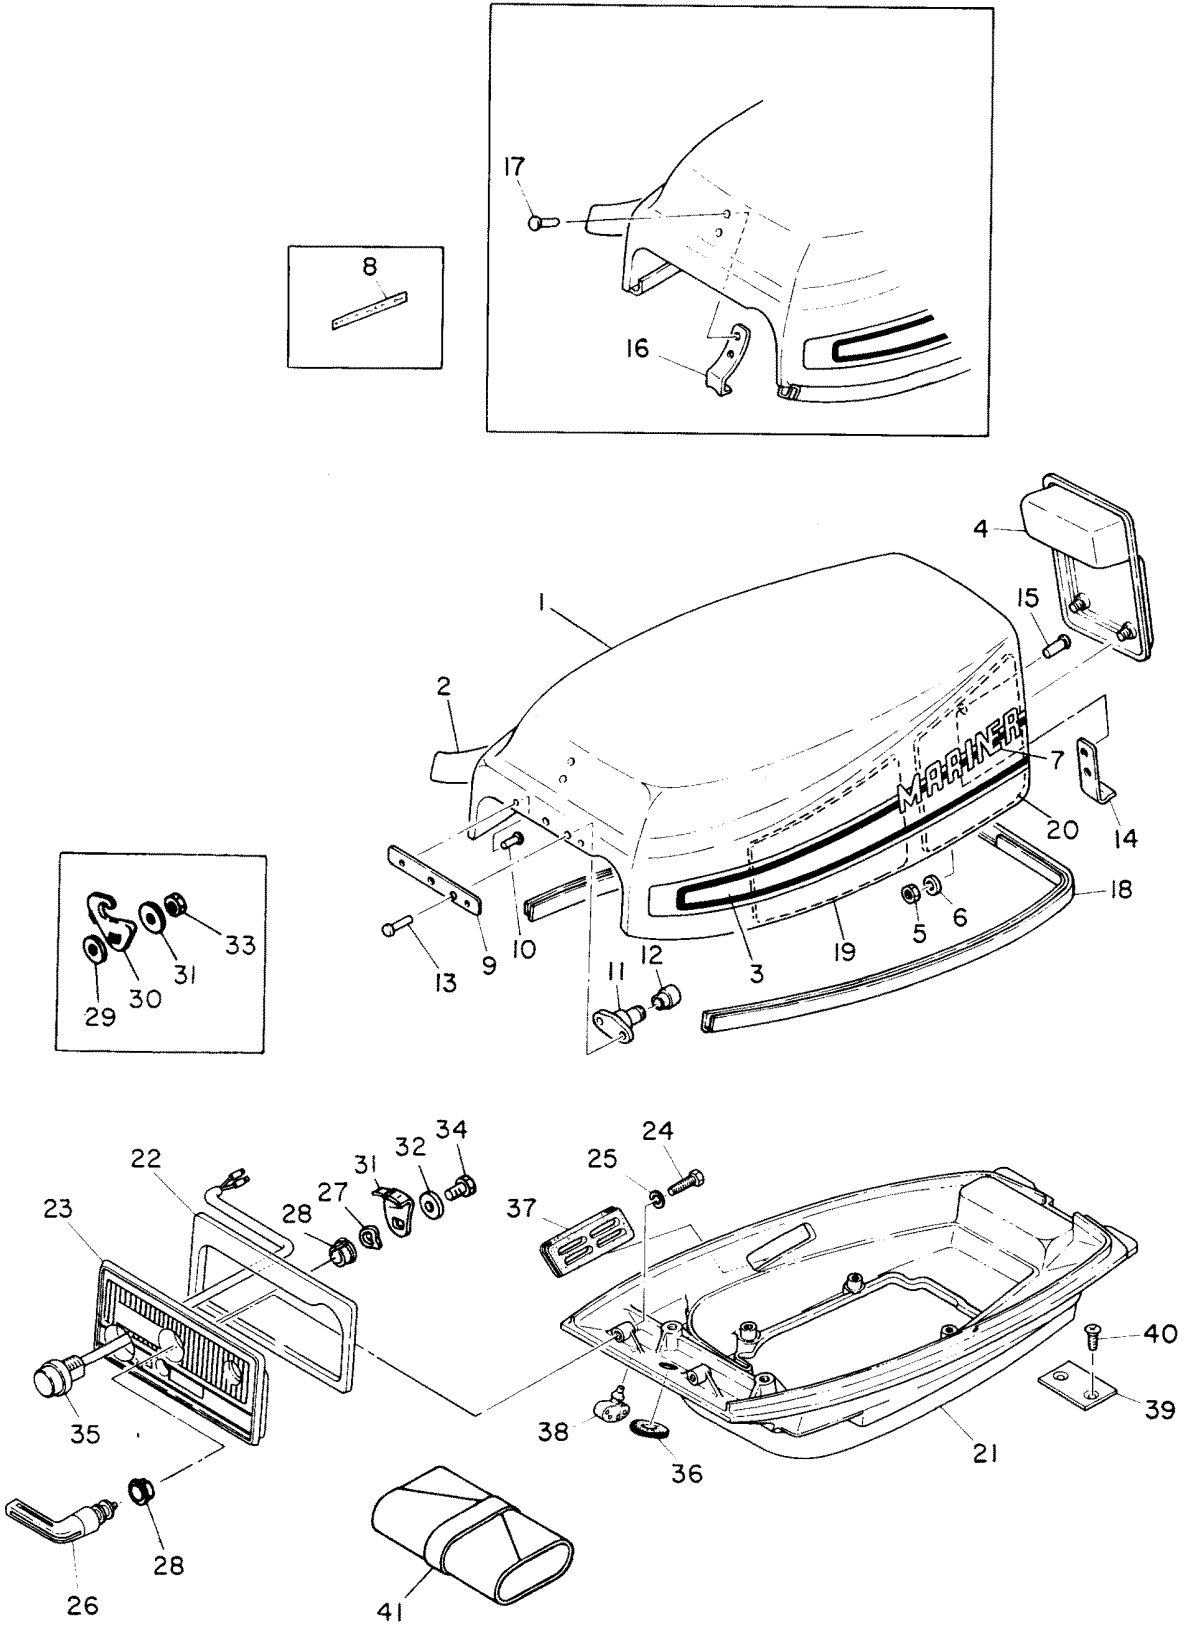

CONTINUED ON NEXT PAGE ➡

COWLING

COWLING

REF. NO.	PART NO.	SYM.	QTY.	DESCRIPTION
37	25-80517M		1	GROMMET, COWL-CONTROL CABLE...
38	80033M		1	HOLDER, SHEAR PIN...
39	82664M		1	PLATE, BOTTOM COWL... SERIAL 00000000-00020160
40	10-82164M		1	SCREW, PLATE ATTACHING... SERIAL 00000000-00020160
41	91-80368M		1	TOOL KIT...