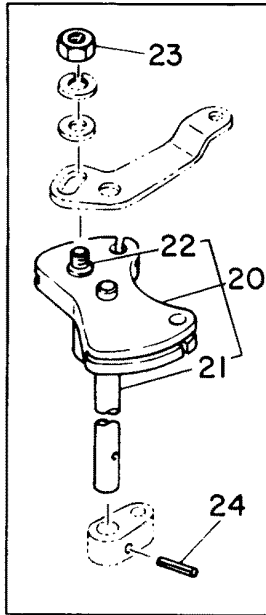

THROTTLE LINKAGE

THROTTLE LINKAGE

REF. NO.	PART NO.	SYM.	QTY.	DESCRIPTION
1	81051M		1	BRACKET, SHAFT...
2	10-82426M		2	BOLT, BRACKET ATTACHING...
3	13-82199M		4	WASHER...
4	23-81945M		2	BUSHING, SHAFT...
5	80499M		1	SHAFT, THROTTLE...
6	81091M		1	CAM, THROTTLE...
7	17-82148M		2	PIN, ROLL-CAM... SERIAL 00000000-00026575
8	81050M		1	PULLEY, THROTTLE CABLE... . SERIAL 00000000-00026575
9	81049M		1	LEVER, MAGNETO CONTROL...
10	10-82422M		1	.. . SERIAL 00000000-00026575
11	13-82197M		1	LOCKWASHER, LEVER BOLT...
12	80489M		1	LINK, MAGNETO CONTROL...
13	80484M		1	CAM, MAGNETO CONTROL...
14	17-80500M		1	PIN, LINK...
15	17-80501M		1	PIN, LINK...
16	13-81865M		2	LOCKWASHER, LINK PIN...
17	12-82209M		2	WASHER, LINK PIN...
18	18-82051M		2	PIN,RETAINING...
19	80487M		1	INDICATOR, MAGNETO TIMING...
20	83070M		1	PULLEY... . SERIAL 00026576-09999999
21	82888M		1	SHAFT, LINK CONNECTING... SERIAL 00026576-09999999
22	10-82872M		1	BOSS, LEVER... . SERIAL 00026576-09999999
23	11-82380M		1	.. . SERIAL 00026576-09999999
24	17-82148M		1	PIN, SPRING... . SERIAL 00026576-09999999
25	10-82422M		1	..