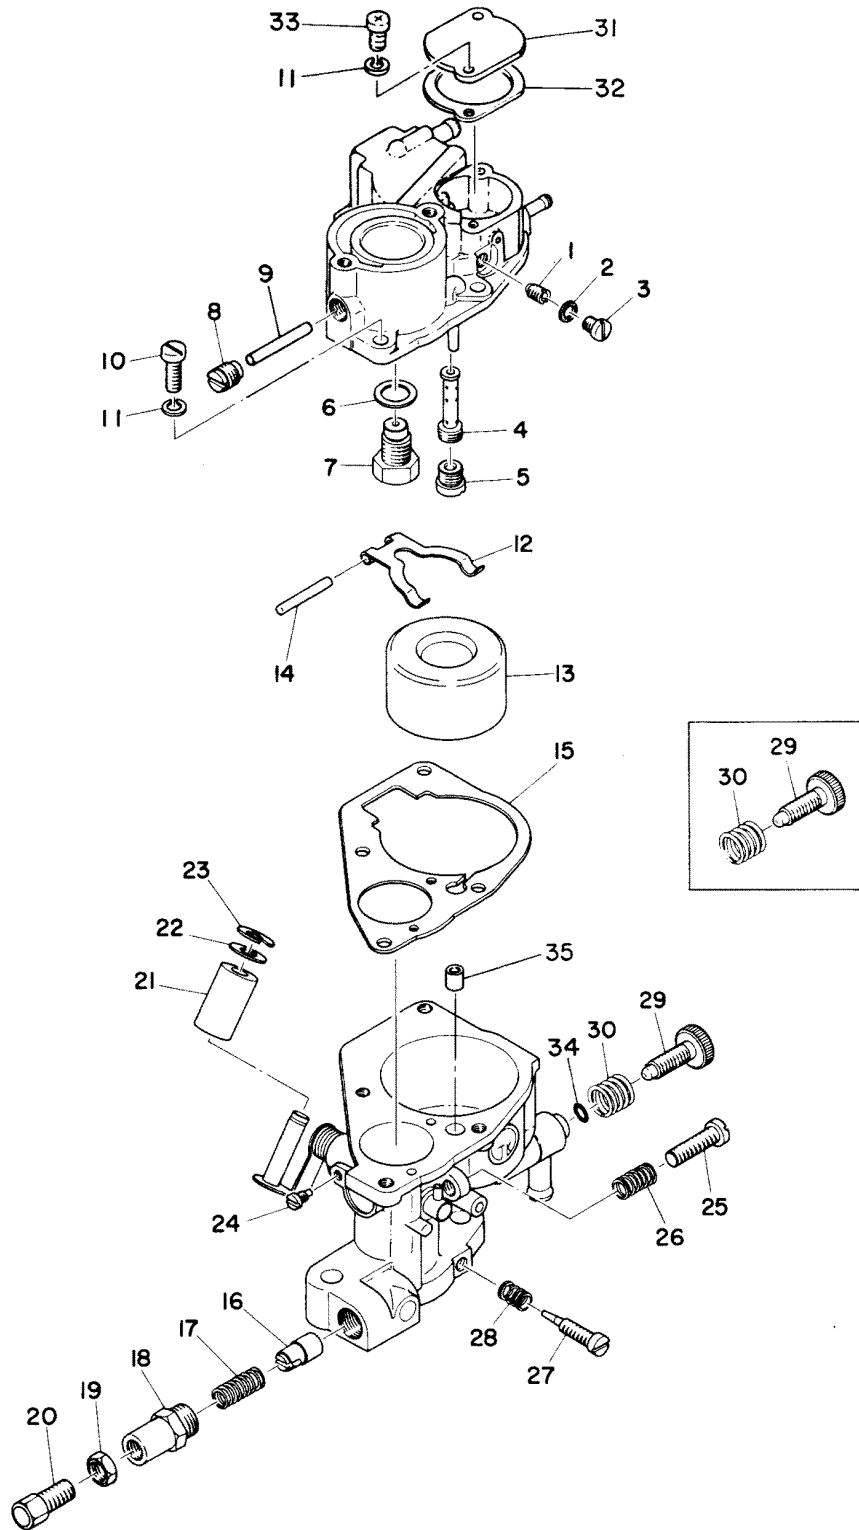

CARBURETOR

CARBURETOR

REF. NO.	PART NO.	SYM.	QTY.	DESCRIPTION
0-1	1383-6913M		1	CARBURETOR ASS'Y... . SERIAL 00000000-00021180
	1383-6945M		1	CARBURETOR ASS'Y... SERIAL 71-65415-09999999
	1383-6946M		1	CARBURETOR ASS'Y... . SERIAL 00028101-09999999
1	80440M		1	JET, LOW SPEED (#50)...
2	27-80479M		1	GASKET, JET...
3	10-80435M		1	SCREW, JET STOP...
4	80445M		1	NOZZLE, MAIN...
5	80441M		1	JET, MAIN (#86)...
6	27-80205M		1	GASKET, VALVE SEAT...
7	80453M		1	INLET VALVE SEAT...
8	22-80442M		1	PLUG, MAIN NOZZLE...
9	80439M		1	NOZZLE, MAIN...
10	10-82515M		4	SCREW...
11	13-82206M		6	LOCKWASHER...
12	80452M		1	ARM, FLOAT...
13	80450M		1	FLOAT...
14	17-80451M		1	PIN, FLOAT...
15	27-80449M		1	GASKET, FLOAT BOWL...
16	80446M		1	PLUNGER, CHOKE...
17	24-80438M		1	SPRING, PLUNGER...
18	22-80448M		1	CAP, PLUNGER...
19	11-80431M		1	NUT, PLUNGER...
20	10-80429M		1	BOLT, CHOKE CABLE...
21	23-80486M		1	BUSHING, THROTTLE SHAFT...
22	12-82209M		1	WASHER, THROTTLE SHAFT...
23	53-82328M		1	SNAP RING, THROTTLE SHAFT...
24	10-80434M		1	SCREW, GUIDE-THROTTLE LEVER...
25	10-80433M		1	SET SCREW, THROTTLE LEVER...
26	24-80436M		1	SPRING, THROTTLE LEVER SET SCREW...
27	10-80573M		1	SCREW, AIR ADJUSTING...
28	24-80437M		1	SPRING, AIR ADJUSTING SCREW...
29	22-82643M		1	VALVE, DRAIN... . SERIAL 00000000-00020160
	10-80349M		1	VALVE, DRAIN... . SERIAL 16-65415-09999999
30	24-82641M		1	SPRING, DRAIN VALVE... . SERIAL 00000000-00020160
	24-80331M		1	SPRING, DRAIN VALVE... SERIAL 16-65415-09999999
31	80430M		1	COVER...
32	27-80432M		1	GASKET...
33	10-82513M		2	SCREW...
34	25-80350M		1	O-RING... SERIAL 16-65415-09999999
35	83089M		1	JET, STARTER (#70)... . SERIAL 00000000-00021180
	83090M		1	JET, STARTER (#100)... SERIAL 00021181-09999999