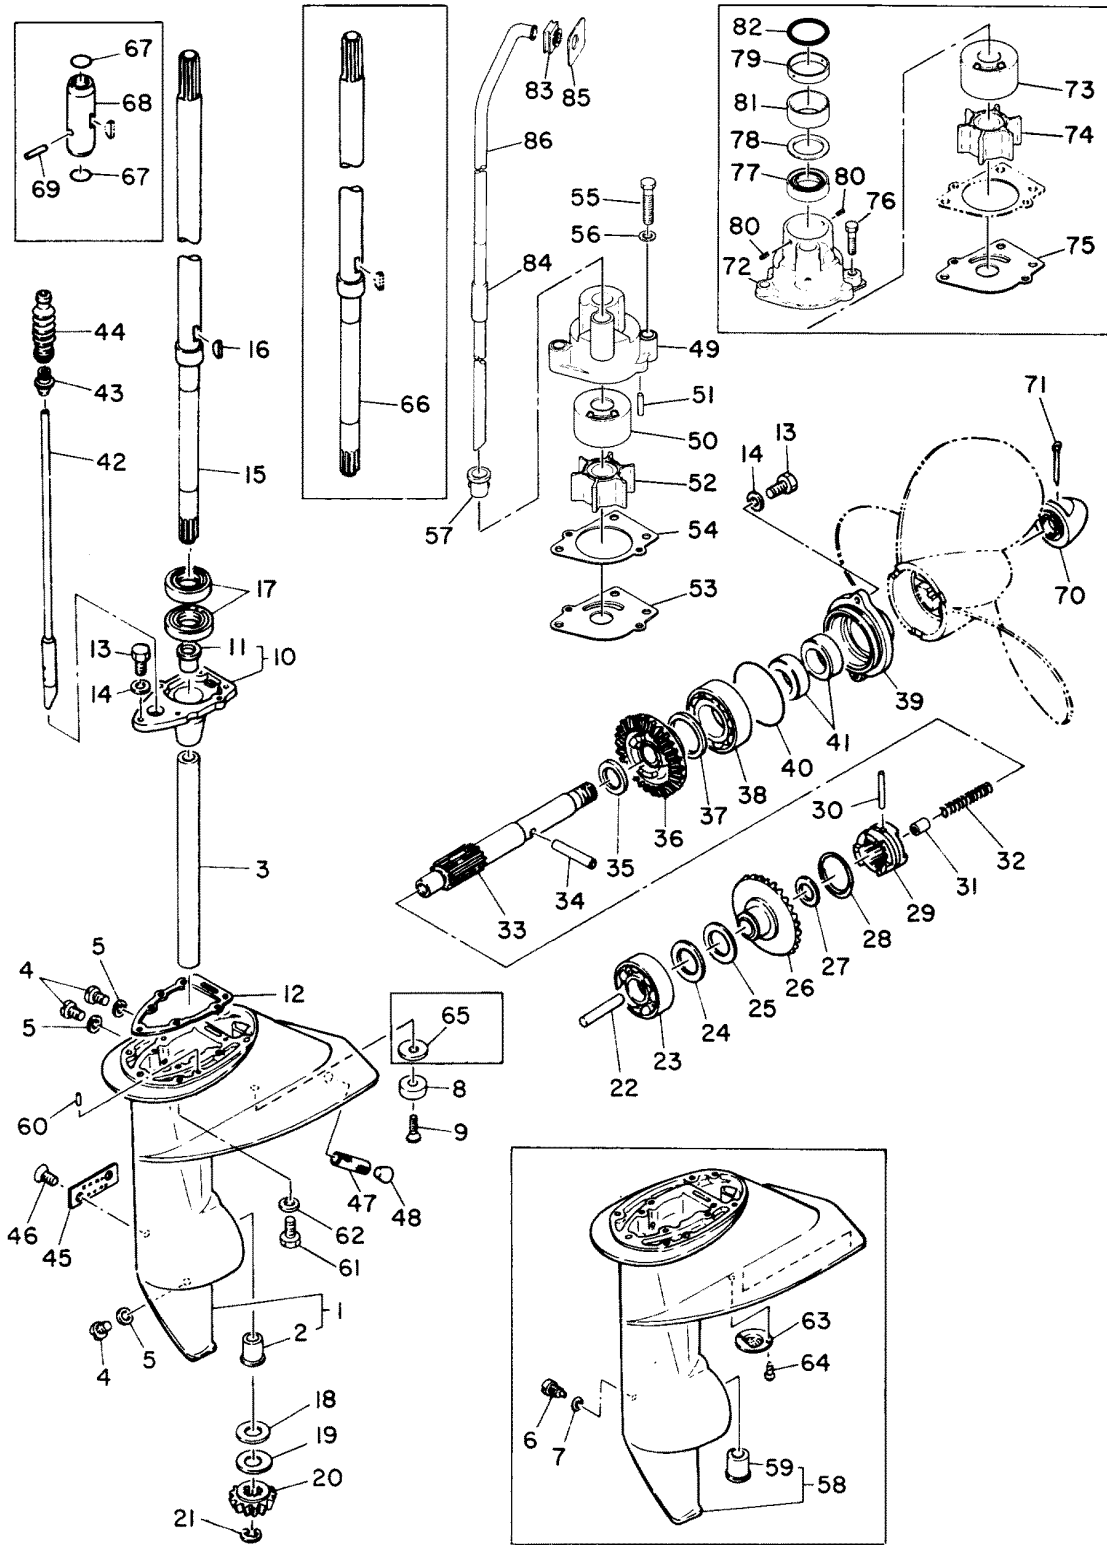

GEARHOUSING ASS'Y

GEARHOUSING ASS'Y

REF. NO.	PART NO.	SYM.	QTY.	DESCRIPTION
74	47-82670M		1	IMPELLER, WATER PUMP... SERIAL 00000000-00020160
75	82668M		1	BASE, WATER PUMP... . SERIAL 00000000-00020160
	82669M		1	BASE, WATER PUMP CHROME (OPTIONAL)... . SERIAL 00000000-00020160
	81078M		1	BASE, WATER PUMP CHROME (OPTIONAL)... SERIAL 00020161-09999999
76	10-82455M		3	BOLT, PUMP ATTACHING... . SERIAL 00000000-00020160
77	26-82228M		1	OIL SEAL, IMPELLER...
78	82615M		1	SPACER, IMPELLER... . SERIAL 00000000-00020160
79	82613M		1	CAP, PUMP BODY... . SERIAL 00000000-00020160
80	17-82140M		2	PIN, ROLLER-PUMP BODY... SERIAL 00000000-00020160
81	23-82614M		1	SPACER, IMPELLER... SERIAL 00000000-00020160
82	25-82271M		1	O-RING, BODY CAP... . SERIAL 00000000-00020160
83	26-82616M		1	SEAL, WATER TUBE... . SERIAL 00000000-00020160
	26-81080M		1	SEAL, WATER TUBE... SERIAL 00020161-09999999
84	23-82021M		1	BUSHING, WATER TUBE...
85	81081M		1	SET PLATE, WATER TUBE... SERIAL 00020161-09999999
86	32-82620M		1	TUBE, WATER (SHORT SHAFT)... . SERIAL 00000000-00020160
	32-82547M		1	TUBE, WATER (SHORT SHAFT)... . SERIAL 00020161-09999999
	32-80531M		1	TUBE, WATER, (LONG SHAFT)... . SERIAL 00000000-00020160
	32-81079M		1	TUBE, WATER, (LONG SHAFT)... SERIAL 00020161-09999999