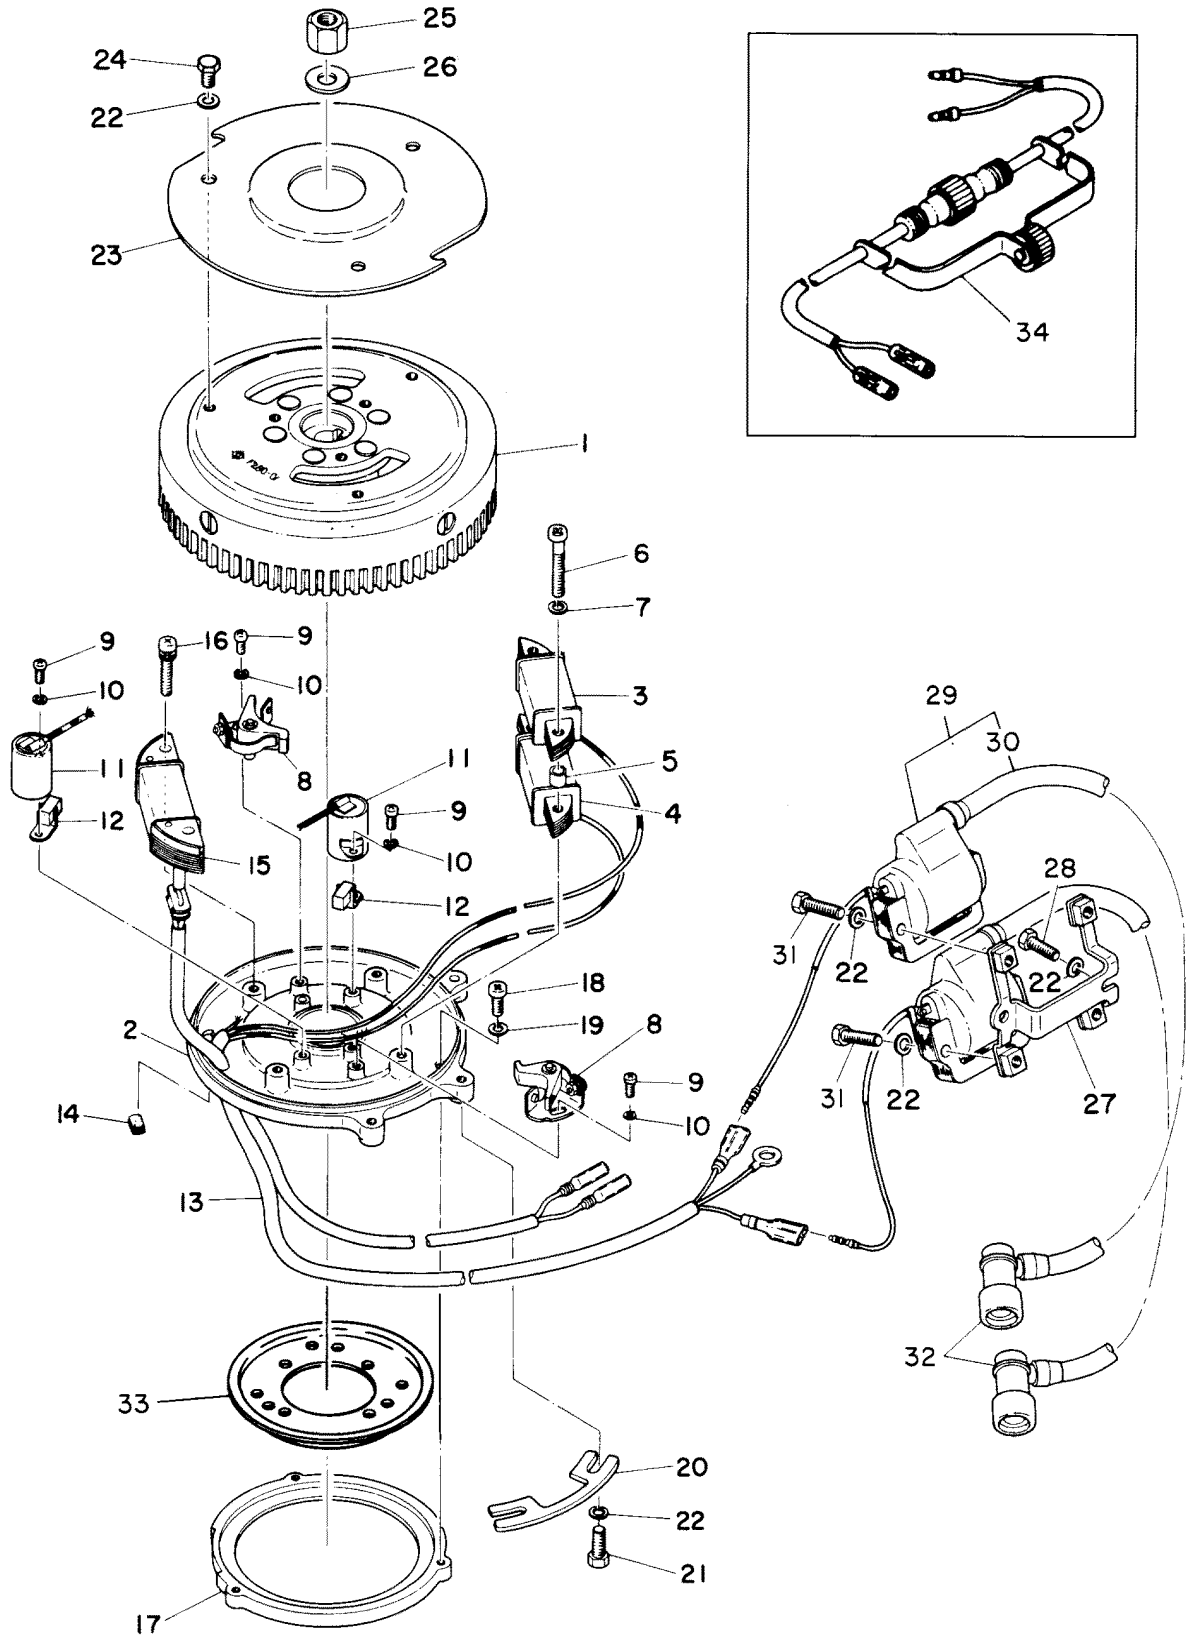

FLYWHEEL MAGNETO

FLYWHEEL MAGNETO

REF. NO.	PART NO.	SYM.	QTY.	DESCRIPTION
0-1	80549M		1	FLYWHEEL MAGNETO ASS'Y...
1	80560M		1	FLYWHEEL...
2	80550M		1	BASE, MAGNETO...
3	80551M		1	PRIMARY IGNITION COIL, #1(TOP)...
4	80552M		1	PRIMARY IGNITION COIL, #2 (BOTTOM)...
5	23-80555M		2	SPACER, COIL...
6	10-80556M		2	SCREW, COIL ATTACHING...
7	13-82186M		2	LOCKWASHER, COIL SCREW...
8	80930M		2	BREAKER ASS'Y...
9	10-80023M		4	SCREW, BREAKER ATTACHING...
10	13-82184M		4	LOCKWASHER, BREAKER BOLT...
11	80558M		2	CONDENSER...
12	80025M		2	LUBRICATOR...
13	84-80554M		1	LEAD WIRE ASS'Y...
14	25-80559M		1	GROMMET, MAGNETO BASE...
15	80553M		1	LIGHTING COIL...
16	10-80557M		2	SCREW, COIL ATTACHING...
17	82608M		1	RETAINER, MAGNETO BASE... SERIAL 00000000-00020160
	81047M		1	RETAINER, MAGNETO BASE... SERIAL 00020161-09999999
18	10-82491M		3	SCREW, BASE ATTACHING... SERIAL 00000000-00020160
	10-82174M		3	SCREW, BASE ATTACHING... SERIAL 00020161-09999999
19	13-82193M		3	LOCKWASHER, BASE SCREW...
20	80488M		1	STOP, MAGNETO BASE...
21	10-82422M		2	BOLT, STOP ATTACHING...
22	13-82199M		10	WASHER...
23	52-80561M		1	COVER, FLYWHEEL...
24	10-82420M		3	BOLT, COVER ATTACHING...
25	11-81768M		1	NUT, FLYWHEEL ATTACHING...
26	12-81805M		1	WASHER, FLYWHEEL NUT...
27	81092M		1	BRACKET, IGNITION COIL...
28	10-82423M		1	BOLT, BRACKET ATTACHING...
29	80931M		2	SECONDARY IGNITION COIL ASS'Y...
30	84-82831M		2	LEAD, HIGH TENSION...
31	10-82425M		4	BOLT, COIL ATTACHING...
32	80183M		2	PLUG CAP ASS'Y(RUBBER)... SERIAL 00000000-00026575
	82788M		2	PLUG CAP ASS'Y(RUBBER)... SERIAL 00026576-09999999
	80935M		2	PLUG CAP ASS'Y, NOISE SUPPRESSOR (OPT)...
	80274M		2	PLUG CAP ASS'Y, BAKELITE (OPTIONAL)...
33	81048M		1	RETAINER, MAGNETO BASE... SERIAL 00020161-09999999
34	84-80052M		1	WIRING HARNESS...