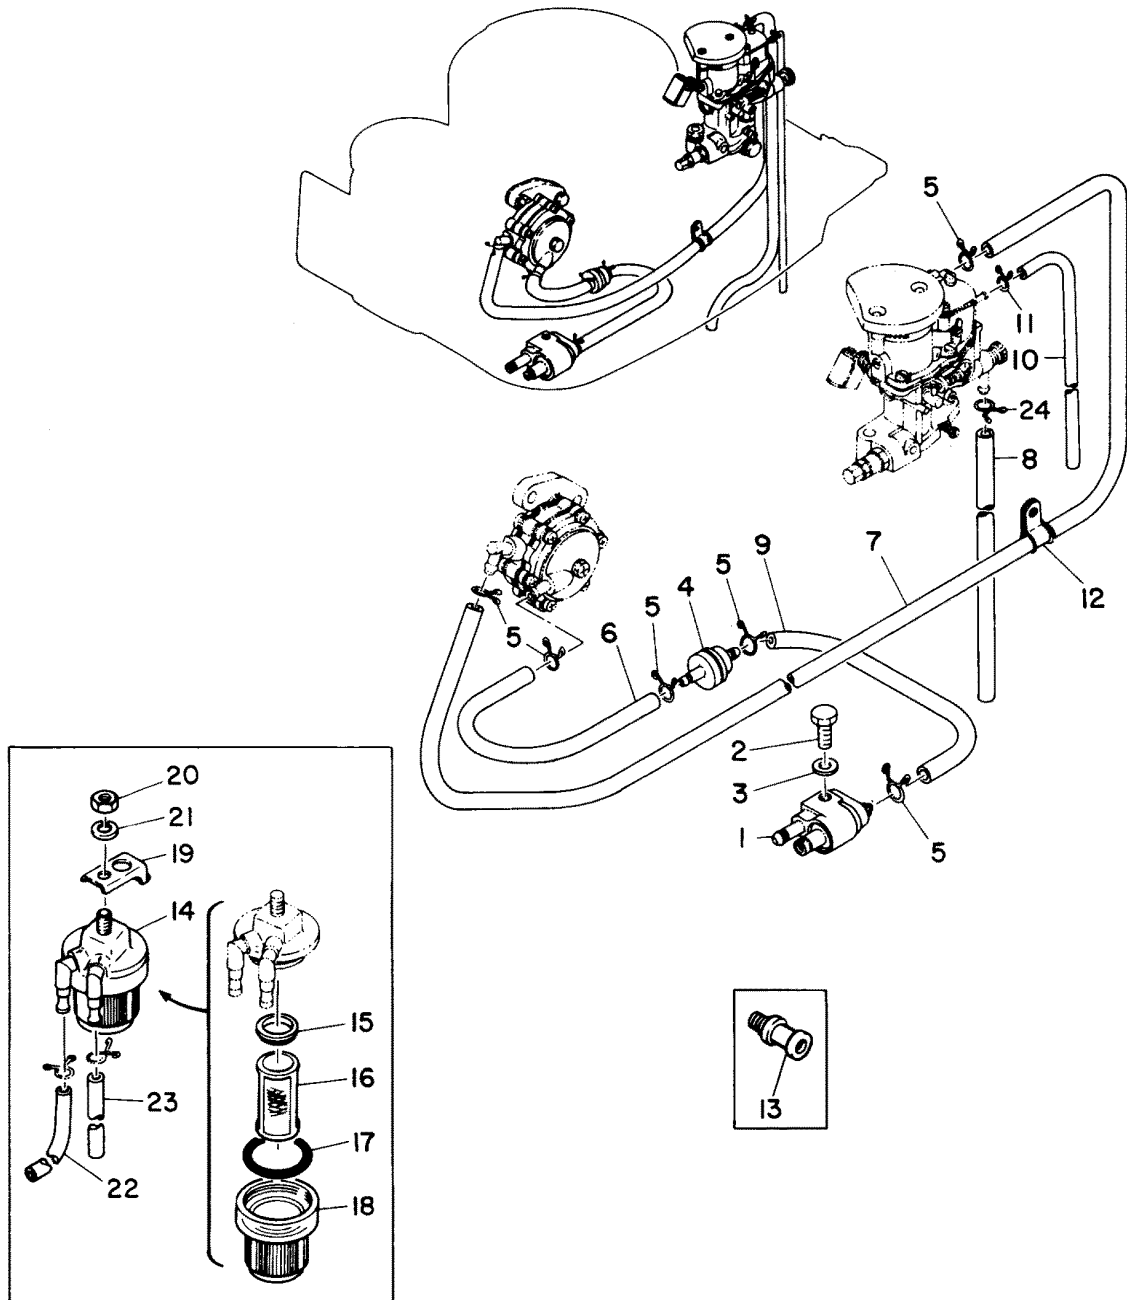

FUEL LINES AND FILTER

FUEL LINES AND FILTER

REF. NO.	PART NO.	SYM.	QTY.	DESCRIPTION
1	81041M		1	FUEL PIPE JOINT COMP. ...
2	10-82422M		1	BOLT, HEXAGON...
3	13-82199M		1	WASHER, PLATE...
4	35-80365M		1	STRAINER... . SERIAL 00000000-00026575
5	54-82047M		6	CLIP, HOSE...
6	32-82007M		1	.. . SERIAL 00000000-00026575
7	32-82012M		1	..
8	32-82016M		1	.. SERIAL 00000000-00028100
9	32-82005M		1	.. . SERIAL 00000000-00026575
10	32-81993M		1	PIPE, OVER FLOW HOSE... . SERIAL 00000000-00028100
11	54-82045M		1	.. SERIAL 16-65415-09999999
12	54-82033M		1	CLAMP, CORD...
13	22-80218M		1	PLUG, WATER FLUSH (OPTIONAL)...
14	35-80617M		1	FILTER ASS'Y... SERIAL 00026576-09999999
15	27-82790M		1	PACKING, FILTER... SERIAL 00026576-09999999
16	35-82783M		1	ELEMENT, FILTER... SERIAL 00026576-09999999
17	25-82792M		1	O-RING... . SERIAL 00026576-09999999
18	82784M		1	CUP, FILTER... . SERIAL 00026576-09999999
19	80620M		1	BRACKET, FILTER... SERIAL 00026576-09999999
20	11-82382M		1	NUT, FILTER... . SERIAL 00026576-09999999
21	13-82200M		1	WASHER... SERIAL 00026576-09999999
22	32-82008M		1	.. . SERIAL 00026576-09999999
23	32-83106M		1	.. . SERIAL 00026576-09999999
24	54-82047M		1	CLIP, HOSE... SERIAL 16-65415-09999999