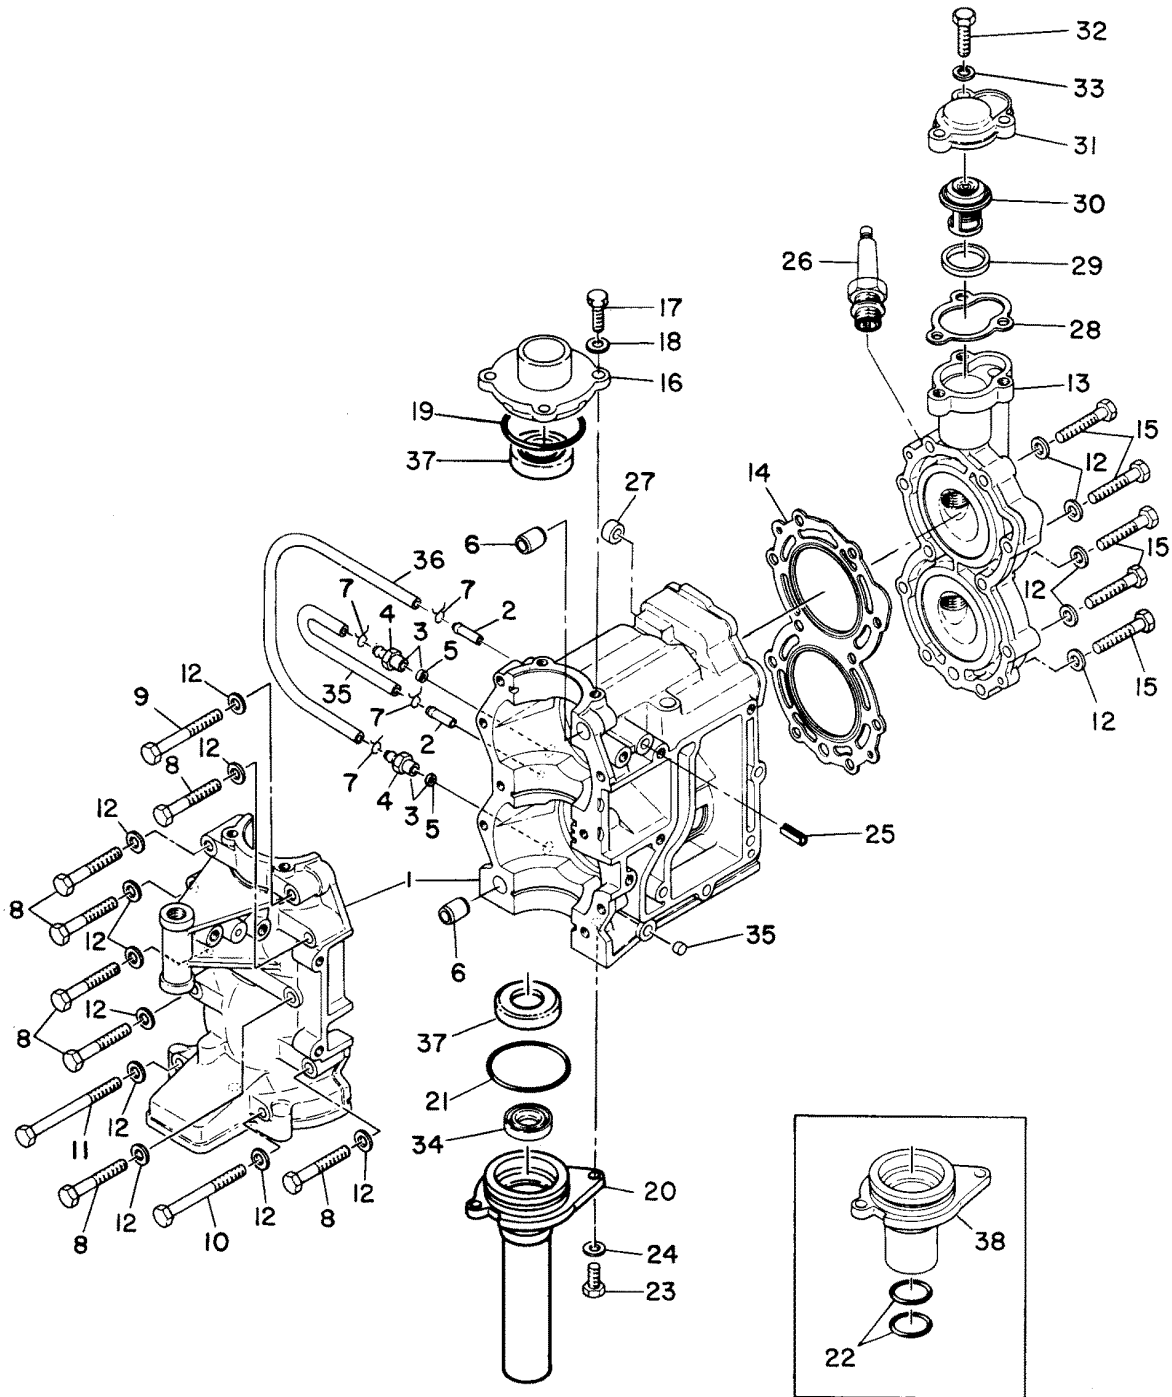

PARTS CATALOG

8A Horsepower

SERIAL NUMBER

8A	655-000300 AND BELOW
8A	655-300100 AND BELOW
8A682-000551 THRU 007650 (M)
8A682-250101 THRU 250515 (E)
8A682-300826 THRU 308440 (ML)
8A682-550141 THRU 551055 (EL)

CONTINUED ON NEXT PAGE ➡

CRANKCASE AND CYLINDER HEAD

CRANKCASE AND CYLINDER HEAD

REF. NO.	PART NO.	SYM.	QTY.	DESCRIPTION
31	81030M		1	COVER, THERMOSTAT... SERIAL 00020161-09999999
32	10-82424M		3	BOLT, THERMOSTAT COVER...
33	13-82197M		3	LOCKWASHER, COVER BOLT...
34	26-82225M		1	OIL SEAL, LOWER HOUSING...
35	32-81043M		1	HOSE, FUEL FEED BACK... SERIAL 00000000-00026575
	32-81998M		1	HOSE, FUEL FEED BACK... SERIAL 00026576-09999999
36	32-81997M		1	HOSE, FEED BACK... SERIAL 00000000-00026575
	32-83088M		1	HOSE, FEED BACK... SERIAL 00026576-09999999
37	26-82243M		2	OIL SEAL...
38	82660M		1	HOUSING, OIL SEAL-LOWER... . SERIAL 00000000-00020160

CRANKSHAFT AND PISTON

CRANKSHAFT AND PISTON

REF. NO.	PART NO.	SYM.	QTY.	DESCRIPTION
1	463-6776M		1	CRANK SHAFT ASS'Y...
2	30-82299M		2	BEARING...
3	31-82835M		2	BEARING, CONNECTING ROD-SMALL END... . SERIAL 00000000-00020160
4	12-81816M		4	WASHER... SERIAL 00020161-09999999
5	29-82350M		56	BEARING, NEEDLE... . SERIAL 00020161-09999999
6	761-6936M		AR 2	PISTON (50.96MM) (STD)...
	761-6743M		0	PISTON (50.97 MM) (STD)...
	761-6744M		0	PISTON (50.98MM) (STD)...
	761-6746M		0	PISTON (1ST O.S. 51.25MM)...
	761-6747M		0	PISTON (2ND O.S. 51.50MM)...
7	39-80422M		2	PISTON RING SET (STD)...
	39-80423M		2	PISTON RING SET (1ST O.S. 51.25MM)...
	39-80424M		2	PISTON RING SET (2ND O.S. 51.50MM)
8	41-80005M		2	PIN, PISTON...
9	53-82342M		4	CLIP, PISTON PIN...
10	15-80419M		AR 2	SHIM, CRANKSHAFT (0.2MM)...
	15-80420M		0	SHIM, CRANKSHAFT (0.3MM)...
	15-80421M		0	SHIM, CRANKSHAFT (0.5MM)...
11	23-81841M		1	SPACER, LOWER BEARING...
12	28-81913M		1	KEY,CRANKSHAFT TO FLYWHEEL...