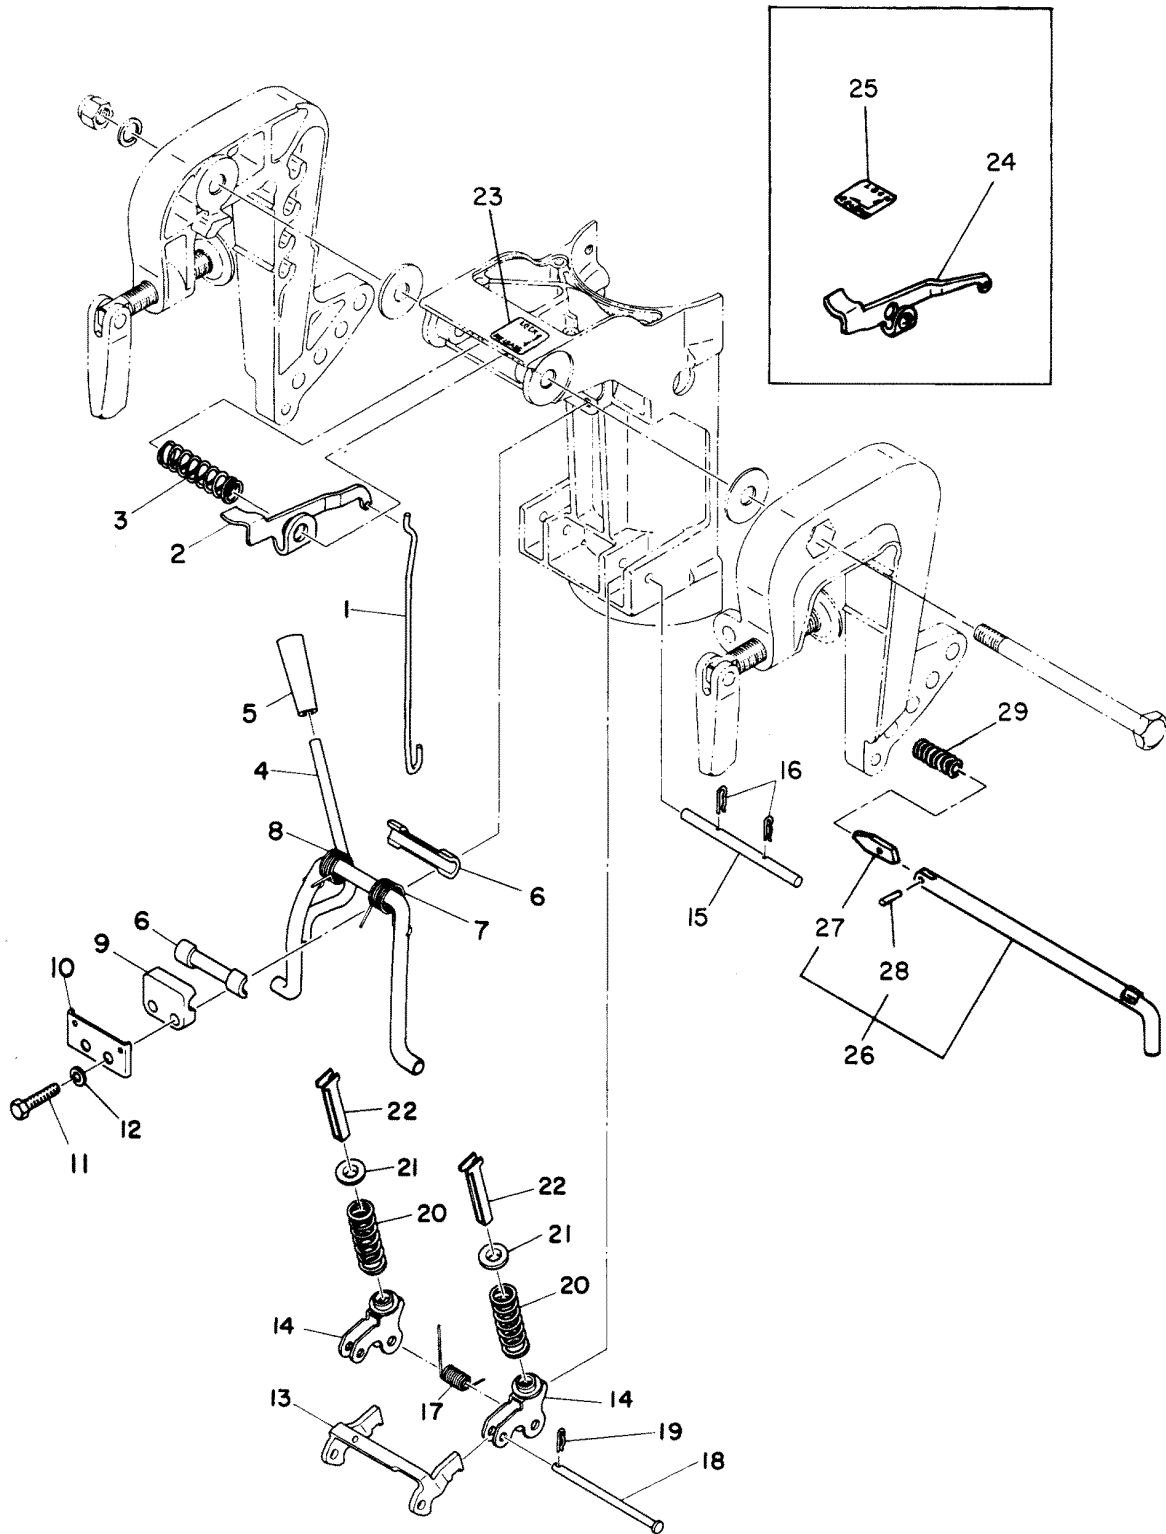

CONTINUED ON NEXT PAGE ➡

CLAMP AND SWIVEL BRACKET

CLAMP AND SWIVEL BRACKET

REF. NO.	PART NO.	SYM.	QTY.	DESCRIPTION
33	10-81755M		2	SCREW, TRANSOM CLAMP...
34	12-80638M		2	PAD, TRANSOM CLAMP SCREW...
35	80048M		2	HANDLE, TRANSOM CLAMP SCREW...
36	17-81888M		2	PIN, TRANSOM CLAMP SCREW...
37	10-81055M		1	SCREW... SERIAL 00020161-09999999

REVERSE LOCK

REVERSE LOCK

REF. NO.	PART NO.	SYM.	QTY.	DESCRIPTION
1	80524M		1	ROD, REVERSE LOCK LEVER...
2	80526M		1	LEVER, LOCK/RELEASE... SERIAL 00000000-00027075
3	24-82090M		1	SPRING, LEVER RETURN... SERIAL 00027075-09999999
4	80519M		1	TILT STOP LEVER ASS'Y...
5	80100M		1	KNOB, TILT STOP LEVER...
6	23-80097M		2	BUSHING, TILT STOP LEVER...
7	24-82111M		1	SPRING, TILT STOP LEVER-PORT...
8	24-82110M		1	SPRING, TILT STOP LEVER-STARBOARD...
9	82598M		1	BRACKET, BUSHING... SERIAL 00000000-00020160
	80976M		1	BRACKET, BUSHING... SERIAL 00020161-09999999
10	82580M		1	PLATE, BUSHING BRACKET... SERIAL 00000000-00020160
11	10-82453M		2	BOLT, TILT STOP LEVER ATTACHING...
12	12-82214M		2	WASHER, TILT STOP LEVER BOLT...
13	80522M		1	HOOK, REVERSE LOCK...
14	80523M		2	HOOK, REVERSE LOCK...
15	80527M		1	SHAFT, HOOK LEVER...
16	18-82049M		2	PIN, HOOK LEVER SHAFT...
17	24-82112M		1	SPRING, REVERSE LOCK RETURN...
18	17-81883M		1	SHAFT...
19	18-82051M		1	PIN, HOOK SHAFT...
20	24-82097M		2	SPRING, REVERSE LOCK...
21	80525M		2	STOP, REVERSE LOCK SPRING...
22	80521M		2	ARM, REVERSE LOCK SPRING...
23	80891M		1	INDICATOR, TILT... SERIAL 00000000-00027075
24	83049M		1	LEVER, TILT... SERIAL 00027075-09999999
25	37-83059M		1	DECAL, TILT INDICATOR... SERIAL 00027076-09999999
26	17-82785M		1	TILT ROD ASS'Y...
27	80640M		1	STOPPER PLATE... SERIAL 00026575-09999999
	82857M		1	STOPPER PLATE... SERIAL 00026576-09999999
28	17-82141M		1	PIN, SPRING... SERIAL 00000000-00026575
	17-82144M		1	PIN, SPRING... SERIAL 00026576-09999999
29	24-82099M		1	SPRING...