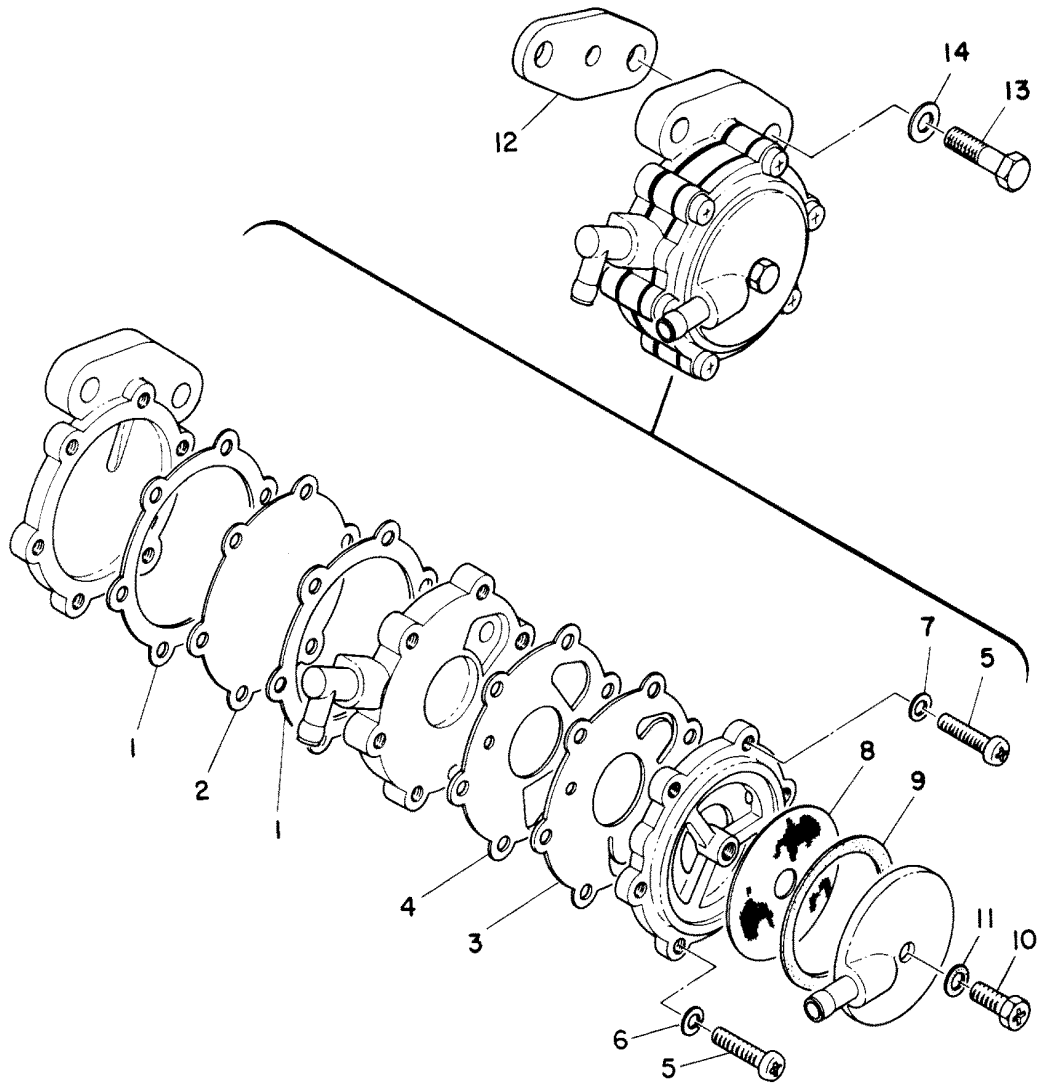

FUEL PUMP

FUEL PUMP

REF. NO.	PART NO.	SYM.	QTY.	DESCRIPTION
0-1	80476M		1	FUEL PUMP ASS'Y...
1	27-81686M		2	GASKET, BODY TO BASE...
2	80217M		1	DIAPHRAGM, FUEL PUMP... . SERIAL 00000000-00023335
	83105M		1	DIAPHRAGM, FUEL PUMP... SERIAL 00023336-09999999
3	27-80477M		1	CHECK VALVE, FUEL PUMP...
4	27-80478M		1	GASKET, VALVE TO RETAINER...
5	10-82525M		6	SCREW, FUEL PUMP RETAINER ATTACHING...
6	13-82206M		5	LOCKWASHER, FUEL SCREW...
7	27-81690M		1	GASKET, FUEL PUMP SCREW...
8	35-81692M		1	FILTER, FUEL...
9	27-81688M		1	GASKET, FUEL PUMP CAP...
10	10-81691M		1	SCREW, FUEL PUMP CAP ATTACHING...
11	27-81689M		1	GASKET, FUEL PUMP CAP SCREW...
12	27-81685M		1	SPACER, FUEL PUMP...
13	10-82424M		2	BOLT, FUEL PUMP ATTACHING...
14	13-82199M		2	WASHER, FUEL PUMP BOLT...