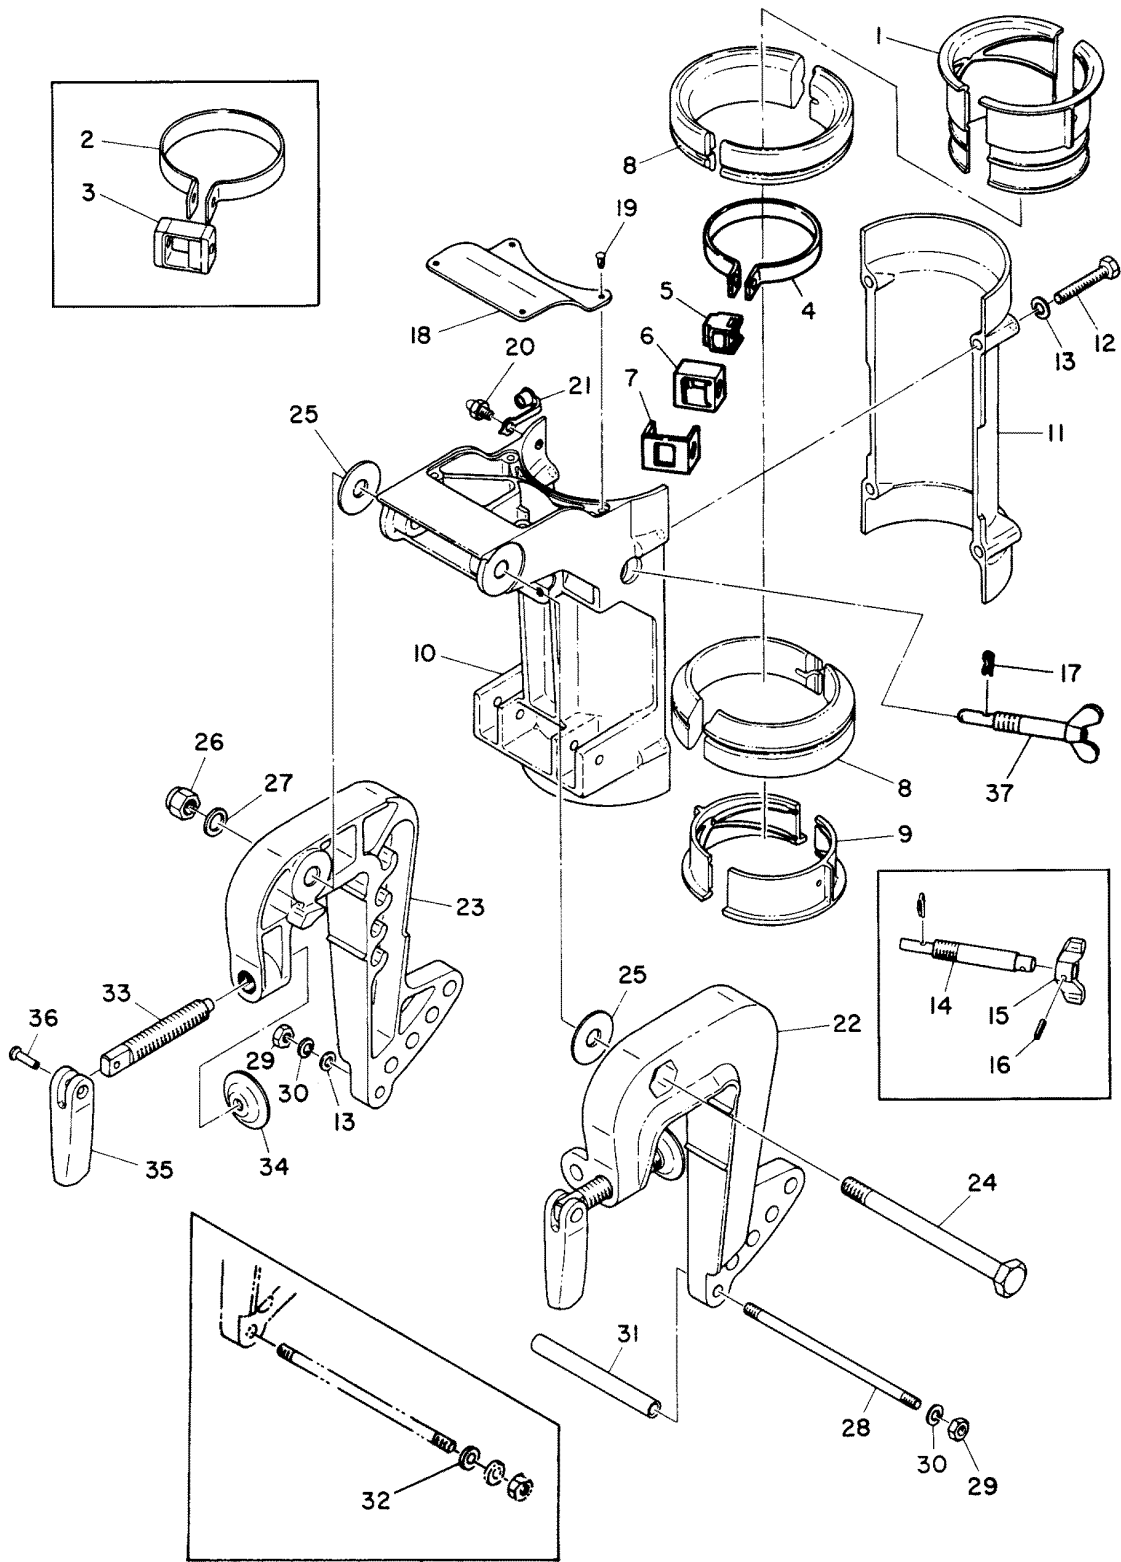

CONTINUED ON NEXT PAGE ➡

CLAMP AND SWIVEL BRACKET

CLAMP AND SWIVEL BRACKET

REF. NO.	PART NO.	SYM.	QTY.	DESCRIPTION
33	10-81755M		2	SCREW, TRANSOM CLAMP...
34	12-80638M		2	PAD, TRANSOM CLAMP SCREW...
35	80048M		2	HANDLE, TRANSOM CLAMP SCREW...
36	17-81888M		2	PIN, TRANSOM CLAMP SCREW...
37	10-81055M		1	SCREW... SERIAL 00020161-09999999