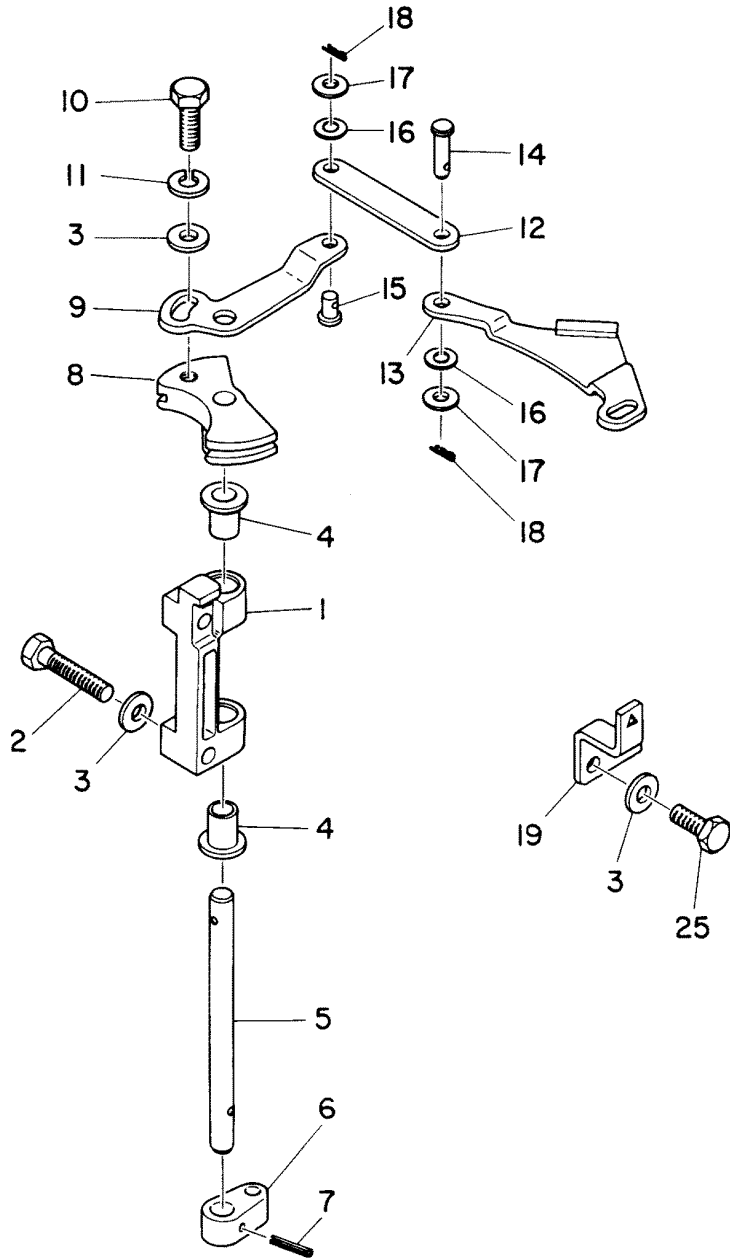

THROTTLE LINKAGE

THROTTLE LINKAGE

REF. NO.	PART NO.	SYM.	QTY.	DESCRIPTION
1	81051M		1	BRACKET, SHAFT...
2	10-82426M		2	BOLT, BRACKET ATTACHING...
3	13-82199M		4	WASHER...
4	23-81945M		2	BUSHING, SHAFT...
5	80499M		1	SHAFT, THROTTLE...
6	81091M		1	CAM, THROTTLE...
7	17-82148M		2	PIN, ROLL-CAM... SERIAL 00000000-00026575
8	81050M		1	PULLEY, THROTTLE CABLE... . SERIAL 00000000-00026575
9	81049M		1	LEVER, MAGNETO CONTROL...
10	10-82422M		1	.. . SERIAL 00000000-00026575
11	13-82197M		1	LOCKWASHER, LEVER BOLT...
12	80489M		1	LINK, MAGNETO CONTROL...
13	80484M		1	CAM, MAGNETO CONTROL...
14	17-80500M		1	PIN, LINK...
15	17-80501M		1	PIN, LINK...
16	13-81865M		2	LOCKWASHER, LINK PIN...
17	12-82209M		2	WASHER, LINK PIN...
18	18-82051M		2	PIN,RETAINING...
19	80487M		1	INDICATOR, MAGNETO TIMING...
20	83070M		1	PULLEY... . SERIAL 00026576-09999999
21	82888M		1	SHAFT, LINK CONNECTING... SERIAL 00026576-09999999
22	10-82872M		1	BOSS, LEVER... . SERIAL 00026576-09999999
23	11-82380M		1	.. . SERIAL 00026576-09999999
24	17-82148M		1	PIN, SPRING... . SERIAL 00026576-09999999
25	10-82422M		1	..