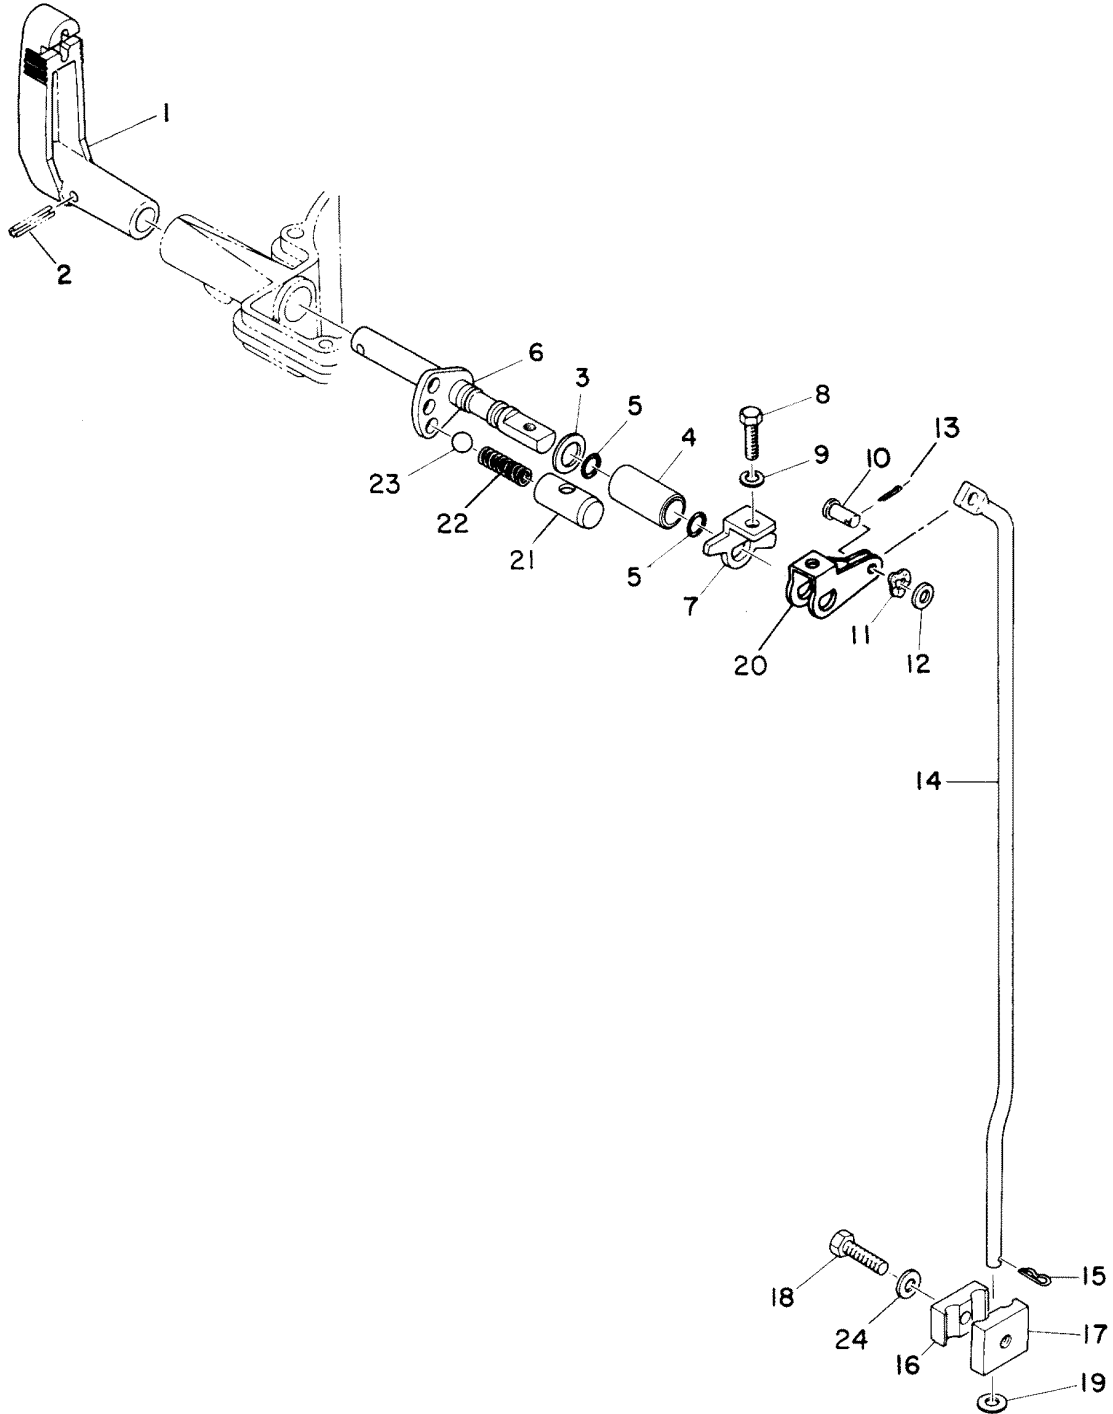

CONTINUED ON NEXT PAGE ➡

STEERING HANDLE

STEERING HANDLE

REF. NO.	PART NO.	SYM.	QTY.	DESCRIPTION
36	82895M		1	FRICTION... SERIAL 00021891-09999999
37	10-82452M		1	.. SERIAL 00021891-09999999
38	11-83056M		1	. SERIAL 00021891-09999999
39	24-82095M		1	SPRING... SERIAL 00021891-09999999
40	12-82220M		1	WASHER... SERIAL 00021891-09999999

GEAR SHIFT LINKAGE

GEAR SHIFT LINKAGE

REF. NO.	PART NO.	SYM.	QTY.	DESCRIPTION
1	81066M		1	HANDLE, GEAR SHIFT...
2	17-82155M		1	PIN, SHIFT HANDLE...
3	12-81847M		1	WASHER, SHIFT HANDLE SHAFT... SERIAL 00000000-00020160
	12-81854M		1	WASHER... (S-20161 L-54716)-
4	23-82666M		1	COLLAR, SHIFT HANDLE SHAFT... SERIAL 00000000-00020160
	23-81070M		1	COLLAR, SHIFT HANDLE SHAFT... SERIAL 16-55465-09999999
	23-83094M		1	COLLAR, SHIFT HANDLE SHAFT... SERIAL 00020661-09999999
5	25-82259M		2	O-RING, SHIFT HANDLE SHAFT... SERIAL 00000000-00020160
	25-82263M		2	O-RING, SHIFT HANDLE SHAFT... SERIAL 00020161-09999999
6	82665M		1	SHAFT, SHIFT HANDLE... SERIAL 00000000-00020160
	81068M		1	SHAFT, SHIFT HANDLE... SERIAL 00020161-09999999
7	81067M		1	SWIVEL, SHIFT HANDLE SHAFT...
8	10-82447M		1	BOLT, SHIFT HANDLE SHAFT ATTACHING..
9	13-82208M		1	LOCKWASHER, SHIFT HANDLE SHAFT...
10	17-81879M		1	SHAFT, SHIFT SHAFT CAM...
11	13-81865M		1	WAVE WASHER, CAM SHAFT...
12	12-82209M		1	WASHER, CAM SHAFT...
13	18-82125M		1	PIN, SHAFT CAM...
14	80528M		1	SHAFT, SHIFT-UPPER... SERIAL 00000000-00026575
	83095M		1	SHAFT, SHIFT-UPPER... SERIAL 00026576-09999999
15	18-82049M		1	PIN, CONNECTOR RETAINING... SERIAL 00000000-00026575
16	80049M		1	CONNECTOR, SHIFT SHAFT (STARBOARD)...
17	80050M		1	CONNECTOR, SHIFT SHAFT (PORT)...
18	10-82452M		1	BOLT, SHIFT SHAFT CONNECTOR...
19	12-82214M		1	WASHER, SHIFT SHAFT... SERIAL 00000000-00026575
20	81069M		1	LEVER, SHIFT ROD...
21	81061M		1	CAP, SHIFT LEVER CAM BALL...
22	24-82084M		1	SPRING, SHIFT LEVER CAM...
23	82348M		1	BALL, SHIFT LEVER CAM...
24	12-82214M		1	WASHER...